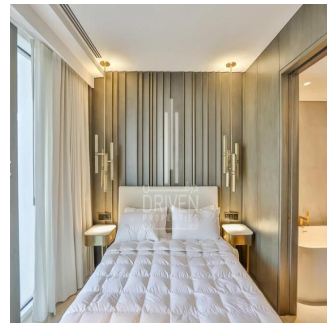

Available From: 01.01.1970

Floor: 4

Floors: 4

Rok Zbudowany: 2017

Car Spaces: 4

Year Of Construction: 2017

Type: Office