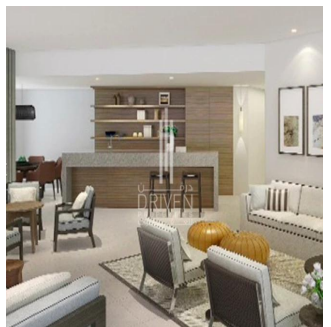

Penthouse

2 Bedroom Study Vida Residences Downtown Burj View

'''

SALES PRICE

USD 3100000.00

- 1378 qft
- 0 rooms
- 2 bedrooms
- 3 bathrooms
- 3 floors
- 3 qft land area
- 3 car spaces

Chris Pearson
 Re/Max Address - Berea
 Berea, South Africa - Czas lokalny

27 31 313 1310

- Luxury serviced Apartment - High Floor - Unit Type: Corner Middle - View: Burj Khalifa and Boulevard - Kitchen: Semi Open & Fully Fitted

Available From: 01.01.1970

Floor: 4 Floors: 4 Rok Zbudowany: 2017 Car Spaces: 4 Year Of Construction: 2017 Type: Office