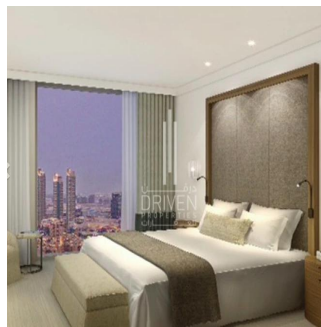

Penthouse

2 Bedroom Study Vida Residences Downtown Burj View

'''

SALES PRICE

USD 3100000.00

- 1378 qft
- 0 rooms
- 2 bedrooms
- 3 bathrooms
- 3 floors
- 3 qft land area
- 3 car spaces

Chris Pearson
 Re/Max Address - Berea
 Berea, South Africa - Czas lokalny

27 31 313 1310

- Luxury serviced Apartment - High Floor - Unit Type: Corner Middle - View: Burj Khalifa and Boulevard - Kitchen: Semi Open & Fully Fitted

Available From: 01.01.1970

Floor: 4 Floors: 4 Rok Zbudowany: 2017 Car Spaces: 4 Year Of Construction: 2017 Type: Office