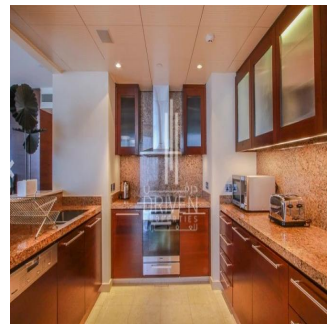

Chris Pearson
 Re/Max Address - Berea
 Berea, South Africa - Czas lokalny

27 31 313 1310

Apartment for Sale in Burj Khalifa Downtown Dubai. Driven Properties are pleased to offer for sale this impressive 2 Bedroom apartment in Burj Khalifa Tower, Downtown Burj Dubai. Rented: 280,000 AED until March 15, 2018 (Available for viewing) Mid Floor unit in Burj Khalifa Huge windows w/ Sea and DIFC Views Bright & Spacious Layout Well equipped kitchen