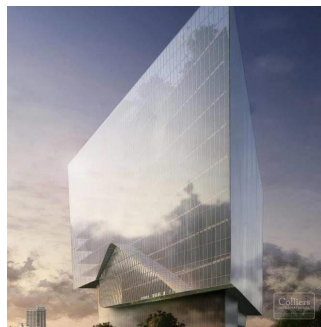

Penthouse

The Edge Office Building For Lease

Rivonia Rd, 70, 2196,

MIESIECZNA CENA WYNAJMU

USD 398953.00

SALES PRICE

USD 0.00

- 21248 qm
- 0 rooms
- 0 bedrooms
- 0 bathrooms
- 0 floors
- 0 qm land area
- 0 car spaces

Leon Schutz

Real Estate Services Garden Route
Oubaai Golf Estate, South Africa - Czas lokalny

27 792130099

P-Grade 4 Star Green Rating office space available soon within the prime Sandton location. For more information on this property or properties in the area, contact one of our consultants. Features -Close to all amenities -4 Star Green Rating