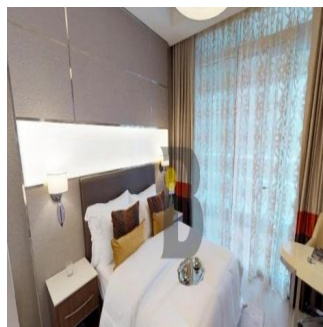

Penthouse

Luxury 1 Br Apartment Imperial Avenue Downtown

Republika Południowej Afryki, Gauteng, Johannesburg, Burj Khalifa Blvd, , ,

SALES PRICE

\$ 1555000.00

- 876 qft
- 0 rooms
- 1 bedrooms
- 2 bathrooms
- 2 floors
- 2 qft land area
- 2 car spaces

New Agent Happy
New User To Company Test
United States - Czas lokalny

54 23534346

1 Bed apartment High rise , Burj Khalifa view & canal view High quality interior finishing & flooring Fully fitted kitchen with white goods Fully fitted wardrobes Floor to ceiling glass windows for downtown view Good size washrooms Big balcony car parking Infinity swimming pool Gym, Jacuzzi