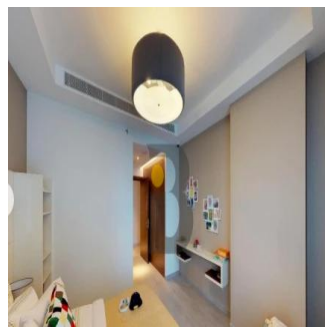

Penthouse

Luxury 1 Br Apartment Imperial Avenue Downtown

Republika Południowej Afryki, Gauteng, Johannesburg, Burj Khalifa Blvd, , ,

SALES PRICE

\$ 1555000.00

- 876 qft
- 0 rooms
- 1 bedrooms
- 2 bathrooms
- 2 floors
- 2 qft land area
- 2 car spaces

New Agent Happy
New User To Company Test
United States - Czas lokalny

54 23534346

1 Bed apartment High rise , Burj Khalifa view & canal view High quality interior finishing & flooring Fully fitted kitchen with white goods Fully fitted wardrobes Floor to ceiling glass windows for downtown view Good size washrooms Big balcony car parking Infinity swimming pool Gym, Jacuzzi