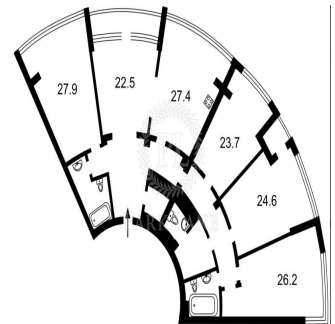

Penthouse

Sale Apartment 6-Room Konovalcia Evhena (Shchorsa) St. 26? Kyiv

Republika Po?udniowej Afryki, Gauteng, Sandton, Yevhena Konovaltsia St, 26A, 02000,

SALES PRICE

USD 536000.00

- 206 qm
- 6 rooms
- 3 bedrooms
- 2 bathrooms
- 2 floors
- 2 qm land area
- 2 car spaces

Ephraim Zaslansky
Firzt Realty
Johannesburg, South Africa - Czas lokalny

27 11 731 0300

Apartments are located in the center of Pechersk district in the club building "Skyline" with its closed territory, service, presentable lobby, Orona high-speed elevators, video surveillance, panoramic glazing - Schuco (thermal and sound isolation), automated dispatch service (anti-flood control). Wi-Fi in public areas, exclusive furnish on each floor, H = 3m.

Available From: 01.01.1970

Floor: 4   Floors: 4   Rok Zbudowany: 2017   Car Spaces: 4   Year Of Construction: 2017   Type: Office