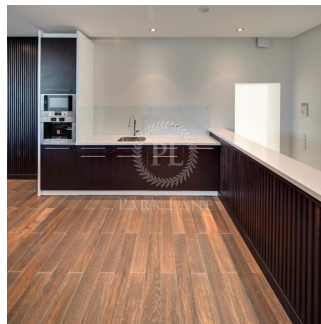

Penthouse

Sale Apartment 6-Room Konovalcia Evhena (Shchorsa) St. 26? Kyiv

Republika Po?udniowej Afryki, Gauteng, Sandton, Yevhena Konovaltsia St, 26A, 02000,

SALES PRICE

USD 536000.00

- 206 qm
- 6 rooms
- 3 bedrooms
- 2 bathrooms
- 2 floors
- 2 qm land area
- 2 car spaces

Ephraim Zaslansky
Firzt Realty
Johannesburg, South Africa - Czas lokalny

27 11 731 0300

Apartments are located in the center of Pechersk district in the club building "Skyline" with its closed territory, service, presentable lobby, Orona high-speed elevators, video surveillance, panoramic glazing - Schuco (thermal and sound isolation), automated dispatch service (anti-flood control). Wi-Fi in public areas, exclusive furnish on each floor, H = 3m.

Available From: 01.01.1970

Floor: 4   Floors: 4   Rok Zbudowany: 2017   Car Spaces: 4   Year Of Construction: 2017   Type: Office