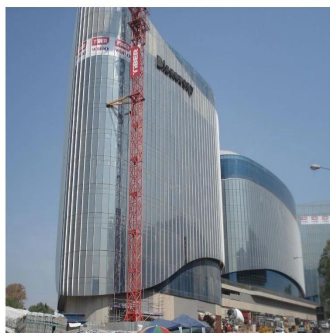

# The Edge Commercial Office To Let In Sandton Cbd

’ ’ ’

MIESIECZNA CENA WYNAJMU

**USD 335700.00**

SALES PRICE

**USD 0.00**

🏠 18407 qm    🏠 0 rooms    🛏️ 0 bedrooms    🚿 0 bathrooms

🏠 0 floors    📏 0 qm land area    🚗 0 car spaces

**Keri Hart**

Univest Property Group

Sandton, South Africa - Czas lokalny

📞 27 83 844 3150

Available From: 19.06.2019

Floor: 4    Floors: 4    Rok Zbudowany: 2017    Car Spaces: 4    Year Of Construction: 2017    Type: Office

Office Space in Sandton Situated in Johannesburg North, this trendy and energised area of Sandton has distinguished itself as one of South Africa's biggest commercial centers and an ideal place for those in search of office space both to rent and buy. Office space to rent in Sandton is in high demand.