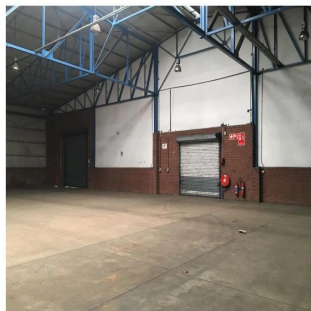

Penthouse

Prime Location Warehouse For Rent In Pomona

Republika Południowej Afryki, Przylądek Zachodni, Kapsztad, Pomona Rd, , ,

MIESIECZNA CENA WYNAJMU

\$ 4300.00

SALES PRICE

\$ 0.00

- 🏠 1140 qm
- 🏠 0 rooms
- 🛏 0 bedrooms
- 🚿 0 bathrooms
- 🏠 0 floors
- 📏 0 qm land area
- 🚗 0 car spaces

Llave Bienes Raices

Llave Bienes Raices
Ciudad de México, Mexico - Czas lokalny

 **+52 55 5350 1150**

POMONA PRIME WAREHOUSE LOCATED ON POMONA ROAD CLOSE TO OR TAMBO Prime located warehouse close to R21 and on Pomona Rd with access to other main arterial roads Factory consists of 1124 sqm Dispatch office on factory floor Dispatch door access onto ramped loading platform Air conditioned office Natural light Extra 94 sqm Cold room included if required 24 hour security Paved yard of 675 sqm Additional 300 sqm of yard available if required.

Available From: 06.06.2019

Floor: 4 Floors: 4 Rok Zbudowany: 2017 Car Spaces: 4 Year Of Construction: 2017 Type: Office

Udogodnienia

ID	Identyfikator nieruchomości
----	-----------------------------

Outdoor Amenities