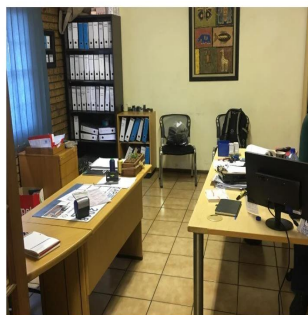

**Llave Bienes Raices**

Llave Bienes Raices  
Ciudad de México, Mexico - Czas lokalny

+52 55 5350 1150

PRIME LOCATED FACTORY WITH GOOD MIS OF OFFICE TO FACTORY SPACE CLOSE TO ALL ARTERIAL ROADS A prime factory with the perfect ratio of office to factory space In a Prime Location, good security, 3 phase 8 offices large yard close to arterial roads 8 m to the eaves air conditioned offices with a reception and changing rooms for factory staff ample parking for trucks and staff vehicles Large Yard Security and cameras and alarmed Good natural light Prime Location for Distribution and manufacturing TWO entrances one on Kelly and the other on adjacent road at the rear of the property