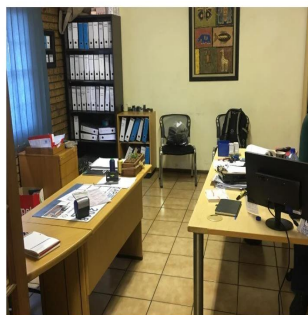

**Llave Bienes Raices**

Llave Bienes Raices  
Ciudad de México, Mexico - Czas lokalny

 **+52 55 5350 1150**

PRIME LOCATED FACTORY WITH GOOD MIS OF OFFICE TO FACTORY SPACE CLOSE TO ALL ARTERIAL ROADS A prime factory with the perfect ratio of office to factory space In a Prime Location, good security, 3 phase 8 offices large yard close to arterial roads 8 m to the eaves air conditioned offices with a reception and changing rooms for factory staff ample parking for trucks and staff vehicles Large Yard Security and cameras and alarmed Good natural light Prime Location for Distribution and manufacturing TWO entrances one on Kelly and the other on adjacent road at the rear of the property