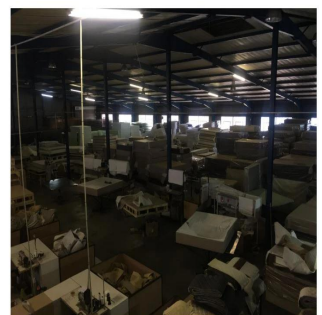

# Prime Located Factory For Rent In Jet Park

Republika Południowej Afryki, Przylądek Zachodni, Kapsztad, , , 1469,

MIESIECZNA CENA WYNAJMU

**USD 7730.00**

SALES PRICE

**USD 0.00**

- 2200 qm
- 0 rooms
- 0 bedrooms
- 0 bathrooms
- 0 floors
- 0 qm land area
- 0 car spaces

**Llave Bienes Raices**

Llave Bienes Raices  
Ciudad de México, Mexico - Czas lokalny

+52 55 5350 1150

PRIME LOCATED FACTORY WITH GOOD MIS OF OFFICE TO FACTORY SPACE CLOSE TO ALL ARTERIAL ROADS A prime factory with the perfect ratio of office to factory space In a Prime Location, good security, 3 phase 8 offices large yard close to arterial roads 8 m to the eaves air conditioned offices with a reception and changing rooms for factory staff ample parking for trucks and staff vehicles Large Yard Security and cameras and alarmed Good natural light Prime Location for Distribution and manufacturing TWO entrances one on Kelly and the other on adjacent road at the rear of the property