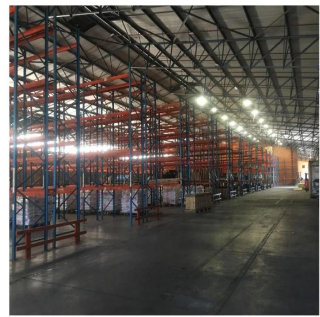

# Prime Warehouse Facility For Rent In Pomona

Republika Południowej Afryki, Przylądek Zachodni, Kapsztad, , , 1619,

MIESIĘCZNA CENA WYNAJMU

**USD 24700.00**

SALES PRICE

**USD 0.00**

- 5838 qm
- 0 rooms
- 0 bedrooms
- 0 bathrooms
- 0 floors
- 0 qm land area
- 0 car spaces

**Llave Bienes Raices**

Llave Bienes Raices  
Ciudad de México, Mexico - Czas lokalny

**+52 55 5350 1150**

PRIME WAREHOUSING AND SUITABLE FOR LOGISTICAL OPERATIONS IN SORT AFTER POMONA CLOSE TO OR TAMBO Prime Warehousing facility with many extras Warehouse 5200 sqm Office 638 sqm Warehouse can be sublet and divided with the second warehouse offering 2000sqm Unit consists of racking with sprinkler system within the racks Generator as back up Cold storage unit as well Water tanks for fire system on site Smoke extractors in the roof 3 phase 4x dock levelers 2x drive in ramps 3x on grade offloading stations all weather loading and off loading facilities 24 hour security Fully electrified parameter Turning circle for trucks Fully paved yard and open area Ample under cover parking Offices with balconies Meeting and board rooms Open plan offices Dedicated server room Reception area Toilet facilities on both levels of offices