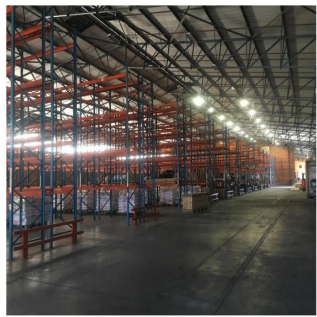

Penthouse

Prime Warehouse Facility For Rent In Pomona

Republika Południowej Afryki, Przylądek Zachodni, Kapsztad, , , 1619,

MIESIĘCZNA CENA WYNAJMU

\$ 24700.00

SALES PRICE

\$ 0.00

-  5838 qm
-  0 rooms
-  0 bedrooms
-  0 bathrooms
-  0 floors
-  0 qm land area
-  0 car spaces

Llave Bienes Raices

Llave Bienes Raices
Ciudad de México, Mexico - Czas lokalny

 **+52 55 5350 1150**

PRIME WAREHOUSING AND SUITABLE FOR LOGISTICAL OPERATIONS IN SORT AFTER POMONA CLOSE TO OR TAMBO Prime Warehousing facility with many extras Warehouse 5200 sqm Office 638 sqm Warehouse can be sublet and divided with the second warehouse offering 2000sqm Unit consists of racking with sprinkler system within the racks Generator as back up Cold storage unit as well Water tanks for fire system on site Smoke extractors in the roof 3 phase 4x dock levelers 2x drive in ramps 3x on grade offloading stations all weather loading and off loading facilities 24 hour security Fully electrified parameter Turning circle for trucks Fully paved yard and open area Ample under cover parking Offices with balconies Meeting and board rooms Open plan offices Dedicated server room Reception area Toilet facilities on both levels of offices