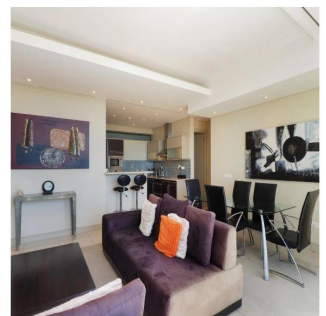

Penthouse

2 Bedroom Apartment For Rent In An Exclusive Estate In Waterfront

Republika Południowej Afryki, Przylądek Zachodni, Kapsztad, , , 8001,

MIESIĘCZNA CENA WYNAJMU

\$ 4200.00

SALES PRICE

\$ 0.00

- 146 qm
- 4 rooms
- 2 bedrooms
- 2 bathrooms
- 2 floors
- 2 qm land area
- 2 car spaces

Johannes Lategan

Village N Life Realty

Cape Town, South Africa - Czas lokalny

+27 825541741

GEM OF JULIETTE This stylish gem is situated in the heart of the exclusive Marina Estate. The unit is elevated with phenomenal views and comes with an open plan kitchen, living/dining area which leads onto a spacious balcony with awesome majestic views. Both en-suite bedrooms opens on to the balcony area. The estate is within walking distance of the famous V&A Waterfront which, has a wide selection of restaurants and entertainment. The Waterfront Marina offers access to 5 communal pools; gymnasium and 24/7 security.