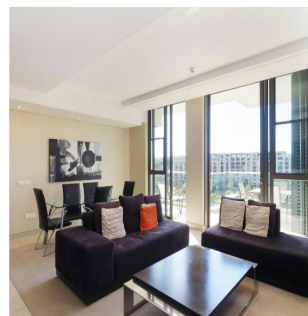

Penthouse

2 Bedroom Apartment For Rent In An Exclusive Estate In Waterfront

Republika Południowej Afryki, Przylądek Zachodni, Kapsztad, , , 8001,

MIESIĘCZNA CENA WYNAJMU

USD 4200.00

SALES PRICE

USD 0.00

- 146 qm
- 4 rooms
- 2 bedrooms
- 2 bathrooms
- 2 floors
- 2 qm land area
- 2 car spaces

Johannes Lategan

Village N Life Realty

Cape Town, South Africa - Czas lokalny

+27 825541741

GEM OF JULIETTE This stylish gem is situated in the heart of the exclusive Marina Estate. The unit is elevated with phenomenal views and comes with an open plan kitchen, living/dining area which leads onto a spacious balcony with awesome majestic views. Both en-suite bedrooms opens on to the balcony area. The estate is within walking distance of the famous V&A Waterfront which, has a wide selection of restaurants and entertainment. The Waterfront Marina offers access to 5 communal pools; gymnasium and 24/7 security.