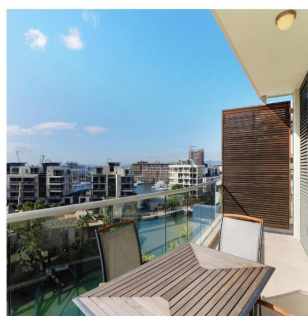

Penthouse

2 Bedroom Apartment For Rent In An Exclusive Estate In Waterfront

Republika Południowej Afryki, Przylądek Zachodni, Kapsztad, , , 8001,

MIESIĘCZNA CENA WYNAJMU

\$ 4200.00

SALES PRICE

\$ 0.00

- 146 qm
- 4 rooms
- 2 bedrooms
- 2 bathrooms
- 2 floors
- 2 qm land area
- 2 car spaces

Johannes Lategan

Village N Life Realty

Cape Town, South Africa - Czas lokalny

+27 825541741

GEM OF JULIETTE This stylish gem is situated in the heart of the exclusive Marina Estate. The unit is elevated with phenomenal views and comes with an open plan kitchen, living/dining area which leads onto a spacious balcony with awesome majestic views. Both en-suite bedrooms opens on to the balcony area. The estate is within walking distance of the famous V&A Waterfront which, has a wide selection of restaurants and entertainment. The Waterfront Marina offers access to 5 communal pools; gymnasium and 24/7 security.