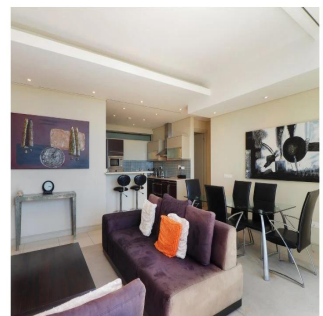

# 2 Bedroom Apartment For Rent In An Exclusive Estate In Waterfront

Republika Południowej Afryki, Przylądek Zachodni, Kapsztad, , , 8001,

MIESIĘCZNA CENA WYNAJMU

**USD 4200.00**

SALES PRICE

**USD 0.00**

- 146 qm
- 4 rooms
- 2 bedrooms
- 2 bathrooms
- 2 floors
- 2 qm land area
- 2 car spaces

**Johannes Lategan**

Village N Life Realty

Cape Town, South Africa - Czas lokalny

+27 825541741

GEM OF JULIETTE This stylish gem is situated in the heart of the exclusive Marina Estate. The unit is elevated with phenomenal views and comes with an open plan kitchen, living/dining area which leads onto a spacious balcony with awesome majestic views. Both en-suite bedrooms opens on to the balcony area. The estate is within walking distance of the famous V&A Waterfront which, has a wide selection of restaurants and entertainment. The Waterfront Marina offers access to 5 communal pools; gymnasium and 24/7 security.