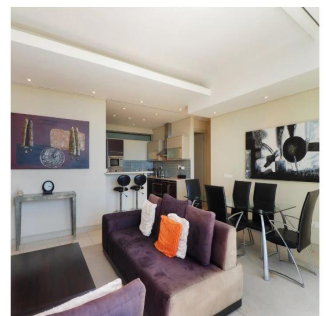

Penthouse

2 Bedroom Apartment For Rent In An Exclusive Estate In Waterfront

Republika Południowej Afryki, Przylądek Zachodni, Kapsztad, , , 8001,

MIESIĘCZNA CENA WYNAJMU

USD 4200.00

SALES PRICE

USD 0.00

- 146 qm
- 4 rooms
- 2 bedrooms
- 2 bathrooms
- 2 floors
- 2 qm land area
- 2 car spaces

Johannes Lategan

Village N Life Realty

Cape Town, South Africa - Czas lokalny

+27 825541741

GEM OF JULIETTE This stylish gem is situated in the heart of the exclusive Marina Estate. The unit is elevated with phenomenal views and comes with an open plan kitchen, living/dining area which leads onto a spacious balcony with awesome majestic views. Both en-suite bedrooms opens on to the balcony area. The estate is within walking distance of the famous V&A Waterfront which, has a wide selection of restaurants and entertainment. The Waterfront Marina offers access to 5 communal pools; gymnasium and 24/7 security.