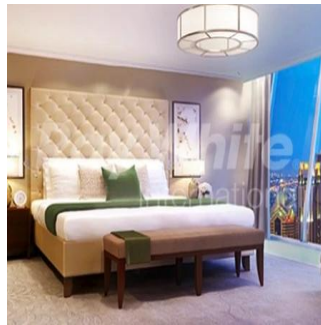

Penthouse

Exquisite 2 Bed Apartment Burj Vista

Hiszpania, Andalucía, Fuengirola, , , ,

SALES PRICE

\$ 2654888.00

- 1400 qft
- 0 rooms
- 2 bedrooms
- 3 bathrooms
- 3 floors
- 3 qft land area
- 3 car spaces

Joelle McMaster
Luxliv Property Group
Centurion, South Africa - Czas lokalny

27 83 384 0618

A slice of luxury. Ray White International takes you inside one of the Downtown's most serene properties. 2 Bedroom plus maidsroom on high floor. Series O2 above 50th floor.

Available From: 01.01.1970