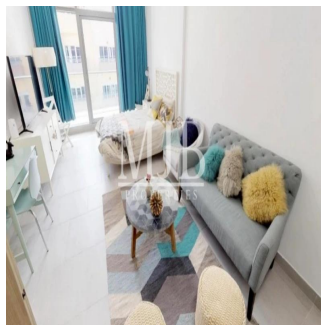

# Huge Studio Ready To Move In Shamal Waves Jvc

Seszele, Wyspa Desroches, Wyspa Desroches, , , ,

SALES PRICE

**\$ 518000.00**

-  522 qft
-  0 rooms
-  1 bedrooms
-  1 bathrooms
-  1 floors
-  1 qft land area
-  1 car spaces

**Pete Parker**  
Prkk  
Vancouver, Canada - Czas lokalny

 **598 3453645645**

Ready to Move in Fully covered Kitchen Maximum Living space Rectangular Layout so that each and every corner is used High Ceilings State of the art gym Large Pool Premium Fixtures and Fittings

Available From: 01.01.1970

Floor: 4    Floors: 4    Rok Zbudowany: 2017    Car Spaces: 4    Year Of Construction: 2017    Type: Office

After successfully handover of “Shamal Residences” and “Shamal Terraces” in the same area JVC. Shamal Waves building, Hi-end residential G+4 building with amenities like magnificent swimming pool, a fully equipped gymnasium and a sauna are available to make living at Shamal Waves even better.