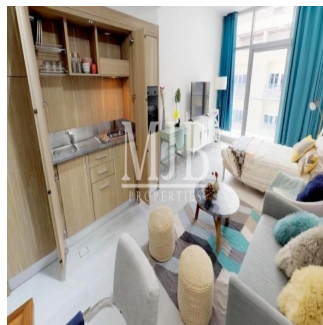

**Pete Parker**  
Prkk  
Vancouver, Canada - Czas lokalny

 **598 3453645645**

Ready to Move in Fully covered Kitchen Maximum Living space Rectangular Layout so that each and every corner is used High Ceilings State of the art gym Large Pool Premium Fixtures and Fittings

Available From: 01.01.1970

Floor: 4    Floors: 4    Rok Zbudowany: 2017    Car Spaces: 4    Year Of Construction: 2017    Type: Office

After successfully handover of “Shamal Residences” and “Shamal Terraces” in the same area JVC. Shamal Waves building, Hi-end residential G+4 building with amenities like magnificent swimming pool, a fully equipped gymnasium and a sauna are available to make living at Shamal Waves even better.