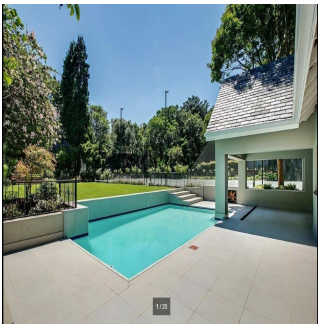

# Impressive 4 Bedroom Family House For Rent In Hyde Park

Malediwy, Soneva Jani, Hangnaameedhoo, 2nd Rd, , 2196,

MIESIECZNA CENA WYNAJMU

**\$ 5466.00**

SALES PRICE

**\$ 0.00**

870 qm 9 rooms 4 bedrooms 5 bathrooms

5 floors 5 qm land area 5 car spaces

**Ty Bello**  
Tttytr  
Abuja, Nigeria - Czas lokalny

234 986543223

IMPRESSIVE 4 BEDROOM FAMILY HOME Flawless design with a neutral colour palette this single storey spectacular family home offers a setting with vistas of trees and stunning landscaped garden and water features. Clean lines characterize the modern fluidity allowing easy comfortable indoor/outdoor entertaining with bar on an extensive covered patio to sparkling pool and tennis court. Modern open plan kitchen and separate scullery and pantry with top quality finishes, central island, built-in coffee machine, integrated fridge/freezer and walk in fridge. 4 bedrooms are on the east wing with sliding doors opening to the garden. The master suite has a full bathroom, double shower and walking in dressing room. Security comprises of state of the art alarm system connected to mobile devices, CCTV, high perimeter walls with electric fencing, beams and double electric gates. Double automated garage, double carport and staff accommodation. The property also has a separate complete 2 bed cottage with separate entrance. Positioned on a large stand to maximize building this property presents a rare opportunity to realize one's own trophy home. In close proximity to Hyde Park Shopping Centre and available immediately!

### Outdoor Amenities

24-godzinna ochrona	balkon	ogrodzony	warsztat
Ogrod krajobrazowy	Basen	kort tenisowy	