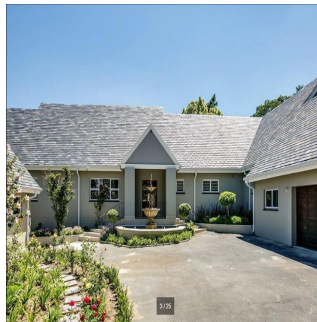

Penthouse

Impressive 4 Bedroom Family House For Rent In Hyde Park

Malediwy, Soneva Jani, Hangnaameedhoo, 2nd Rd, , 2196,

MIESIECZNA CENA WYNAJMU

USD 5466.00

SALES PRICE

USD 0.00

870 qm 9 rooms 4 bedrooms 5 bathrooms

5 floors 5 qm land area 5 car spaces

Ty Bello

Tttytr
Abuja, Nigeria - Czas lokalny

234 986543223

IMPRESSIVE 4 BEDROOM FAMILY HOME Flawless design with a neutral colour palette this single storey spectacular family home offers a setting with vistas of trees and stunning landscaped garden and water features. Clean lines characterize the modern fluidity allowing easy comfortable indoor/outdoor entertaining with bar on an extensive covered patio to sparkling pool and tennis court. Modern open plan kitchen and separate scullery and pantry with top quality finishes, central island, built-in coffee machine, integrated fridge/freezer and walk in fridge. 4 bedrooms are on the east wing with sliding doors opening to the garden. The master suite has a full bathroom, double shower and walking in dressing room. Security comprises of state of the art alarm system connected to mobile devices, CCTV, high perimeter walls with electric fencing, beams and double electric gates. Double automated garage, double carport and staff accommodation. The property also has a separate complete 2 bed cottage with separate entrance. Positioned on a large stand to maximize building this property presents a rare opportunity to realize one's own trophy home. In close proximity to Hyde Park Shopping Centre and available immediately!

Outdoor Amenities

24-godzinna ochrona	balkon	ogrodzony	warsztat
Ogrod krajobrazowy	Basen	kort tenisowy	