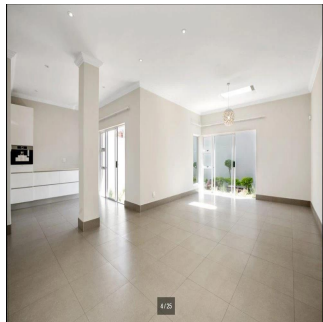

Penthouse

Impressive 4 Bedroom Family House For Rent In Hyde Park

Malediwy, Soneva Jani, Hangnaameedhoo, 2nd Rd, , 2196,

MIESIECZNA CENA WYNAJMU

USD 5466.00

SALES PRICE

USD 0.00

870 qm 9 rooms 4 bedrooms 5 bathrooms

5 floors 5 qm land area 5 car spaces

Ty Bello

Tttytr
Abuja, Nigeria - Czas lokalny

234 986543223

IMPRESSIVE 4 BEDROOM FAMILY HOME Flawless design with a neutral colour palette this single storey spectacular family home offers a setting with vistas of trees and stunning landscaped garden and water features. Clean lines characterize the modern fluidity allowing easy comfortable indoor/outdoor entertaining with bar on an extensive covered patio to sparkling pool and tennis court. Modern open plan kitchen and separate scullery and pantry with top quality finishes, central island, built-in coffee machine, integrated fridge/freezer and walk in fridge. 4 bedrooms are on the east wing with sliding doors opening to the garden. The master suite has a full bathroom, double shower and walking in dressing room. Security comprises of state of the art alarm system connected to mobile devices, CCTV, high perimeter walls with electric fencing, beams and double electric gates. Double automated garage, double carport and staff accommodation. The property also has a separate complete 2 bed cottage with separate entrance. Positioned on a large stand to maximize building this property presents a rare opportunity to realize one's own trophy home. In close proximity to Hyde Park Shopping Centre and available immediately!