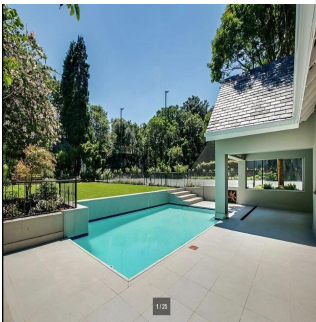

Penthouse

Impressive 4 Bedroom Family House For Rent In Hyde Park

Malediwy, Soneva Jani, Hangnaameedhoo, 2nd Rd, , 2196,

MIESIECZNA CENA WYNAJMU

USD 5466.00

SALES PRICE

USD 0.00

870 qm 9 rooms 4 bedrooms 5 bathrooms

5 floors 5 qm land area 5 car spaces

Ty Bello

Tttytr
Abuja, Nigeria - Czas lokalny

234 986543223

IMPRESSIVE 4 BEDROOM FAMILY HOME Flawless design with a neutral colour palette this single storey spectacular family home offers a setting with vistas of trees and stunning landscaped garden and water features. Clean lines characterize the modern fluidity allowing easy comfortable indoor/outdoor entertaining with bar on an extensive covered patio to sparkling pool and tennis court. Modern open plan kitchen and separate scullery and pantry with top quality finishes, central island, built-in coffee machine, integrated fridge/freezer and walk in fridge. 4 bedrooms are on the east wing with sliding doors opening to the garden. The master suite has a full bathroom, double shower and walking in dressing room. Security comprises of state of the art alarm system connected to mobile devices, CCTV, high perimeter walls with electric fencing, beams and double electric gates. Double automated garage, double carport and staff accommodation. The property also has a separate complete 2 bed cottage with separate entrance. Positioned on a large stand to maximize building this property presents a rare opportunity to realize one's own trophy home. In close proximity to Hyde Park Shopping Centre and available immediately!

Outdoor Amenities

24-godzinna ochrona	balkon	ogrodzony	warsztat
Ogrod krajobrazowy	Basen	kort tenisowy	