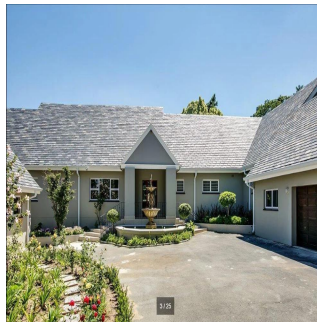

Penthouse

Impressive 4 Bedroom Family House For Rent In Hyde Park

Malediwy, Soneva Jani, Hangnaameedhoo, 2nd Rd, , 2196,

MIESIECZNA CENA WYNAJMU

USD 5466.00

SALES PRICE

USD 0.00

 870 qm  9 rooms  4 bedrooms  5 bathrooms

 5 floors  5 qm land area  5 car spaces

Ty Bello
Tttytr
Abuja, Nigeria - Czas lokalny

 234 986543223

IMPRESSIVE 4 BEDROOM FAMILY HOME Flawless design with a neutral colour palette this single storey spectacular family home offers a setting with vistas of trees and stunning landscaped garden and water features. Clean lines characterize the modern fluidity allowing easy comfortable indoor/outdoor entertaining with bar on an extensive covered patio to sparkling pool and tennis court. Modern open plan kitchen and separate scullery and pantry with top quality finishes, central island, built-in coffee machine, integrated fridge/freezer and walk in fridge. 4 bedrooms are on the east wing with sliding doors opening to the garden. The master suite has a full bathroom, double shower and walking in dressing room. Security comprises of state of the art alarm system connected to mobile devices, CCTV, high perimeter walls with electric fencing, beams and double electric gates. Double automated garage, double carport and staff accommodation. The property also has a separate complete 2 bed cottage with separate entrance. Positioned on a large stand to maximize building this property presents a rare opportunity to realize one's own trophy home. In close proximity to Hyde Park Shopping Centre and available immediately!

Outdoor Amenities

24-godzinna ochrona	balkon	ogrodzony	warsztat
Ogrod krajobrazowy	Basen	kort tenisowy	