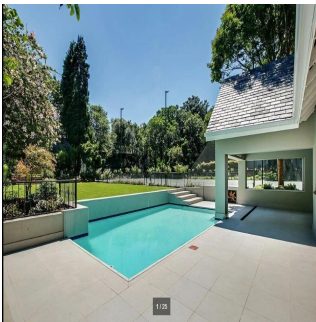

Penthouse

Impressive 4 Bedroom Family House For Rent In Hyde Park

Malediwy, Soneva Jani, Hangnaameedhoo, 2nd Rd, , 2196,

MIESIECZNA CENA WYNAJMU

USD 5466.00

SALES PRICE

USD 0.00

 870 qm  9 rooms  4 bedrooms  5 bathrooms

 5 floors  5 qm land area  5 car spaces

Ty Bello
Tttytr
Abuja, Nigeria - Czas lokalny

 234 986543223

IMPRESSIVE 4 BEDROOM FAMILY HOME Flawless design with a neutral colour palette this single storey spectacular family home offers a setting with vistas of trees and stunning landscaped garden and water features. Clean lines characterize the modern fluidity allowing easy comfortable indoor/outdoor entertaining with bar on an extensive covered patio to sparkling pool and tennis court. Modern open plan kitchen and separate scullery and pantry with top quality finishes, central island, built-in coffee machine, integrated fridge/freezer and walk in fridge. 4 bedrooms are on the east wing with sliding doors opening to the garden. The master suite has a full bathroom, double shower and walking in dressing room. Security comprises of state of the art alarm system connected to mobile devices, CCTV, high perimeter walls with electric fencing, beams and double electric gates. Double automated garage, double carport and staff accommodation. The property also has a separate complete 2 bed cottage with separate entrance. Positioned on a large stand to maximize building this property presents a rare opportunity to realize one's own trophy home. In close proximity to Hyde Park Shopping Centre and available immediately!

Outdoor Amenities

24-godzinna ochrona	balkon	ogrodzony	warsztat
Ogrod krajobrazowy	Basen	kort tenisowy	