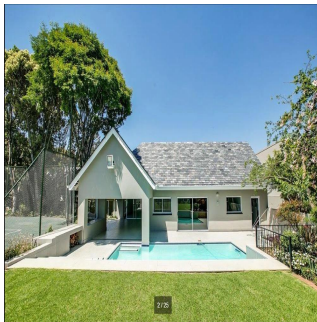

Penthouse

Impressive 4 Bedroom Family House For Rent In Hyde Park

Malediwy, Soneva Jani, Hangnaameedhoo, 2nd Rd, , 2196,

MIESIECZNA CENA WYNAJMU

USD 5466.00

SALES PRICE

USD 0.00

 870 qm  9 rooms  4 bedrooms  5 bathrooms

 5 floors  5 qm land area  5 car spaces

Ty Bello
Tttytr
Abuja, Nigeria - Czas lokalny

 234 986543223

IMPRESSIVE 4 BEDROOM FAMILY HOME Flawless design with a neutral colour palette this single storey spectacular family home offers a setting with vistas of trees and stunning landscaped garden and water features. Clean lines characterize the modern fluidity allowing easy comfortable indoor/outdoor entertaining with bar on an extensive covered patio to sparkling pool and tennis court. Modern open plan kitchen and separate scullery and pantry with top quality finishes, central island, built-in coffee machine, integrated fridge/freezer and walk in fridge. 4 bedrooms are on the east wing with sliding doors opening to the garden. The master suite has a full bathroom, double shower and walking in dressing room. Security comprises of state of the art alarm system connected to mobile devices, CCTV, high perimeter walls with electric fencing, beams and double electric gates. Double automated garage, double carport and staff accommodation. The property also has a separate complete 2 bed cottage with separate entrance. Positioned on a large stand to maximize building this property presents a rare opportunity to realize one's own trophy home. In close proximity to Hyde Park Shopping Centre and available immediately!

Outdoor Amenities

24-godzinna ochrona	balkon	ogrodzony	warsztat
Ogrod krajobrazowy	Basen	kort tenisowy	