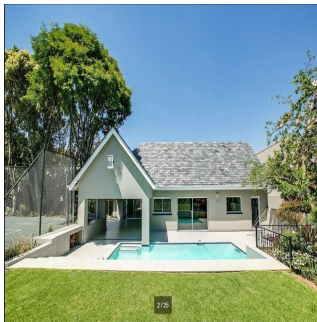

Penthouse

Impressive 4 Bedroom Family House For Rent In Hyde Park

Malediwy, Soneva Jani, Hangnaameedhoo, 2nd Rd, , 2196,

MIESIECZNA CENA WYNAJMU

USD 5466.00

SALES PRICE

USD 0.00

870 qm 9 rooms 4 bedrooms 5 bathrooms

5 floors 5 qm land area 5 car spaces

Ty Bello

Tttytr
Abuja, Nigeria - Czas lokalny

234 986543223

IMPRESSIVE 4 BEDROOM FAMILY HOME Flawless design with a neutral colour palette this single storey spectacular family home offers a setting with vistas of trees and stunning landscaped garden and water features. Clean lines characterize the modern fluidity allowing easy comfortable indoor/outdoor entertaining with bar on an extensive covered patio to sparkling pool and tennis court. Modern open plan kitchen and separate scullery and pantry with top quality finishes, central island, built-in coffee machine, integrated fridge/freezer and walk in fridge. 4 bedrooms are on the east wing with sliding doors opening to the garden. The master suite has a full bathroom, double shower and walking in dressing room. Security comprises of state of the art alarm system connected to mobile devices, CCTV, high perimeter walls with electric fencing, beams and double electric gates. Double automated garage, double carport and staff accommodation. The property also has a separate complete 2 bed cottage with separate entrance. Positioned on a large stand to maximize building this property presents a rare opportunity to realize one's own trophy home. In close proximity to Hyde Park Shopping Centre and available immediately!

Outdoor Amenities

24-godzinna ochrona	balkon	ogrodzony	warsztat
Ogrod krajobrazowy	Basen	kort tenisowy	