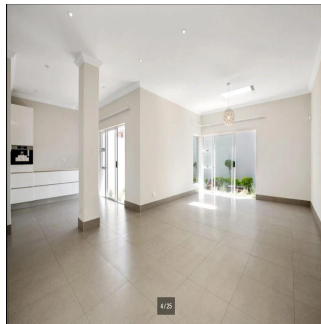

# Impressive 4 Bedroom Family House For Rent In Hyde Park

Malediwy, Soneva Jani, Hangnaameedhoo, 2nd Rd, , 2196,

MIESIECZNA CENA WYNAJMU

**\$ 5466.00**

SALES PRICE

**\$ 0.00**

870 qm 9 rooms 4 bedrooms 5 bathrooms

5 floors 5 qm land area 5 car spaces

**Ty Bello**  
Tttytr  
Abuja, Nigeria - Czas lokalny

234 986543223

IMPRESSIVE 4 BEDROOM FAMILY HOME Flawless design with a neutral colour palette this single storey spectacular family home offers a setting with vistas of trees and stunning landscaped garden and water features. Clean lines characterize the modern fluidity allowing easy comfortable indoor/outdoor entertaining with bar on an extensive covered patio to sparkling pool and tennis court. Modern open plan kitchen and separate scullery and pantry with top quality finishes, central island, built-in coffee machine, integrated fridge/freezer and walk in fridge. 4 bedrooms are on the east wing with sliding doors opening to the garden. The master suite has a full bathroom, double shower and walking in dressing room. Security comprises of state of the art alarm system connected to mobile devices, CCTV, high perimeter walls with electric fencing, beams and double electric gates. Double automated garage, double carport and staff accommodation. The property also has a separate complete 2 bed cottage with separate entrance. Positioned on a large stand to maximize building this property presents a rare opportunity to realize one's own trophy home. In close proximity to Hyde Park Shopping Centre and available immediately!