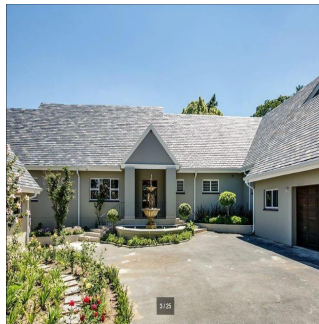

# Impressive 4 Bedroom Family House For Rent In Hyde Park

Malediwy, Soneva Jani, Hangnaameedhoo, 2nd Rd, , 2196,

MIESIECZNA CENA WYNAJMU

**\$ 5466.00**

SALES PRICE

**\$ 0.00**

870 qm 9 rooms 4 bedrooms 5 bathrooms

5 floors 5 qm land area 5 car spaces

**Ty Bello**  
Tttytr  
Abuja, Nigeria - Czas lokalny

234 986543223

IMPRESSIVE 4 BEDROOM FAMILY HOME Flawless design with a neutral colour palette this single storey spectacular family home offers a setting with vistas of trees and stunning landscaped garden and water features. Clean lines characterize the modern fluidity allowing easy comfortable indoor/outdoor entertaining with bar on an extensive covered patio to sparkling pool and tennis court. Modern open plan kitchen and separate scullery and pantry with top quality finishes, central island, built-in coffee machine, integrated fridge/freezer and walk in fridge. 4 bedrooms are on the east wing with sliding doors opening to the garden. The master suite has a full bathroom, double shower and walking in dressing room. Security comprises of state of the art alarm system connected to mobile devices, CCTV, high perimeter walls with electric fencing, beams and double electric gates. Double automated garage, double carport and staff accommodation. The property also has a separate complete 2 bed cottage with separate entrance. Positioned on a large stand to maximize building this property presents a rare opportunity to realize one's own trophy home. In close proximity to Hyde Park Shopping Centre and available immediately!