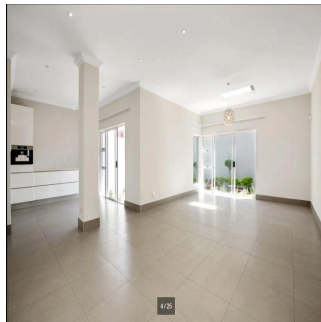

Penthouse

Impressive 4 Bedroom Family House For Rent In Hyde Park

Malediwy, Soneva Jani, Hangnaameedhoo, 2nd Rd, , 2196,

MIESIECZNA CENA WYNAJMU

USD 5466.00

SALES PRICE

USD 0.00

 870 qm  9 rooms  4 bedrooms  5 bathrooms

 5 floors  5 qm land area  5 car spaces

Ty Bello
Tttytr
Abuja, Nigeria - Czas lokalny

 234 986543223

IMPRESSIVE 4 BEDROOM FAMILY HOME Flawless design with a neutral colour palette this single storey spectacular family home offers a setting with vistas of trees and stunning landscaped garden and water features. Clean lines characterize the modern fluidity allowing easy comfortable indoor/outdoor entertaining with bar on an extensive covered patio to sparkling pool and tennis court. Modern open plan kitchen and separate scullery and pantry with top quality finishes, central island, built-in coffee machine, integrated fridge/freezer and walk in fridge. 4 bedrooms are on the east wing with sliding doors opening to the garden. The master suite has a full bathroom, double shower and walking in dressing room. Security comprises of state of the art alarm system connected to mobile devices, CCTV, high perimeter walls with electric fencing, beams and double electric gates. Double automated garage, double carport and staff accommodation. The property also has a separate complete 2 bed cottage with separate entrance. Positioned on a large stand to maximize building this property presents a rare opportunity to realize one's own trophy home. In close proximity to Hyde Park Shopping Centre and available immediately!