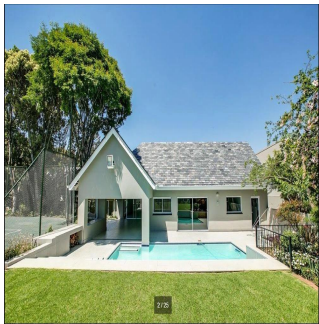

# Impressive 4 Bedroom Family House For Rent In Hyde Park

Malediwy, Soneva Jani, Hangnaameedhoo, 2nd Rd, , 2196,

MIESIECZNA CENA WYNAJMU

**\$ 5466.00**

SALES PRICE

**\$ 0.00**

870 qm 9 rooms 4 bedrooms 5 bathrooms

5 floors 5 qm land area 5 car spaces

**Ty Bello**  
Tttytr  
Abuja, Nigeria - Czas lokalny

234 986543223

IMPRESSIVE 4 BEDROOM FAMILY HOME Flawless design with a neutral colour palette this single storey spectacular family home offers a setting with vistas of trees and stunning landscaped garden and water features. Clean lines characterize the modern fluidity allowing easy comfortable indoor/outdoor entertaining with bar on an extensive covered patio to sparkling pool and tennis court. Modern open plan kitchen and separate scullery and pantry with top quality finishes, central island, built-in coffee machine, integrated fridge/freezer and walk in fridge. 4 bedrooms are on the east wing with sliding doors opening to the garden. The master suite has a full bathroom, double shower and walking in dressing room. Security comprises of state of the art alarm system connected to mobile devices, CCTV, high perimeter walls with electric fencing, beams and double electric gates. Double automated garage, double carport and staff accommodation. The property also has a separate complete 2 bed cottage with separate entrance. Positioned on a large stand to maximize building this property presents a rare opportunity to realize one's own trophy home. In close proximity to Hyde Park Shopping Centre and available immediately!

### Outdoor Amenities

24-godzinna ochrona	balkon	ogrodzony	warsztat
Ogrod krajobrazowy	Basen	kort tenisowy	