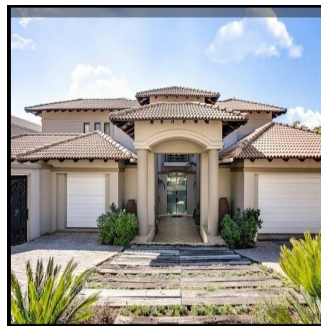

Penthouse

Beautiful 4 Bedroom House For Rent In Morningside

Republika Południowej Afryki, Przyl?dek Zachodni, Zatoka Plettenberg, W Rd S, , 2057,

MIESIECZNA CENA WYNAJMU

\$ 7279.00

SALES PRICE

\$ 0.00

- 🏠 900 qm
- 🏠 8 rooms
- 🛏 4 bedrooms
- 🚿 4 bathrooms
- 🏠 4 floors
- 📐 4 qm land area
- 🚗 4 car spaces

Ty Bello
Tttyr
Abuja, Nigeria - Czas lokalny

📞 234 986543223

UNRIVALLED LIVING IN PRESTIGIOUS CLOUDS END This beautiful home is located on the largest stand in the sought after Clouds End. There are 4 well-proportioned bedrooms, with the master being a suite. There is a built in study/library downstairs and an underground basement that can be used as a cinema. Back-up generator, piped surround sound and walk in cold room complete the value proposition. Security is unrivalled with 24hr guards, dedicated car patrol in the complex, high perimeter walls with 2 meter electric fencing, CCTV, and high end alarm system. Convenience is assured with shopping and entertainment just 2 minutes away. Schools in close proximity include Crawford, St Stithians, King Davids, Redhill, Bressure House, British International School and the French School.