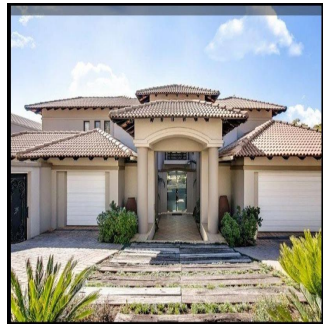

# Beautiful 4 Bedroom House For Rent In Morningside

Republika Południowej Afryki, Przyl?dek Zachodni, Zatoka Plettenberg, W Rd S, , 2057,

MIESIECZNA CENA WYNAJMU

**USD 7279.00**

SALES PRICE

**USD 0.00**

- 900 qm
- 8 rooms
- 4 bedrooms
- 4 bathrooms
- 4 floors
- 4 qm land area
- 4 car spaces

**Ty Bello**  
Tttyr  
Abuja, Nigeria - Czas lokalny

234 986543223

UNRIVALLED LIVING IN PRESTIGIOUS CLOUDS END This beautiful home is located on the largest stand in the sought after Clouds End. There are 4 well-proportioned bedrooms, with the master being a suite. There is a built in study/library downstairs and an underground basement that can be used as a cinema. Back-up generator, piped surround sound and walk in cold room complete the value proposition. Security is unrivalled with 24hr guards, dedicated car patrol in the complex, high perimeter walls with 2 meter electric fencing, CCTV, and high end alarm system. Convenience is assured with shopping and entertainment just 2 minutes away. Schools in close proximity include Crawford, St Stithians, King Davids, Redhill, Bressure House, British International School and the French School.