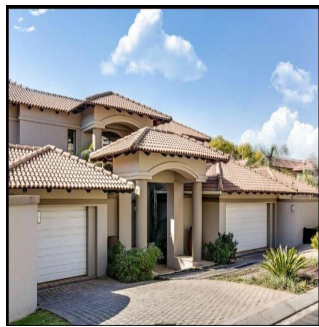

Penthouse

Beautiful 4 Bedroom House For Rent In Morningside

Republika Południowej Afryki, Przyl?dek Zachodni, Zatoka Plettenberg, W Rd S, , 2057,

MIESIECZNA CENA WYNAJMU

\$ 7279.00

SALES PRICE

\$ 0.00

- 🏠 900 qm
- 🏠 8 rooms
- 🛏 4 bedrooms
- 🚿 4 bathrooms
- 🏠 4 floors
- 📐 4 qm land area
- 🚗 4 car spaces

Ty Bello
Tttyr
Abuja, Nigeria - Czas lokalny

📞 234 986543223

UNRIVALLED LIVING IN PRESTIGIOUS CLOUDS END This beautiful home is located on the largest stand in the sought after Clouds End. There are 4 well-proportioned bedrooms, with the master being a suite. There is a built in study/library downstairs and an underground basement that can be used as a cinema. Back-up generator, piped surround sound and walk in cold room complete the value proposition. Security is unrivalled with 24hr guards, dedicated car patrol in the complex, high perimeter walls with 2 meter electric fencing, CCTV, and high end alarm system. Convenience is assured with shopping and entertainment just 2 minutes away. Schools in close proximity include Crawford, St Stithians, King Davids, Redhill, Bressure House, British International School and the French School.