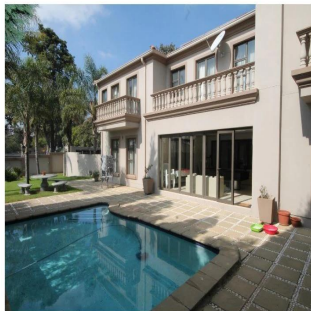

Penthouse

Beautiful Cluster Style 4 Bedroom Home In Houghton Estate

Republika Południowej Afryki, Przylądek Zachodni, Kapsztad, , , 2198,

MIESIĘCZNA CENA WYNAJMU

\$ 3815.00

SALES PRICE

\$ 0.00

- 550 qm
- 8 rooms
- 4 bedrooms
- 4 bathrooms
- 4 floors
- 4 qm land area
- 4 car spaces

Solop Jj
Yh
Abuja, Nigeria - Czas lokalny

 234 98766544

Beautiful Cluster-Style Home For Rent Double volume entrance hall, spacious lounge with fireplace, dining room and family room. Kitchen with pantry, scullery and laundry. 4 Bedrooms (all en-suite), study and guest cloakroom. Enclosed patio, pool and low maintenance garden. Garaging for 3 and off street parking. Staff accommodation.