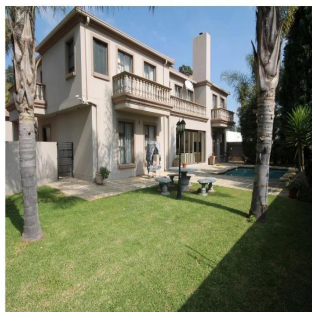

# Beautiful Cluster Style 4 Bedroom Home In Houghton Estate

Republika Południowej Afryki, Przylądek Zachodni, Kapsztad, , , 2198,

MIESIĘCZNA CENA WYNAJMU

**USD 3815.00**

SALES PRICE

**USD 0.00**

- 550 qm
- 8 rooms
- 4 bedrooms
- 4 bathrooms
- 4 floors
- 4 qm land area
- 4 car spaces

**Solop Jj**  
Yh  
Abuja, Nigeria - Czas lokalny

234 98766544

Beautiful Cluster-Style Home For Rent Double volume entrance hall, spacious lounge with fireplace, dining room and family room. Kitchen with pantry, scullery and laundry. 4 Bedrooms (all en-suite), study and guest cloakroom. Enclosed patio, pool and low maintenance garden. Garaging for 3 and off street parking. Staff accommodation.