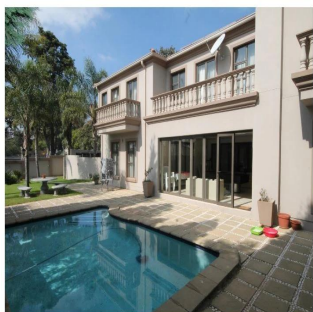

# Beautiful Cluster Style 4 Bedroom Home In Houghton Estate

Republika Południowej Afryki, Przylądek Zachodni, Kapsztad, , , 2198,

MIESIĘCZNA CENA WYNAJMU

**USD 3815.00**

SALES PRICE

**USD 0.00**

- 550 qm
- 8 rooms
- 4 bedrooms
- 4 bathrooms
- 4 floors
- 4 qm land area
- 4 car spaces

**Solop Jj**  
Yh  
Abuja, Nigeria - Czas lokalny

234 98766544

Beautiful Cluster-Style Home For Rent Double volume entrance hall, spacious lounge with fireplace, dining room and family room. Kitchen with pantry, scullery and laundry. 4 Bedrooms (all en-suite), study and guest cloakroom. Enclosed patio, pool and low maintenance garden. Garaging for 3 and off street parking. Staff accommodation.