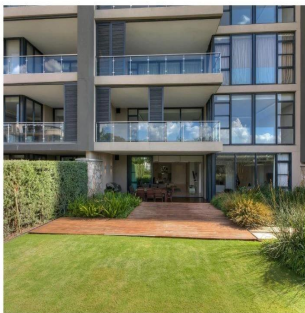

Penthouse

Exceptional Ground Floor 4 Bedroom Apartment For Rent In Houghton Estate

Republika Południowej Afryki, Przylądek Zachodni, Kapsztad, , , 2198,

MIESIĘCZNA CENA WYNAJMU

USD 3815.00

SALES PRICE

USD 0.00

- 334 qm
- 8 rooms
- 4 bedrooms
- 4 bathrooms
- 4 floors
- 4 qm land area
- 4 car spaces

Solop Jj
Yh
Abuja, Nigeria - Czas lokalny

234 98766544

Live life to the fullest at The Houghton. This exceptional ground floor garden unit offers an open-plan reception area, kitchen with integrated Siemens appliances, 4 en-suite bedrooms, wooden deck patio and private garden. There are 2 basement parking bays and a storeroom.