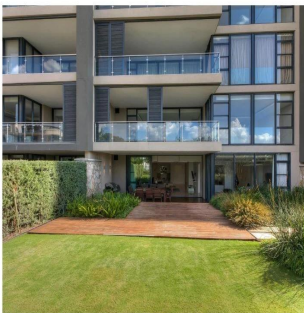

Penthouse

Exceptional Ground Floor 4 Bedroom Apartment For Rent In Houghton Estate

Republika Południowej Afryki, Przylądek Zachodni, Kapsztad, , , 2198,

MIESIĘCZNA CENA WYNAJMU

\$ 3815.00

SALES PRICE

\$ 0.00

- 334 qm
- 8 rooms
- 4 bedrooms
- 4 bathrooms
- 4 floors
- 4 qm land area
- 4 car spaces

Solop Jj
Yh
Abuja, Nigeria - Czas lokalny

234 98766544

Live life to the fullest at The Houghton. This exceptional ground floor garden unit offers an open-plan reception area, kitchen with integrated Siemens appliances, 4 en-suite bedrooms, wooden deck patio and private garden. There are 2 basement parking bays and a storeroom.