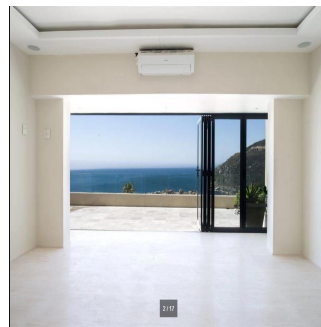

# A Classic Contemporary 5 Bedroom House For Sale In Llandudno

Republika Południowej Afryki, Przyl?dek Zachodni, Kapsztad, , , 7806,

SALES PRICE

**USD 1861100.00**

- 🏠 1000 qm
- 🏠 10 rooms
- 🛏 5 bedrooms
- 🚿 5 bathrooms
- 🏠 5 floors
- 📏 5 qm land area
- 🚗 5 car spaces

**Grant Atteridge**

Atteridge Real Estate

Cape Town, South Africa - Czas lokalny

+27 794826813

Chasing Summer, Classicly Elegant Home Classic Contemporary Home perfectly situated in private Cul de Sac. Exceptional size and position whilst offering easy indoor outdoor flow to level garden, pool and substantial outdoor covered entertainment area. This large home set on large north-facing site, situated in quiet cul de sac, with excellent iconic Llandudno beach views. Features large garden on the level, a rare family find in Llandudno with ultimate views and 4 Large bedrooms , all en suite. Set over two and a half levels offering extensive accommodation . 5th bedroom, guest suite flatlet as well as additional studio/ gym. Upper entrance level Entrance hall, study, guest cloakroom. Luxurious Master suite, the master bedroom enjoying his and her dressing rooms. Excellent sea and beach views from the large upstairs balcony. This level also features media room / 2nd lounge. Main level: Large lounge/ dining /kitchen area which opens onto expansive covered veranda and pool deck to level garden. Additional Three bedrooms en suite bedrooms. Additional studio/flatlet/gym. - Underfloor heating, all bedrooms en suite - Air-conditioning Main bedroom suite - Solar geysers - Home automation - Storeroom provision for battery back up wiring. - data cabling for Wi-Fi and audio visual - built in vacuum system