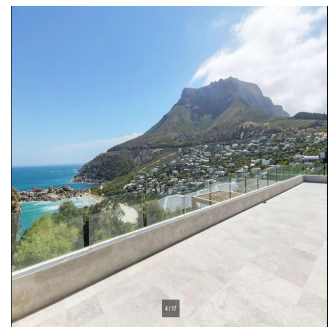

# A Classic Contemporary 5 Bedroom House For Sale In Llandudno

Republika Południowej Afryki, Przyl?dek Zachodni, Kapsztad, , , 7806,

SALES PRICE

**USD 1861100.00**

- 🏠 1000 qm
- 🏠 10 rooms
- 🛏 5 bedrooms
- 🚿 5 bathrooms
- 🏠 5 floors
- 📏 5 qm land area
- 🚗 5 car spaces

**Grant Atteridge**

Atteridge Real Estate

Cape Town, South Africa - Czas lokalny

+27 794826813

Chasing Summer, Classicly Elegant Home Classic Contemporary Home perfectly situated in private Cul de Sac. Exceptional size and position whilst offering easy indoor outdoor flow to level garden, pool and substantial outdoor covered entertainment area. This large home set on large north-facing site, situated in quiet cul de sac, with excellent iconic Llandudno beach views. Features large garden on the level, a rare family find in Llandudno with ultimate views and 4 Large bedrooms , all en suite. Set over two and a half levels offering extensive accommodation . 5th bedroom, guest suite flatlet as well as additional studio/ gym. Upper entrance level Entrance hall, study, guest cloakroom. Luxurious Master suite, the master bedroom enjoying his and her dressing rooms. Excellent sea and beach views from the large upstairs balcony. This level also features media room / 2nd lounge. Main level: Large lounge/ dining /kitchen area which opens onto expansive covered veranda and pool deck to level garden. Additional Three bedrooms en suite bedrooms. Additional studio/flatlet/gym. - Underfloor heating, all bedrooms en suite - Air-conditioning Main bedroom suite - Solar geysers - Home automation - Storeroom provision for battery back up wiring. - data cabling for Wi-Fi and audio visual - built in vacuum system