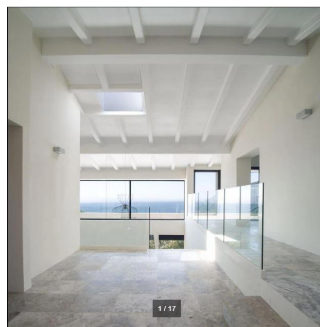

# A Classic Contemporary 5 Bedroom House For Sale In Llandudno

Republika Południowej Afryki, Przyl?dek Zachodni, Kapsztad, , , 7806,

SALES PRICE

**USD 1861100.00**

- 🏠 1000 qm
- 🏠 10 rooms
- 🛏 5 bedrooms
- 🚿 5 bathrooms
- 🏠 5 floors
- 📏 5 qm land area
- 🚗 5 car spaces

**Grant Atteridge**

Atteridge Real Estate

Cape Town, South Africa - Czas lokalny

+27 794826813

Chasing Summer, Classicly Elegant Home Classic Contemporary Home perfectly situated in private Cul de Sac. Exceptional size and position whilst offering easy indoor outdoor flow to level garden, pool and substantial outdoor covered entertainment area. This large home set on large north-facing site, situated in quiet cul de sac, with excellent iconic Llandudno beach views. Features large garden on the level, a rare family find in Llandudno with ultimate views and 4 Large bedrooms , all en suite. Set over two and a half levels offering extensive accommodation . 5th bedroom, guest suite flatlet as well as additional studio/ gym. Upper entrance level Entrance hall, study, guest cloakroom. Luxurious Master suite, the master bedroom enjoying his and her dressing rooms. Excellent sea and beach views from the large upstairs balcony. This level also features media room / 2nd lounge. Main level: Large lounge/ dining /kitchen area which opens onto expansive covered veranda and pool deck to level garden. Additional Three bedrooms en suite bedrooms. Additional studio/flatlet/gym. - Underfloor heating, all bedrooms en suite - Air-conditioning Main bedroom suite - Solar geysers - Home automation - Storeroom provision for battery back up wiring. - data cabling for Wi-Fi and audio visual - built in vacuum system