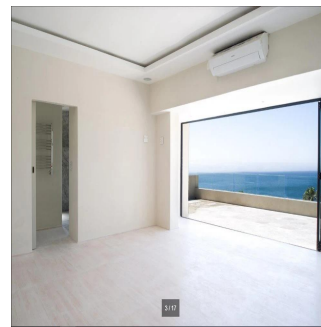

# A Classic Contemporary 5 Bedroom House For Sale In Llandudno

Republika Południowej Afryki, Przyl?dek Zachodni, Kapsztad, , , 7806,

SALES PRICE

**USD 1861100.00**

- 🏠 1000 qm
- 🏠 10 rooms
- 🛏 5 bedrooms
- 🚿 5 bathrooms
- 🏠 5 floors
- 📏 5 qm land area
- 🚗 5 car spaces

**Grant Atteridge**

Atteridge Real Estate

Cape Town, South Africa - Czas lokalny

+27 794826813

Chasing Summer, Classicly Elegant Home Classic Contemporary Home perfectly situated in private Cul de Sac. Exceptional size and position whilst offering easy indoor outdoor flow to level garden, pool and substantial outdoor covered entertainment area. This large home set on large north-facing site, situated in quiet cul de sac, with excellent iconic Llandudno beach views. Features large garden on the level, a rare family find in Llandudno with ultimate views and 4 Large bedrooms , all en suite. Set over two and a half levels offering extensive accommodation . 5th bedroom, guest suite flatlet as well as additional studio/ gym. Upper entrance level Entrance hall, study, guest cloakroom. Luxurious Master suite, the master bedroom enjoying his and her dressing rooms. Excellent sea and beach views from the large upstairs balcony. This level also features media room / 2nd lounge. Main level: Large lounge/ dining /kitchen area which opens onto expansive covered veranda and pool deck to level garden. Additional Three bedrooms en suite bedrooms. Additional studio/flatlet/gym. - Underfloor heating, all bedrooms en suite - Air-conditioning Main bedroom suite - Solar geysers - Home automation - Storeroom provision for battery back up wiring. - data cabling for Wi-Fi and audio visual - built in vacuum system