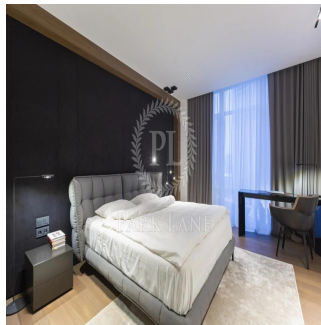

Penthouse

2-Room Apartment Saperne Pole St. Kyiv

Hiszpania, Spo?eczno?? Walencji, Benitachell (Benitachell), , , 02000,

SALES PRICE

\$ 650000.00

- 137 qm
- 2 rooms
- 1 bedrooms
- 1 bathrooms
- 1 floors
- 1 qm land area
- 1 car spaces

Ephraim Zaslansky
 Firzt Realty
 Johannesburg, South Africa - Czas lokalny

27 11 731 0300

Exclusive VIP-class apartments, author's repairs from the best design studio in Ukraine, natural finishing materials brought from abroad, Italian furniture made and delivered individually ordered, a bedroom room with its own bathroom and dressing room, 2 apartments per floor, view of the fountains.