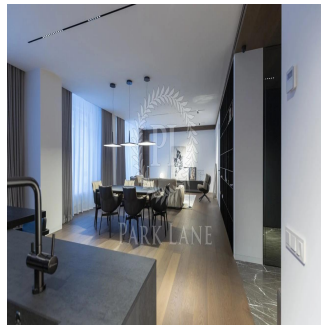

Ephraim Zaslansky
 Firzt Realty
 Johannesburg, South Africa - Czas lokalny

27 11 731 0300

Exclusive VIP-class apartments, author's repairs from the best design studio in Ukraine, natural finishing materials brought from abroad, Italian furniture made and delivered individually ordered, a bedroom room with its own bathroom and dressing room, 2 apartments per floor, view of the fountains.