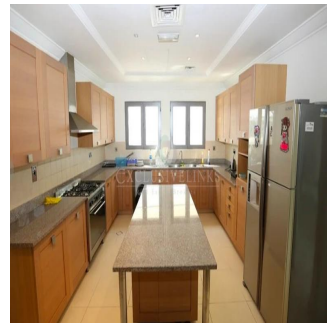

**Jcm Bienes Raíces**  
Jcm Bienes Raíces  
Naucalpan de Juárez, Mexico - Czas lokalny

**+52 55 8421 5859**

Henry Wiltshire International is pleased to present this exclusive luxury villa for sale on Palm Jumeirah. This property is located halfway up the K frond on this iconic development and offers outstanding views of the Dubai Marina Skyline across the vast sea. This Signature Villa sits on a plot size of 13,400 sqft and is the most popular style due to its fantastic open layout and has been well maintained throughout. The villa is arranged over two floors and boasts five bedrooms finished with beautiful interiors, high ceilings and large windows that fill the home with natural light. The ground floor comprises a large modern kitchen and two separate dining areas along with a study overlooking the beautifully landscaped garden & swimming pool. There is a guest bedroom & ensuite with its own side entrance. The master bedroom is located on the first floor with a large balcony and their own en-suites along with the remaining three bedrooms.