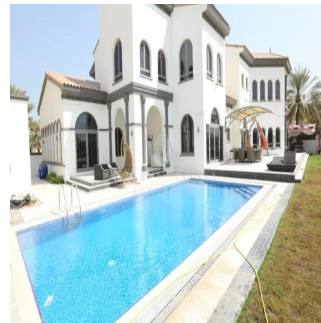

# Exclusive Signature Villas Frond K Palm Jumeirah

Republika Południowej Afryki, Gauteng, Sandton, , ,

SALES PRICE

**USD 19000000.00**

- 7000 qft
- 1 rooms
- 1 bedrooms
- 1 bathrooms
- 1 floors
- 1 qft land area
- 1 car spaces

**Jcm Bienes Raíces**  
 Jcm Bienes Raíces  
 Naucalpan de Juárez, Mexico - Czas lokalny

+52 55 8421 5859

Henry Wiltshire International is pleased to present this exclusive luxury villa for sale on Palm Jumeirah. This property is located halfway up the K frond on this iconic development and offers outstanding views of the Dubai Marina Skyline across the vast sea. This Signature Villa sits on a plot size of 13,400 sqft and is the most popular style due to its fantastic open layout and has been well maintained throughout. The villa is arranged over two floors and boasts five bedrooms finished with beautiful interiors, high ceilings and large windows that fill the home with natural light. The ground floor comprises a large modern kitchen and two separate dining areas along with a study overlooking the beautifully landscaped garden & swimming pool. There is a guest bedroom & ensuite with its own side entrance. The master bedroom is located on the first floor with a large balcony and their own en-suites along with the remaining three bedrooms.