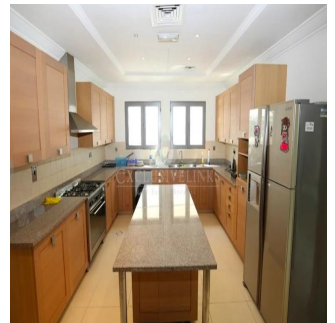

**Jcm Bienes Raíces**  
Jcm Bienes Raíces  
Naucalpan de Juárez, Mexico - Czas lokalny

[+52 55 8421 5859](tel:+525584215859)

Henry Wiltshire International is pleased to present this exclusive luxury villa for sale on Palm Jumeirah. This property is located halfway up the K frond on this iconic development and offers outstanding views of the Dubai Marina Skyline across the vast sea. This Signature Villa sits on a plot size of 13,400 sqft and is the most popular style due to its fantastic open layout and has been well maintained throughout. The villa is arranged over two floors and boasts five bedrooms finished with beautiful interiors, high ceilings and large windows that fill the home with natural light. The ground floor comprises a large modern kitchen and two separate dining areas along with a study overlooking the beautifully landscaped garden & swimming pool. There is a guest bedroom & ensuite with its own side entrance. The master bedroom is located on the first floor with a large balcony and their own en-suites along with the remaining three bedrooms.