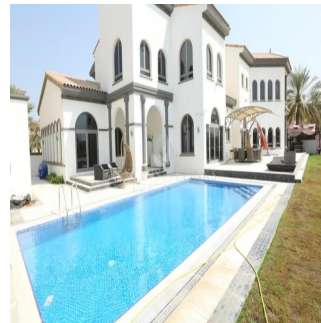

# Exclusive Signature Villas Frond K Palm Jumeirah

Republika Południowej Afryki, Gauteng, Sandton, , ,

SALES PRICE

**USD 19000000.00**

- 🏠 7000 qft
- 🛏️ 1 rooms
- 🛏️ 1 bedrooms
- 🚿 1 bathrooms
- 🏠 1 floors
- 📏 1 qft land area
- 🚗 1 car spaces

**Jcm Bienes Raíces**  
Jcm Bienes Raíces  
Naucalpan de Juárez, Mexico - Czas lokalny

[+52 55 8421 5859](tel:+525584215859)

Henry Wiltshire International is pleased to present this exclusive luxury villa for sale on Palm Jumeirah. This property is located halfway up the K frond on this iconic development and offers outstanding views of the Dubai Marina Skyline across the vast sea. This Signature Villa sits on a plot size of 13,400 sqft and is the most popular style due to its fantastic open layout and has been well maintained throughout. The villa is arranged over two floors and boasts five bedrooms finished with beautiful interiors, high ceilings and large windows that fill the home with natural light. The ground floor comprises a large modern kitchen and two separate dining areas along with a study overlooking the beautifully landscaped garden & swimming pool. There is a guest bedroom & ensuite with its own side entrance. The master bedroom is located on the first floor with a large balcony and their own en-suites along with the remaining three bedrooms.