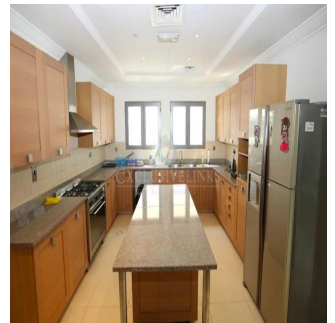

**Jcm Bienes Raíces**  
 Jcm Bienes Raíces  
 Naucalpan de Juárez, Mexico - Czas lokalny

+52 55 8421 5859

Henry Wiltshire International is pleased to present this exclusive luxury villa for sale on Palm Jumeirah. This property is located halfway up the K frond on this iconic development and offers outstanding views of the Dubai Marina Skyline across the vast sea. This Signature Villa sits on a plot size of 13,400 sqft and is the most popular style due to its fantastic open layout and has been well maintained throughout. The villa is arranged over two floors and boasts five bedrooms finished with beautiful interiors, high ceilings and large windows that fill the home with natural light. The ground floor comprises a large modern kitchen and two separate dining areas along with a study overlooking the beautifully landscaped garden & swimming pool. There is a guest bedroom & ensuite with its own side entrance. The master bedroom is located on the first floor with a large balcony and their own en-suites along with the remaining three bedrooms.