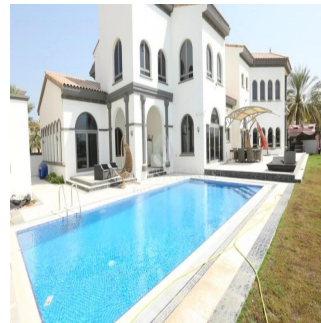

# Exclusive Signature Villas Frond K Palm Jumeirah

Republika Południowej Afryki, Gauteng, Sandton, , ,

SALES PRICE

**\$ 19000000.00**

- 7000 qft
- 1 rooms
- 1 bedrooms
- 1 bathrooms
- 1 floors
- 1 qft land area
- 1 car spaces

**Jcm Bienes Raíces**  
Jcm Bienes Raíces  
Naucalpan de Juárez, Mexico - Czas lokalny

**+52 55 8421 5859**

Henry Wiltshire International is pleased to present this exclusive luxury villa for sale on Palm Jumeirah. This property is located halfway up the K frond on this iconic development and offers outstanding views of the Dubai Marina Skyline across the vast sea. This Signature Villa sits on a plot size of 13,400 sqft and is the most popular style due to its fantastic open layout and has been well maintained throughout. The villa is arranged over two floors and boasts five bedrooms finished with beautiful interiors, high ceilings and large windows that fill the home with natural light. The ground floor comprises a large modern kitchen and two separate dining areas along with a study overlooking the beautifully landscaped garden & swimming pool. There is a guest bedroom & ensuite with its own side entrance. The master bedroom is located on the first floor with a large balcony and their own en-suites along with the remaining three bedrooms.