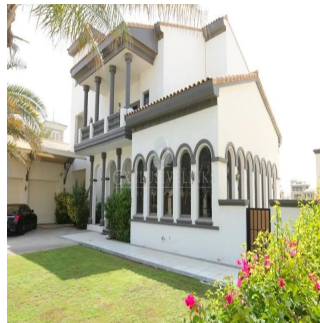

# Exclusive Signature Villas Frond K Palm Jumeirah

Republika Południowej Afryki, Gauteng, Sandton, , ,

SALES PRICE

**USD 19000000.00**

- 7000 qft
- 1 rooms
- 1 bedrooms
- 1 bathrooms
- 1 floors
- 1 qft land area
- 1 car spaces

**Jcm Bienes Raíces**  
 Jcm Bienes Raíces  
 Naucalpan de Juárez, Mexico - Czas lokalny

+52 55 8421 5859

Henry Wiltshire International is pleased to present this exclusive luxury villa for sale on Palm Jumeirah. This property is located halfway up the K frond on this iconic development and offers outstanding views of the Dubai Marina Skyline across the vast sea. This Signature Villa sits on a plot size of 13,400 sqft and is the most popular style due to its fantastic open layout and has been well maintained throughout. The villa is arranged over two floors and boasts five bedrooms finished with beautiful interiors, high ceilings and large windows that fill the home with natural light. The ground floor comprises a large modern kitchen and two separate dining areas along with a study overlooking the beautifully landscaped garden & swimming pool. There is a guest bedroom & ensuite with its own side entrance. The master bedroom is located on the first floor with a large balcony and their own en-suites along with the remaining three bedrooms.