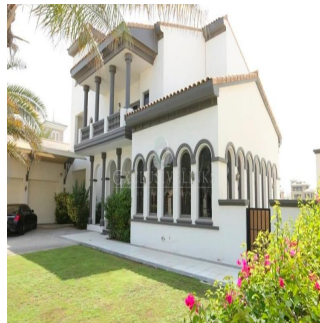

# Exclusive Signature Villas Frond K Palm Jumeirah

Republika Południowej Afryki, Gauteng, Sandton, , ,

SALES PRICE

**\$ 19000000.00**

- 7000 qft
- 1 rooms
- 1 bedrooms
- 1 bathrooms
- 1 floors
- 1 qft land area
- 1 car spaces

**Jcm Bienes Raíces**  
Jcm Bienes Raíces  
Naucalpan de Juárez, Mexico - Czas lokalny

**+52 55 8421 5859**

Henry Wiltshire International is pleased to present this exclusive luxury villa for sale on Palm Jumeirah. This property is located halfway up the K frond on this iconic development and offers outstanding views of the Dubai Marina Skyline across the vast sea. This Signature Villa sits on a plot size of 13,400 sqft and is the most popular style due to its fantastic open layout and has been well maintained throughout. The villa is arranged over two floors and boasts five bedrooms finished with beautiful interiors, high ceilings and large windows that fill the home with natural light. The ground floor comprises a large modern kitchen and two separate dining areas along with a study overlooking the beautifully landscaped garden & swimming pool. There is a guest bedroom & ensuite with its own side entrance. The master bedroom is located on the first floor with a large balcony and their own en-suites along with the remaining three bedrooms.