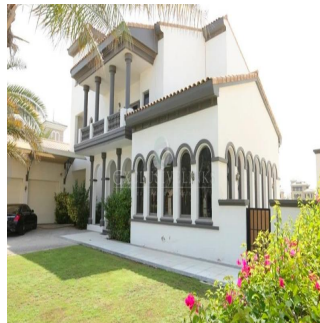

# Exclusive Signature Villas Frond K Palm Jumeirah

Republika Południowej Afryki, Gauteng, Sandton, , ,

SALES PRICE

**USD 19000000.00**

- 🏠 7000 qft
- 🛏️ 1 rooms
- 🛏️ 1 bedrooms
- 🚿 1 bathrooms
- 🏠 1 floors
- 📏 1 qft land area
- 🚗 1 car spaces

**Jcm Bienes Raíces**  
Jcm Bienes Raíces  
Naucalpan de Juárez, Mexico - Czas lokalny

[+52 55 8421 5859](tel:+525584215859)

Henry Wiltshire International is pleased to present this exclusive luxury villa for sale on Palm Jumeirah. This property is located halfway up the K frond on this iconic development and offers outstanding views of the Dubai Marina Skyline across the vast sea. This Signature Villa sits on a plot size of 13,400 sqft and is the most popular style due to its fantastic open layout and has been well maintained throughout. The villa is arranged over two floors and boasts five bedrooms finished with beautiful interiors, high ceilings and large windows that fill the home with natural light. The ground floor comprises a large modern kitchen and two separate dining areas along with a study overlooking the beautifully landscaped garden & swimming pool. There is a guest bedroom & ensuite with its own side entrance. The master bedroom is located on the first floor with a large balcony and their own en-suites along with the remaining three bedrooms.