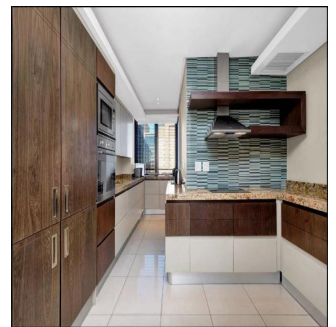

Nelson Ferreira

Pam Golding Properties Hyde Park

Sandton, South Africa - Czas lokalny

27 82 600 4455

Executive living The Regent offers secure executive living at its very best. This spacious 2 bed 2.5 bath north facing lock up and go apartment is the ideal home for the person wanting all the conveniences of modern life without hassles. Excellent security with lift access straight into the apartment plus concierge, gym, spa, meeting rooms and restaurant. Invest in this superb lifestyle offering.