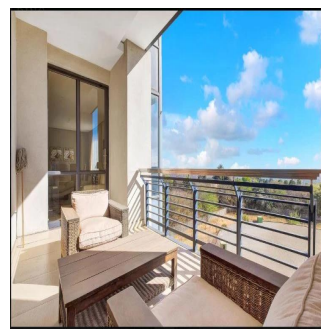

# Executive 2 Bedroom Apartment For Sale In Morningside, Sandton

Republika Południowej Afryki, Gauteng, Sandton, , , 2057,

SALES PRICE

**\$ 384450.00**

- 149 qm
- 4 rooms
- 2 bedrooms
- 2 bathrooms
- 2 floors
- 2 qm land area
- 2 car spaces

**Nelson Ferreira**

Pam Golding Properties Hyde Park

Sandton, South Africa - Czas lokalny

27 82 600 4455

Executive living The Regent offers secure executive living at its very best. This spacious 2 bed 2.5 bath north facing lock up and go apartment is the ideal home for the person wanting all the conveniences of modern life without hassles. Excellent security with lift access straight into the apartment plus concierge, gym, spa, meeting rooms and restaurant. Invest in this superb lifestyle offering.