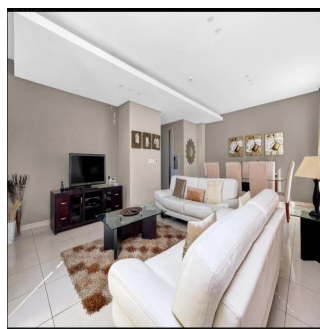

# Executive 2 Bedroom Apartment For Sale In Morningside, Sandton

Republika Południowej Afryki, Gauteng, Sandton, , , 2057,

SALES PRICE

**\$ 384450.00**

- 149 qm
- 4 rooms
- 2 bedrooms
- 2 bathrooms
- 2 floors
- 2 qm land area
- 2 car spaces

**Nelson Ferreira**

Pam Golding Properties Hyde Park

Sandton, South Africa - Czas lokalny

27 82 600 4455

Executive living The Regent offers secure executive living at its very best. This spacious 2 bed 2.5 bath north facing lock up and go apartment is the ideal home for the person wanting all the conveniences of modern life without hassles. Excellent security with lift access straight into the apartment plus concierge, gym, spa, meeting rooms and restaurant. Invest in this superb lifestyle offering.