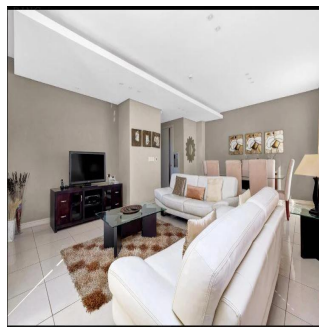

Penthouse

Executive 2 Bedroom Apartment For Sale In Morningside, Sandton

Republika Południowej Afryki, Gauteng, Sandton, , , 2057,

SALES PRICE

USD 384450.00

- 149 qm
- 4 rooms
- 2 bedrooms
- 2 bathrooms
- 2 floors
- 2 qm land area
- 2 car spaces

Nelson Ferreira

Pam Golding Properties Hyde Park

Sandton, South Africa - Czas lokalny

27 82 600 4455

Executive living The Regent offers secure executive living at its very best. This spacious 2 bed 2.5 bath north facing lock up and go apartment is the ideal home for the person wanting all the conveniences of modern life without hassles. Excellent security with lift access straight into the apartment plus concierge, gym, spa, meeting rooms and restaurant. Invest in this superb lifestyle offering.