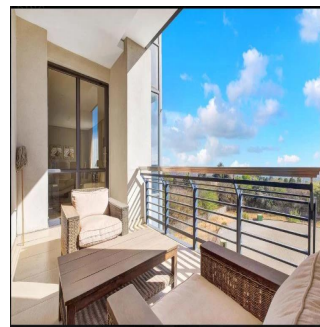

Penthouse

Executive 2 Bedroom Apartment For Sale In Morningside, Sandton

Republika Południowej Afryki, Gauteng, Sandton, , , 2057,

SALES PRICE

USD 384450.00

- 149 qm
- 4 rooms
- 2 bedrooms
- 2 bathrooms
- 2 floors
- 2 qm land area
- 2 car spaces

Nelson Ferreira

Pam Golding Properties Hyde Park

Sandton, South Africa - Czas lokalny

27 82 600 4455

Executive living The Regent offers secure executive living at its very best. This spacious 2 bed 2.5 bath north facing lock up and go apartment is the ideal home for the person wanting all the conveniences of modern life without hassles. Excellent security with lift access straight into the apartment plus concierge, gym, spa, meeting rooms and restaurant. Invest in this superb lifestyle offering.