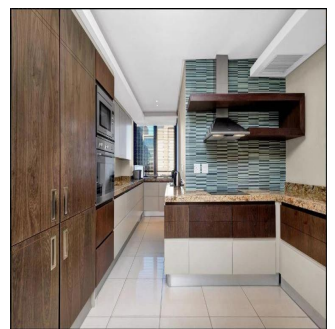

# Executive 2 Bedroom Apartment For Sale In Morningside, Sandton

Republika Południowej Afryki, Gauteng, Sandton, , , 2057,

SALES PRICE

**\$ 384450.00**

- 149 qm
- 4 rooms
- 2 bedrooms
- 2 bathrooms
- 2 floors
- 2 qm land area
- 2 car spaces

**Nelson Ferreira**

Pam Golding Properties Hyde Park

Sandton, South Africa - Czas lokalny

27 82 600 4455

Executive living The Regent offers secure executive living at its very best. This spacious 2 bed 2.5 bath north facing lock up and go apartment is the ideal home for the person wanting all the conveniences of modern life without hassles. Excellent security with lift access straight into the apartment plus concierge, gym, spa, meeting rooms and restaurant. Invest in this superb lifestyle offering.