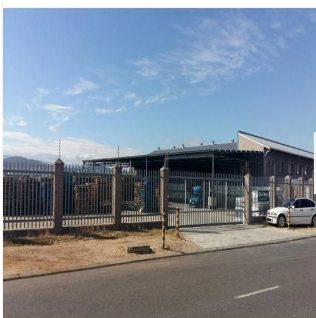

# Premium Distribution Warehouse For Sale In Stikland

Republika Południowej Afryki, Przylądek Zachodni, Kapsztad, , , 7530,

SALES PRICE

**\$ 2021800.00**

- 2700 qm
- rooms
- bedrooms
- bathrooms
- floors
- qm land area
- car spaces

**Maryna Krupska**  
 Maryna Krupska  
 gland, Switzerland - Czas lokalny

41 793852365

DISTRIBUTION CENTER IN STIKLAND FOR SALE Premium Distribution Center located in Cecil Morgan Way in the sought after industrial node of Stikland, Cape Town. The building offers excellent signage opportunity and easy access to the R300 with newly built on and off ramps to and from BottelaryRoad. The building comprises of quality office components and multiple roller shutter doors leading to the warehouse. The warehouse offers good amount of power, height and steel racking. Undercover loading areas and easy vehicle access around the building due to the large paved yard available and future expansion. A backup generator is available on site as well as multiple bays for charging of forklifts and 2 x 380 000 litre water tanks.