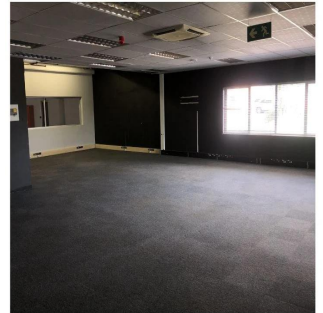

# Prime Aaa-Grade Warehouse For Sale In Linbro Park

, , 2090,

- 5789 qm
- rooms
- bedrooms
- bathrooms
- floors
- qm land area
- car spaces

**Llave Bienes Raices**  
 Llave Bienes Raices  
 Ciudad de México, Mexico - Czas lokalny

+52 55 5350 1150

PRIME AAA WAREHOUSE AND OFFICES IN LINBRO PARK Linbro Park with close access to the North and East and South just of the N3 This unit is in the sort after Security Park with many additional operational advantages ideal for logistics and warehousing operations. Warehouse size 3827 sqm Total office size of 1962 sqm The unit has offices with separate receptions if required. The two office units are located in front and back of the warehouse. AAA building with extras: Fully integrated sprinkler system State of the art alarm system Bio Metric control access points 15m to the eaves Natural light panels in the warehouse Controlled air conditioning throughout the building Separate guard house and access control Basement parking and other parking Separate work shop for struck Super link turning available 6 receiving bays Dock levelers Two safes Boardrooms Two kitchens Wheel chair access