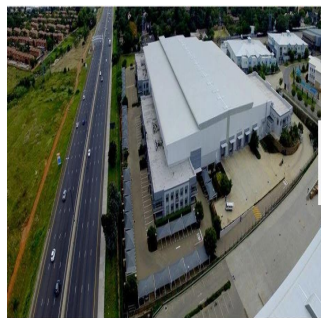

# State Of The Art Warehouse For Sale In Linbro Park

Republika Południowej Afryki, Przylądek Zachodni, Kapsztad, , , 2090,

- 5125 qm
- rooms
- bedrooms
- bathrooms
- floors
- qm land area
- car spaces

**Angelica Palacio**

Provisa Grupo Inmobiliario  
Playa del Carmen, Mexico - Czas lokalny

+52 984 127 6169

HIGHWAY EXPOSURE - LINBRO PARK State of the art - A Grade Basement area of 1 273sqm can be added as warehousing/ storage space  
Excellent vehicle reticulation Roller shutter doors Dock levellers Exquisite offices and warehouse Ample Parking