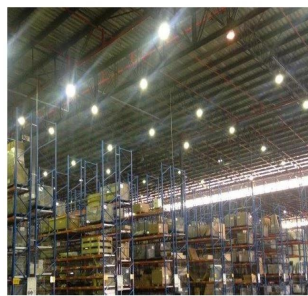

# State Of The Art Warehouse For Sale In Linbro Park

Republika Południowej Afryki, Przylądek Zachodni, Kapsztad, , , 2090,

- 5125 qm
- rooms
- bedrooms
- bathrooms
- floors
- qm land area
- car spaces

**Angelica Palacio**

Provisa Grupo Inmobiliario  
Playa del Carmen, Mexico - Czas lokalny

+52 984 127 6169

HIGHWAY EXPOSURE - LINBRO PARK State of the art - A Grade Basement area of 1 273sqm can be added as warehousing/ storage space  
Excellent vehicle reticulation Roller shutter doors Dock levellers Exquisite offices and warehouse Ample Parking