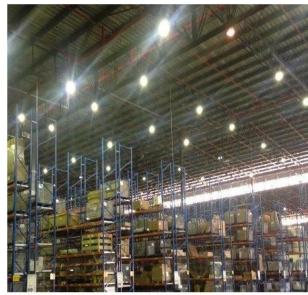

Penthouse

State Of The Art Warehouse For Sale In Linbro Park

Republika Południowej Afryki, Przylądek Zachodni, Kapsztad, , , 2090,

- 5125 qm
- rooms
- bedrooms
- bathrooms
- floors
- qm land area
- car spaces

Angelica Palacio

Provisa Grupo Inmobiliario
Playa del Carmen, Mexico - Czas lokalny

+52 984 127 6169

HIGHWAY EXPOSURE - LINBRO PARK State of the art - A Grade Basement area of 1 273sqm can be added as warehousing/ storage space
Excellent vehicle reticulation Roller shutter doors Dock levellers Exquisite offices and warehouse Ample Parking