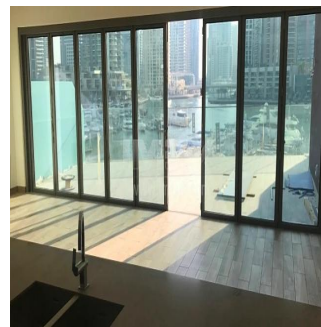

Penthouse

Waterfront 2 Bedroom Villa Jumeirah Living Marina Gate

Republika Południowej Afryki, Przylądek Zachodni, Kapsztad, , ,

SALES PRICE

EUR 1573316.00

- 🏠 200 qm
- 🏠 2 rooms
- 🛏️ 2 bedrooms
- 🚿 2 bathrooms
- 🏠 2 floors
- 📐 2 qm land area
- 🚗 2 car spaces

Pgs Realty
Pgs Realty
Panamá, Panama - Czas lokalny

+507 391-8878

IMEX Real Estate is happy to present you this luxury villa at the very heart of Dubai, at Jumeirah Living Marina Gate directly from the developer!

Available From: 01.01.1970

Floor: 4   Floors: 4   Rok Zbudowany: 2017   Car Spaces: 4   Year Of Construction: 2017   Type: Office