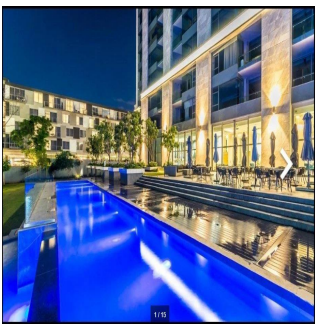

Penthouse

Sophisticated And Prestigious 2 Bedroom Apartment In Embassy Towers For Sale

Republika Południowej Afryki, Przylądek Zachodni, Kapsztad, , ,

SALES PRICE

\$ 512000.00

-  163 qm
-  4 rooms
-  2 bedrooms
-  2 bathrooms
-  2 floors
-  2 qm land area
-  2 car spaces

GAMA6
Asesoria Inmobiliaria

Gama6 Asesoria Inmobiliaria

Gamasix Asesoria Inmobiliaria
Mexico City, Mexico - Czas lokalny

 **+52 5536664483**

Sandton's Prestigious Sandhurst 2 Bed 2 Bath Executive Apartment Sandton's Prestigious Sandhurst The Sought-after Embassy Towers Big Celebration! Chic – Sophisticated – Trendy Executive apartment (163sqms) Select, Professional lifestyle of the 21st century Live, Work, Play - enjoy the lifestyle of the rich & famous Enter "in style" - under a Porte Cochère & greeted by the concierge Hi-tech security – "beats fort Knox"!! Stunning & capacious lounge & dining lead to Balcony with views to infinity Ultra-modern white high gloss kitchen & glass breakfast bar 2 deluxe Bedrooms with gorgeous Bathrooms (ensuite) Trendy high bulkhead ceilings, downlights & vast expanse of glass beckon magnificent views to leave you breathless... The lifestyle you deserve and certainly don't want to miss!!! Embassy residents are granted membership to The Embassy Club allowing exclusive access to a wide range of facilities including * The Ambassador Lounge * Fully operational restaurant, coffee shop and bar. * The Embassy Club Privé - Private dining and meeting rooms. * Consulate Office Suites - Fully equipped executive offices & boardrooms. * Diplomat Fitness Centre - Fully equipped state-of-the-art gym. * Senator Wellness Spa - Fully equipped Spa and treatment room. * The club facilities flow out onto a pool deck and terrace overlooking magnificent landscaped gardens with a floodlit tennis court.