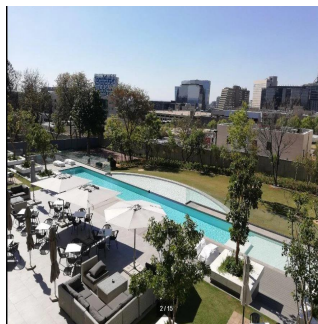

GAMA6
Asesoria Inmobiliaria

Gama6 Asesoria Inmobiliaria

Gamasix Asesoria Inmobiliaria
Mexico City, Mexico - Czas lokalny

 **+52 5536664483**

Sandton's Prestigious Sandhurst 2 Bed 2 Bath Executive Apartment Sandton's Prestigious Sandhurst The Sought-after Embassy Towers Big Celebration! Chic – Sophisticated – Trendy Executive apartment (163sqms) Select, Professional lifestyle of the 21st century Live, Work, Play - enjoy the lifestyle of the rich & famous Enter "in style" - under a Porte Cochère & greeted by the concierge Hi-tech security – "beats fort Knox"!! Stunning & capacious lounge & dining lead to Balcony with views to infinity Ultra-modern white high gloss kitchen & glass breakfast bar 2 deluxe Bedrooms with gorgeous Bathrooms (ensuite) Trendy high bulkhead ceilings, downlights & vast expanse of glass beckon magnificent views to leave you breathless... The lifestyle you deserve and certainly don't want to miss!!! Embassy residents are granted membership to The Embassy Club allowing exclusive access to a wide range of facilities including * The Ambassador Lounge * Fully operational restaurant, coffee shop and bar. * The Embassy Club Privé - Private dining and meeting rooms. * Consulate Office Suites - Fully equipped executive offices & boardrooms. * Diplomat Fitness Centre - Fully equipped state-of-the-art gym. * Senator Wellness Spa - Fully equipped Spa and treatment room. * The club facilities flow out onto a pool deck and terrace overlooking magnificent landscaped gardens with a floodlit tennis court.