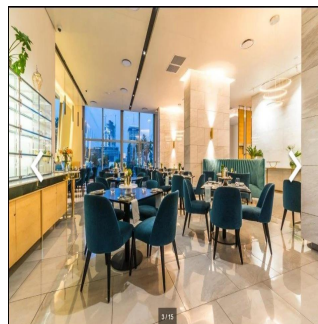

Penthouse

Sophisticated And Prestigious 2 Bedroom Apartment In Embassy Towers For Sale

Republika Południowej Afryki, Przylądek Zachodni, Kapsztad, , ,

SALES PRICE

\$ 512000.00

-  163 qm
-  4 rooms
-  2 bedrooms
-  2 bathrooms
-  2 floors
-  2 qm land area
-  2 car spaces

GAMA6
Asesoria Inmobiliaria

Gama6 Asesoria Inmobiliaria

Gamasix Asesoria Inmobiliaria
Mexico City, Mexico - Czas lokalny

 **+52 5536664483**

Sandton's Prestigious Sandhurst 2 Bed 2 Bath Executive Apartment Sandton's Prestigious Sandhurst The Sought-after Embassy Towers Big Celebration! Chic – Sophisticated – Trendy Executive apartment (163sqms) Select, Professional lifestyle of the 21st century Live, Work, Play - enjoy the lifestyle of the rich & famous Enter "in style" - under a Porte Cochère & greeted by the concierge Hi-tech security – "beats fort Knox"!! Stunning & capacious lounge & dining lead to Balcony with views to infinity Ultra-modern white high gloss kitchen & glass breakfast bar 2 deluxe Bedrooms with gorgeous Bathrooms (ensuite) Trendy high bulkhead ceilings, downlights & vast expanse of glass beckon magnificent views to leave you breathless... The lifestyle you deserve and certainly don't want to miss!!! Embassy residents are granted membership to The Embassy Club allowing exclusive access to a wide range of facilities including * The Ambassador Lounge * Fully operational restaurant, coffee shop and bar. * The Embassy Club Privé - Private dining and meeting rooms. * Consulate Office Suites - Fully equipped executive offices & boardrooms. * Diplomat Fitness Centre - Fully equipped state-of-the-art gym. * Senator Wellness Spa - Fully equipped Spa and treatment room. * The club facilities flow out onto a pool deck and terrace overlooking magnificent landscaped gardens with a floodlit tennis court.