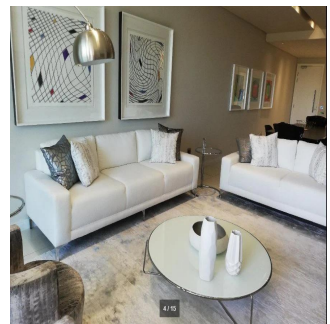

Penthouse

Sophisticated And Prestigious 2 Bedroom Apartment In Embassy Towers For Sale

Republika Południowej Afryki, Przylądek Zachodni, Kapsztad, , ,

SALES PRICE

\$ 512000.00

-  163 qm
-  4 rooms
-  2 bedrooms
-  2 bathrooms
-  2 floors
-  2 qm land area
-  2 car spaces

GAMA6
Asesoria Inmobiliaria

Gama6 Asesoria Inmobiliaria

Gamasix Asesoria Inmobiliaria
Mexico City, Mexico - Czas lokalny

 **+52 5536664483**

Sandton's Prestigious Sandhurst 2 Bed 2 Bath Executive Apartment Sandton's Prestigious Sandhurst The Sought-after Embassy Towers Big Celebration! Chic – Sophisticated – Trendy Executive apartment (163sqms) Select, Professional lifestyle of the 21st century Live, Work, Play - enjoy the lifestyle of the rich & famous Enter "in style" - under a Porte Cochère & greeted by the concierge Hi-tech security – "beats fort Knox"!! Stunning & capacious lounge & dining lead to Balcony with views to infinity Ultra-modern white high gloss kitchen & glass breakfast bar 2 deluxe Bedrooms with gorgeous Bathrooms (ensuite) Trendy high bulkhead ceilings, downlights & vast expanse of glass beckon magnificent views to leave you breathless... The lifestyle you deserve and certainly don't want to miss!!! Embassy residents are granted membership to The Embassy Club allowing exclusive access to a wide range of facilities including * The Ambassador Lounge * Fully operational restaurant, coffee shop and bar. * The Embassy Club Privé - Private dining and meeting rooms. * Consulate Office Suites - Fully equipped executive offices & boardrooms. * Diplomat Fitness Centre - Fully equipped state-of-the-art gym. * Senator Wellness Spa - Fully equipped Spa and treatment room. * The club facilities flow out onto a pool deck and terrace overlooking magnificent landscaped gardens with a floodlit tennis court.