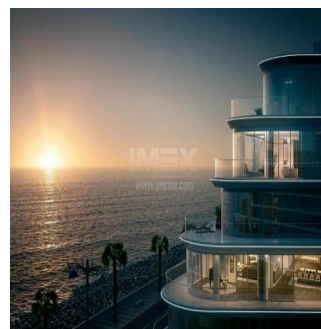

Penthouse

High-Quality Fully-Serviced 5 Bedroom Apartment Alef Residences Palm Jumeirah

Zjednoczone Emiraty Arabskie, Dubai, Dubai, , , ,

SALES PRICE

USD 5444000.00

- 725 qm
- rooms
- 5 bedrooms
- 5 bathrooms
- 5 floors
- 5 qm land area
- 5 car spaces

Pgs Realty
Pgs Realty
Panamá, Panama - Czas lokalny

+507 391-8878

Available From: 01.01.1970

Floor: 4   Floors: 4   Rok Zbudowany: 2017   Car Spaces: 4   Year Of Construction: 2017   Type: Office