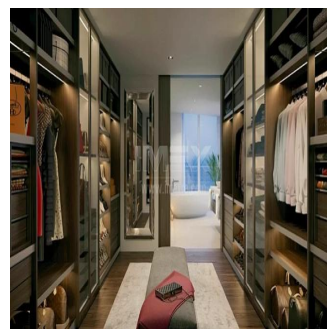

Penthouse

High-Quality Fully-Serviced 5 Bedroom Apartment Alef Residences Palm Jumeirah

Zjednoczone Emiraty Arabskie, Dubai, Dubai, , , ,

SALES PRICE

USD 5444000.00

- 725 qm
- rooms
- 5 bedrooms
- 5 bathrooms
- 5 floors
- 5 qm land area
- 5 car spaces

Pgs Realty
Pgs Realty
Panamá, Panama - Czas lokalny

+507 391-8878

Available From: 01.01.1970

Floor: 4   Floors: 4   Rok Zbudowany: 2017   Car Spaces: 4   Year Of Construction: 2017   Type: Office