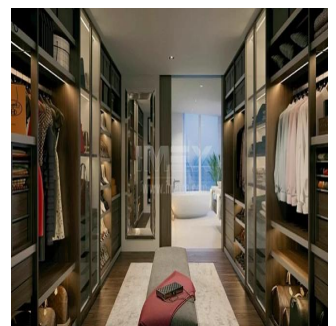

Penthouse

High-Quality Fully-Serviced 5 Bedroom Apartment Alef Residences Palm Jumeirah

Zjednoczone Emiraty Arabskie, Dubai, Dubai, , , ,

SALES PRICE

$ 5444000.00

725 qm

rooms

5 bedrooms

5 bathrooms

5 floors

5 qm land area

5 car spaces

Pgs Realty

Pgs Realty

Panamá, Panama - Czas lokalny

+507 391-8878

Available From: 01.01.1970

Floor: 4

Floors: 4

Rok Zbudowany:
2017

Car Spaces: 4

Year Of Construction: 2017

Type: Office