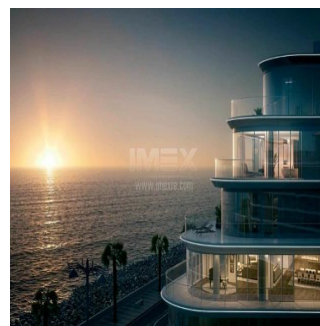

Penthouse

High-Quality Fully-Serviced 5 Bedroom Apartment Alef Residences Palm Jumeirah

Zjednoczone Emiraty Arabskie, Dubai, Dubai, , , ,

SALES PRICE

$ 5444000.00

725 qm

rooms

5 bedrooms

5 bathrooms

5 floors

5 qm land area

5 car spaces

Pgs Realty

Pgs Realty

Panamá, Panama - Czas lokalny

+507 391-8878

Available From: 01.01.1970

Floor: 4

Floors: 4

Rok Zbudowany:
2017

Car Spaces: 4

Year Of Construction: 2017

Type: Office