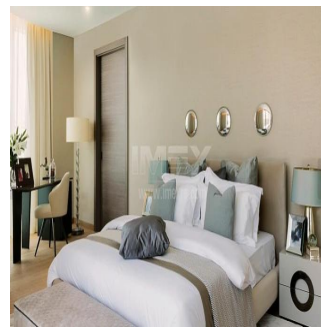

Penthouse

High End 2 Bedroom Hotel Apartment Alef Residences | Palm Jumeirah

'''

SALES PRICE

USD 4083000.00

- 446 qm
- rooms
- 2 bedrooms
- 2 bathrooms
- 2 floors
- 2 qm land area
- 2 car spaces

Pgs Realty
Pgs Realty
Panamá, Panama - Czas lokalny

+507 391-8878

Purchase one of 104 homes located in eight mansions featuring their own dedicated lobbies and private elevators on the western Crescent of Palm Jumeirah, the hottest high-end Dubai location. Ultra-premium fully-serviced 5 star apartments for investments and for comfort living. Up to 8 per cent annual ROI Lease Management Property Management Quality House-keeping Private Club 104 with 5-star VIP Service Seaview and 500-meters-long Private Beach Philippe Starck mixers Floor-to-ceiling Glass windows Private Beach Cabanas Landscaped Gardens Huge Wraparound Balconies