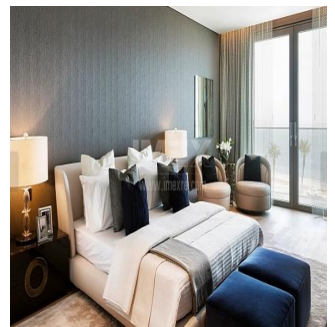

Penthouse

High End 2 Bedroom Hotel Apartment Alef Residences | Palm Jumeirah

'''

SALES PRICE

USD 4083000.00

- 446 qm
- rooms
- 2 bedrooms
- 2 bathrooms
- 2 floors
- 2 qm land area
- 2 car spaces

Pgs Realty
Pgs Realty
Panamá, Panama - Czas lokalny

+507 391-8878

Purchase one of 104 homes located in eight mansions featuring their own dedicated lobbies and private elevators on the western Crescent of Palm Jumeirah, the hottest high-end Dubai location. Ultra-premium fully-serviced 5 star apartments for investments and for comfort living. Up to 8 per cent annual ROI Lease Management Property Management Quality House-keeping Private Club 104 with 5-star VIP Service Seaview and 500-meters-long Private Beach Philippe Starck mixers Floor-to-ceiling Glass windows Private Beach Cabanas Landscaped Gardens Huge Wraparound Balconies