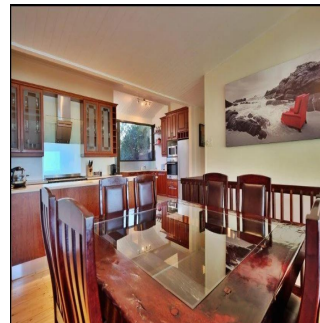

Padeco Realty  
Panamá, Panama - Czas lokalny

 **+507 67814141**

DRIVE INTO YOUR OWN NORTH FACING BUNGALOW ON THE RIDGE OVERLOOKING THE FAMOUS CLIFTON BEACHES Perfectly positioned overlooking the beautiful Clifton beaches and taking in the exceptional advantage of mountain views. Enjoy the tranquil sounds of crashing waves on the shore whilst lounging next to the rim-flow pool and private garden, perfect for entertaining. The bungalow offers an open-plan lounge, dining room and kitchen flowing onto a large deck. 4 Bedrooms, 3 bathrooms, 3 parking bays and a rented tandem garage.