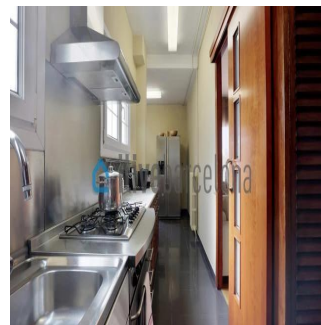

Panamá, Panama - Czas lokalny

+507 6030-6782

Bright apartment in l'Eixample with a 16sqm of terrace, just a few steps from Plaza Catalunya, located on a royal estate. Amazing penthouse in l'Eixample Beautiful penthouse of 197sqm useful just a few steps from Plaza Catalunya. The apartment is located in a royal estate that has been remodeled a couple of years ago. The house has a lot of light and has an interior terrace of 16 m2 with an electric awning. It also has a large living room with unevenness (there is a reform project available by the owner), American kitchen with access to the terrace where it houses a large number of cabinets and a table for four people; a single room with a bathroom (preferably service or ironing area), two full bathrooms and three double bedrooms with large closets and rest areas. In the building there is a concierge service.