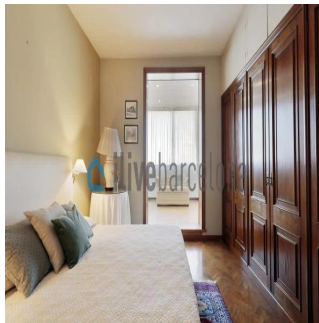

Panamá, Panama - Czas lokalny

+507 6030-6782

Bright apartment in l'Eixample with a 16sqm of terrace, just a few steps from Plaza Catalunya, located on a royal estate. Amazing penthouse in l'Eixample Beautiful penthouse of 197sqm useful just a few steps from Plaza Catalunya. The apartment is located in a royal estate that has been remodeled a couple of years ago. The house has a lot of light and has an interior terrace of 16 m2 with an electric awning. It also has a large living room with unevenness (there is a reform project available by the owner), American kitchen with access to the terrace where it houses a large number of cabinets and a table for four people; a single room with a bathroom (preferably service or ironing area), two full bathrooms and three double bedrooms with large closets and rest areas. In the building there is a concierge service.