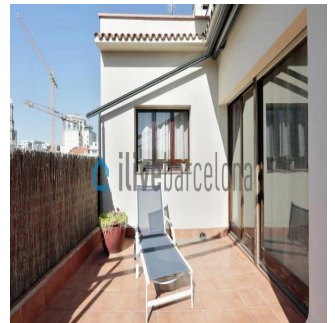

Panamá, Panama - Czas lokalny

+507 6030-6782

Bright apartment in l'Eixample with a 16sqm of terrace, just a few steps from Plaza Catalunya, located on a royal estate. Amazing penthouse in l'Eixample Beautiful penthouse of 197sqm useful just a few steps from Plaza Catalunya. The apartment is located in a royal estate that has been remodeled a couple of years ago. The house has a lot of light and has an interior terrace of 16 m2 with an electric awning. It also has a large living room with unevenness (there is a reform project available by the owner), American kitchen with access to the terrace where it houses a large number of cabinets and a table for four people; a single room with a bathroom (preferably service or ironing area), two full bathrooms and three double bedrooms with large closets and rest areas. In the building there is a concierge service.