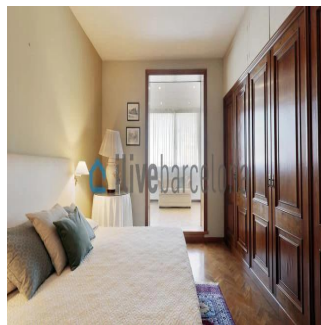

Panamá, Panama - Czas lokalny

+507 6030-6782

Bright apartment in l'Eixample with a 16sqm of terrace, just a few steps from Plaza Catalunya, located on a royal estate. Amazing penthouse in l'Eixample Beautiful penthouse of 197sqm useful just a few steps from Plaza Catalunya. The apartment is located in a royal estate that has been remodeled a couple of years ago. The house has a lot of light and has an interior terrace of 16 m2 with an electric awning. It also has a large living room with unevenness (there is a reform project available by the owner), American kitchen with access to the terrace where it houses a large number of cabinets and a table for four people; a single room with a bathroom (preferably service or ironing area), two full bathrooms and three double bedrooms with large closets and rest areas. In the building there is a concierge service.