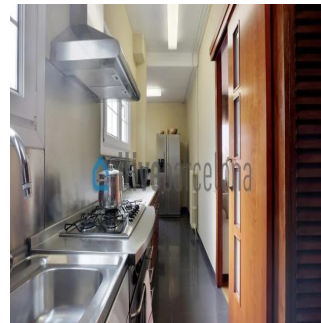

Panamá, Panama - Czas lokalny

+507 6030-6782

Bright apartment in l'Eixample with a 16sqm of terrace, just a few steps from Plaza Catalunya, located on a royal estate. Amazing penthouse in l'Eixample Beautiful penthouse of 197sqm useful just a few steps from Plaza Catalunya. The apartment is located in a royal estate that has been remodeled a couple of years ago. The house has a lot of light and has an interior terrace of 16 m2 with an electric awning. It also has a large living room with unevenness (there is a reform project available by the owner), American kitchen with access to the terrace where it houses a large number of cabinets and a table for four people; a single room with a bathroom (preferably service or ironing area), two full bathrooms and three double bedrooms with large closets and rest areas. In the building there is a concierge service.