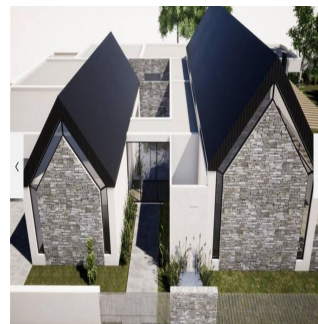

Penthouse

Single Storey 4 Bedroom Family Dream House For Sale In Houghton Estate

, , 2198,

SALES PRICE

USD 608739.00

450 qm

8 rooms

4 bedrooms

4 bathrooms

4 floors

4 qm land area

4 car spaces

Ephraim Zaslansky

Firzt Realty

Johannesburg, South Africa - Czas lokalny

27 11 731 0300