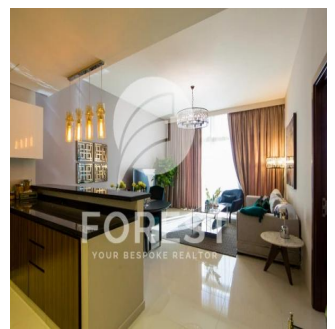

Penthouse

Breathtaking Huge 1 Bedroom Apartment Dezire Residences

Panama, Panama, Panama City, , , ,

SALES PRICE

USD 870000.00

- 🏠 930 qft
- 🏠 3 rooms
- 🛏 1 bedrooms
- 🚿 2 bathrooms
- 🏠 2 floors
- 📏 2 qft land area
- 🚗 2 car spaces

Romy Tarboton

Signature Real Estate

Cape Town, South Africa - Czas lokalny

+27 (0)76 455 9450

Amazing big fully furnished Apartment in Dezire Residences. With Balcony.

Available From: 01.12.2020

Floor: 4 Floors: 4 Rok Zbudowany: 2017 Car Spaces: 4 Year Of Construction: 2017 Type: Office