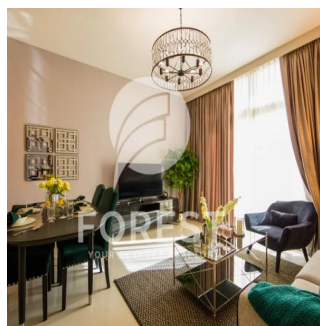

Amazing big fully furnished Apartment in Dezire Residences. With Balcony.

Available From: 01.12.2020

Floor: 4   Floors: 4   Rok Zbudowany: 2017   Car Spaces: 4   Year Of Construction: 2017   Type: Office