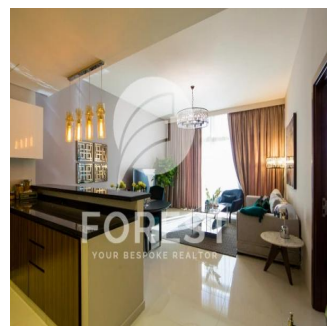

# Breathtaking Huge 1 Bedroom Apartment Dezire Residences

Panama, Panama, Panama City, , , ,

SALES PRICE

**USD 870000.00**

- 🏠 930 qft
- 🏠 3 rooms
- 🛏 1 bedrooms
- 🚿 2 bathrooms
- 🏠 2 floors
- 📏 2 qft land area
- 🚗 2 car spaces

**Romy Tarboton**

Signature Real Estate

Cape Town, South Africa - Czas lokalny

+27 (0)76 455 9450

Amazing big fully furnished Apartment in Dezire Residences. With Balcony.

Available From: 01.12.2020

Floor: 4    Floors: 4    Rok Zbudowany: 2017    Car Spaces: 4    Year Of Construction: 2017    Type: Office