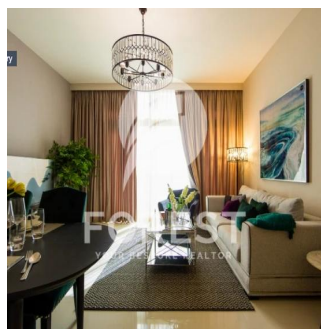

Penthouse

Breathtaking Huge 1 Bedroom Apartment Dezire Residences

Panama, Panama, Panama City, , , ,

SALES PRICE

USD 870000.00

- 🏠 930 qft
- 🏠 3 rooms
- 🛏 1 bedrooms
- 🚿 2 bathrooms
- 🏠 2 floors
- 📏 2 qft land area
- 🚗 2 car spaces

Romy Tarboton

Signature Real Estate

Cape Town, South Africa - Czas lokalny

+27 (0)76 455 9450

Amazing big fully furnished Apartment in Dezire Residences. With Balcony.

Available From: 01.12.2020

Floor: 4 Floors: 4 Rok Zbudowany: 2017 Car Spaces: 4 Year Of Construction: 2017 Type: Office