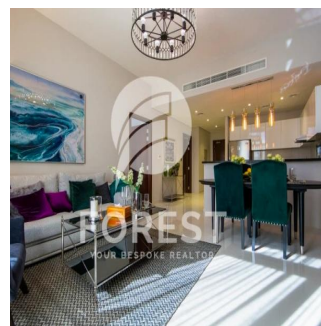

Amazing big fully furnished Apartment in Dezire Residences. With Balcony.

Available From: 01.12.2020

Floor: 4   Floors: 4   Rok Zbudowany: 2017   Car Spaces: 4   Year Of Construction: 2017   Type: Office