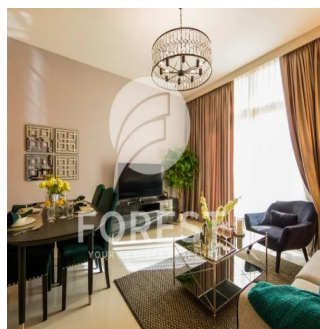

Penthouse

Breathtaking Huge 1 Bedroom Apartment Dezire Residences

Panama, Panama, Panama City, , , ,

SALES PRICE

USD 870000.00

- 🏠 930 qft
- 🏠 3 rooms
- 🛏 1 bedrooms
- 🚿 2 bathrooms
- 🏠 2 floors
- 📏 2 qft land area
- 🚗 2 car spaces

Romy Tarboton

Signature Real Estate

Cape Town, South Africa - Czas lokalny

+27 (0)76 455 9450

Amazing big fully furnished Apartment in Dezire Residences. With Balcony.

Available From: 01.12.2020

Floor: 4 Floors: 4 Rok Zbudowany: 2017 Car Spaces: 4 Year Of Construction: 2017 Type: Office