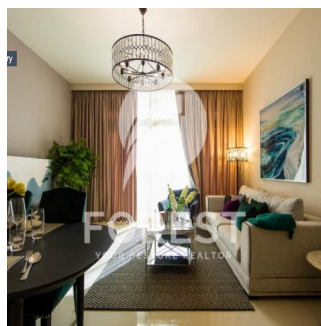

Amazing big fully furnished Apartment in Dezire Residences. With Balcony.

Available From: 01.12.2020

Floor: 4   Floors: 4   Rok Zbudowany: 2017   Car Spaces: 4   Year Of Construction: 2017   Type: Office