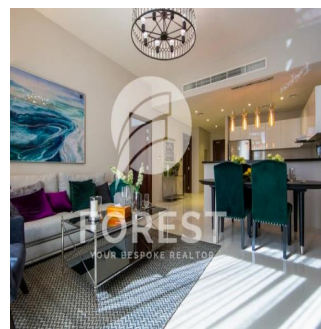

Penthouse

Breathtaking Huge 1 Bedroom Apartment Dezire Residences

Panama, Panama, Panama City, , , ,

SALES PRICE

USD 870000.00

- 🏠 930 qft
- 🏠 3 rooms
- 🛏 1 bedrooms
- 🚿 2 bathrooms
- 🏠 2 floors
- 📏 2 qft land area
- 🚗 2 car spaces

Romy Tarboton

Signature Real Estate

Cape Town, South Africa - Czas lokalny

+27 (0)76 455 9450

Amazing big fully furnished Apartment in Dezire Residences. With Balcony.

Available From: 01.12.2020

Floor: 4 Floors: 4 Rok Zbudowany: 2017 Car Spaces: 4 Year Of Construction: 2017 Type: Office