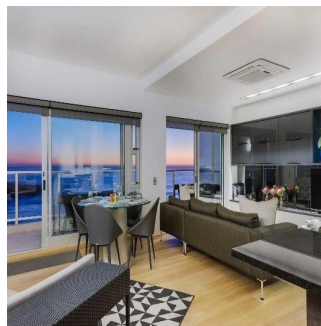

Penthouse

Modern And Fully Furnished 2 Bedroom Apartment To Let In Bantry Bay

Panama, Panama, Panama City, , , 8005,

MIESIECZNA CENA WYNAJMU

\$ 3371.00

SALES PRICE

\$ 0.00

🏠 115 qm 🏠 4 rooms 🛏️ 2 bedrooms 🚿 2 bathrooms

🏠 2 floors 📏 2 qm land area 🚗 2 car spaces

Michael Bauer
Sa Property
Cape Town, South Africa - Czas lokalny

📞 +27 0832554442

Live the ultimate lifestyle.... Modern and sunny fully furnished and equipped with Italian appliances this brand new apartment with unsurpassed sea views has 2 spacious bedrooms (main en-suite) guest WC and ample BIC's and large 25m2 private balcony. Best location 100m from Saunders beach and tidal pool. Security block with remote, cellular access control. pre-paid electricity, DSTV, Fibre WiFi and lock-up garage.