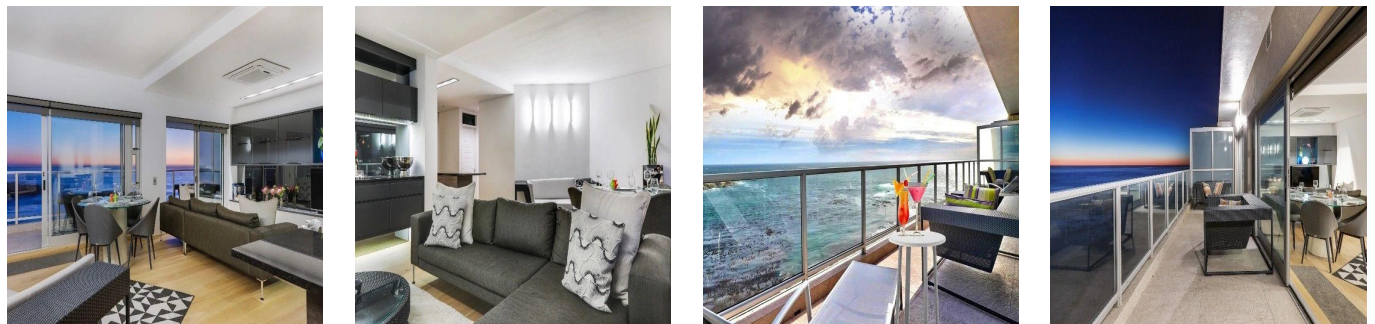

Penthouse

Modern And Fully Furnished 2 Bedroom Apartment To Let In Bantry Bay

Panama, Panama, Panama City, , , 8005,

MIESIECZNA CENA WYNAJMU

USD 3371.00

SALES PRICE

USD 0.00

-  115 qm
-  4 rooms
-  2 bedrooms
-  2 bathrooms
-  2 floors
-  2 qm land area
-  2 car spaces

Michael Bauer
Sa Property
Cape Town, South Africa - Czas lokalny

 +27 0832554442

Live the ultimate lifestyle.... Modern and sunny fully furnished and equipped with Italian appliances this brand new apartment with unsurpassed sea views has 2 spacious bedrooms (main en-suite) guest WC and ample BIC's and large 25m2 private balcony. Best location 100m from Saunders beach and tidal pool. Security block with remote, cellular access control. pre-paid electricity, DSTV, Fibre WiFi and lock-up garage.