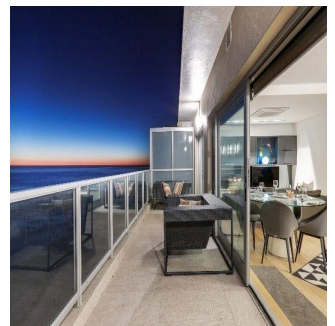

Penthouse

Modern And Fully Furnished 2 Bedroom Apartment To Let In Bantry Bay

Panama, Panama, Panama City, , , 8005,

MIESIECZNA CENA WYNAJMU

\$ 3371.00

SALES PRICE

\$ 0.00

🏠 115 qm 🏠 4 rooms 🛏️ 2 bedrooms 🚿 2 bathrooms

🏠 2 floors 📏 2 qm land area 🚗 2 car spaces

Michael Bauer
Sa Property
Cape Town, South Africa - Czas lokalny

📞 +27 0832554442

Live the ultimate lifestyle.... Modern and sunny fully furnished and equipped with Italian appliances this brand new apartment with unsurpassed sea views has 2 spacious bedrooms (main en-suite) guest WC and ample BIC's and large 25m2 private balcony. Best location 100m from Saunders beach and tidal pool. Security block with remote, cellular access control. pre-paid electricity, DSTV, Fibre WiFi and lock-up garage.