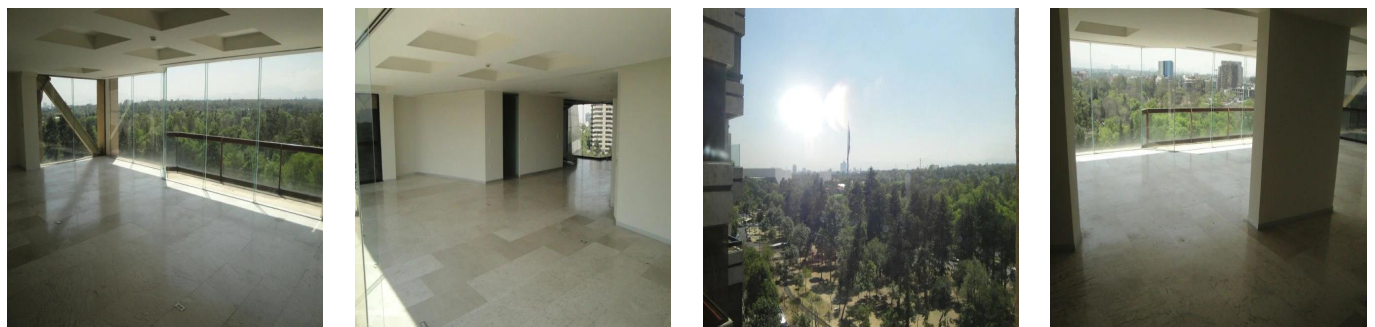

Penthouse

Elegant Apartment In Prestigious Building

Panama, Panama, Panama City, Campos Elíseos, , ,

MIESIECZNA CENA WYNAJMU

\$ 7000.00

SALES PRICE

\$ 0.00

- 400 qm
- 7 rooms
- 3 bedrooms
- 4 bathrooms
- 4 floors
- 4 qm land area
- 4 car spaces

Bruno Paul Burlon
 Best Realty Mexico
 Ciudad de México, Mexico - Czas lokalny

+52 55 1766 5789

Elegant apartment in prestigious building with police security guard, elegant lobby, panoramic view of the park, close to Lincoln Park and the shopping area with restaurants and cafes, make this apartment an ideal place to live. Built on 2 levels, elegant living room with marble floors, 2 level circular staircase, hardwood floors, family TV room, 3 bedrooms with bathroom and walk-in closet in the master bedroom. Complete service areas, gym y sala de reuniones, for rent with or without appliances.

Available From: 31.08.2019

Floor: 4 Floors: 4 Rok Zbudowany: 2017 Car Spaces: 4 Year Of Construction: 2017 Type: Office

Udogodnienia

ID	Identyfikator nieruchomości
----	-----------------------------

Outdoor Amenities