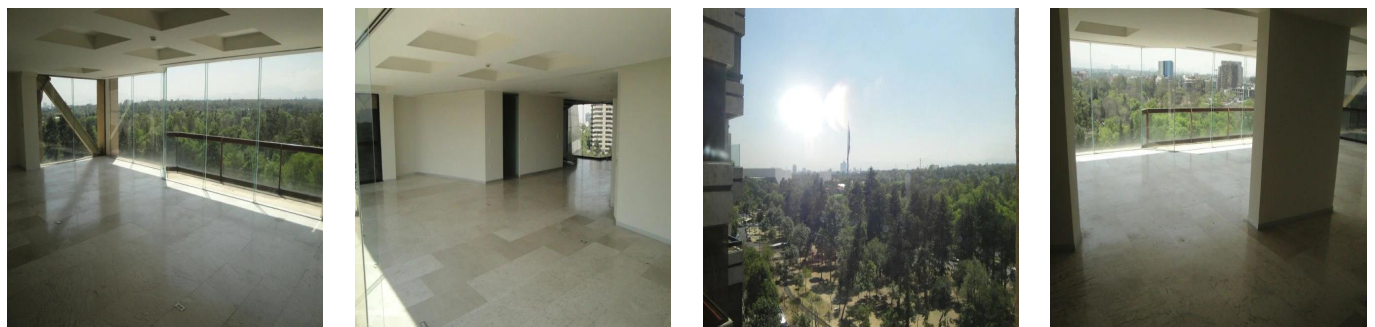

Penthouse

Elegant Apartment In Prestigious Building

Panama, Panama, Panama City, Campos Elíseos, , ,

MIESIECZNA CENA WYNAJMU

USD 7000.00

SALES PRICE

USD 0.00

- 400 qm
- 7 rooms
- 3 bedrooms
- 4 bathrooms
- 4 floors
- 4 qm land area
- 4 car spaces

Bruno Paul Bourlon
 Best Realty Mexico
 Ciudad de México, Mexico - Czas lokalny

+52 55 1766 5789

Elegant apartment in prestigious building with police security guard, elegant lobby, panoramic view of the park, close to Lincoln Park and the shopping area with restaurants and cafes, make this apartment an ideal place to live. Built on 2 levels, elegant living room with marble floors, 2 level circular staircase, hardwood floors, family TV room, 3 bedrooms with bathroom and walk-in closet in the master bedroom. Complete service areas, gym y sala de reuniones, for rent with or without appliances.

Available From: 31.08.2019

Floor: 4 Floors: 4 Rok Zbudowany: 2017 Car Spaces: 4 Year Of Construction: 2017 Type: Office

Udogodnienia

ID	Identyfikator nieruchomości
----	-----------------------------

Outdoor Amenities