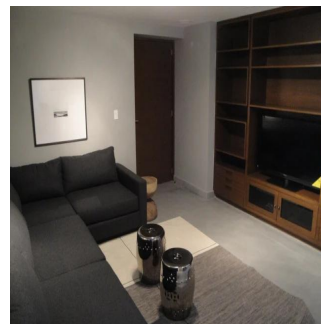

Penthouse

Beautiful Vip Apartment With Panoramic View Of The Park

Panama, Panamá, Panamá, Campos Elíseos, , ,

MIESIECZNA CENA WYNAJMU

USD 7000.00

SALES PRICE

USD 0.00

325 qm   6 rooms   3 bedrooms   3 bathrooms

3 floors   3 qm land area   3 car spaces

Bruno Paul Bourlon
Best Realty Mexico
Ciudad de México, Mexico - Czas lokalny

+52 55 1766 5789

Available From: 30.08.2019

Floor: 4   Floors: 4   Rok Zbudowany: 2017   Car Spaces: 4   Year Of Construction: 2017   Type: Office