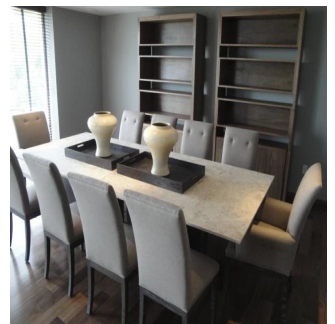

Penthouse

Beautiful Vip Apartment With Panoramic View Of The Park

Panama, Panamá, Panamá, Campos Elíseos, , ,

MIESIECZNA CENA WYNAJMU

USD 7000.00

SALES PRICE

USD 0.00

325 qm   6 rooms   3 bedrooms   3 bathrooms

3 floors   3 qm land area   3 car spaces

Bruno Paul Bourlon
Best Realty Mexico
Ciudad de México, Mexico - Czas lokalny

+52 55 1766 5789

Available From: 30.08.2019

Floor: 4   Floors: 4   Rok Zbudowany: 2017   Car Spaces: 4   Year Of Construction: 2017   Type: Office