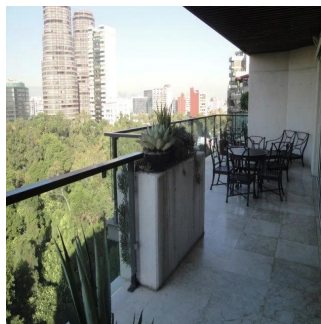

Penthouse

Beautiful Penthouse With Awesome Terrace In Front Of The Woods

Panama, Panama, Panama City, Campos Eliseos, , ,

MIESIĘCZNA CENA WYNAJMU

USD 9500.00

SALES PRICE

USD 0.00

- 438 qm
- 6 rooms
- 3 bedrooms
- 3 bathrooms
- 3 floors
- 3 qm land area
- 3 car spaces

Bruno Paul Bourlon
Best Realty Mexico
Ciudad de México, Mexico - Czas lokalny

+52 55 1766 5789

Beautiful VIP 2-level Penthouse. Fully furnished. 3 bedrooms with bathroom. Master bedroom with large dressing-room and jacuzzi. 656 sqft of terraces. TV area and office,..2 car parking. Security, Awesome view of Park and Chapultepec Castle.

Available From: 30.08.2019

Floor: 4   Floors: 4   Rok Zbudowany: 2017   Car Spaces: 4   Year Of Construction: 2017   Type: Office