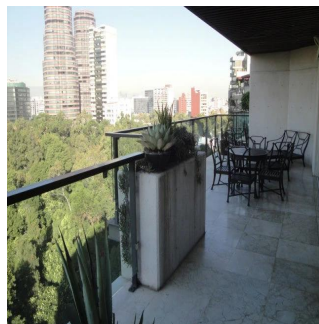

Beautiful VIP 2-level Penthouse. Fully furnished. 3 bedrooms with bathroom. Master bedroom with large dressing-room and jacuzzi. 656 sqft of terraces. TV area and office,..2 car parking. Security, Awesome view of Park and Chapultepec Castle.

Available From: 30.08.2019

Floor: 4   Floors: 4   Rok Zbudowany: 2017   Car Spaces: 4   Year Of Construction: 2017   Type: Office