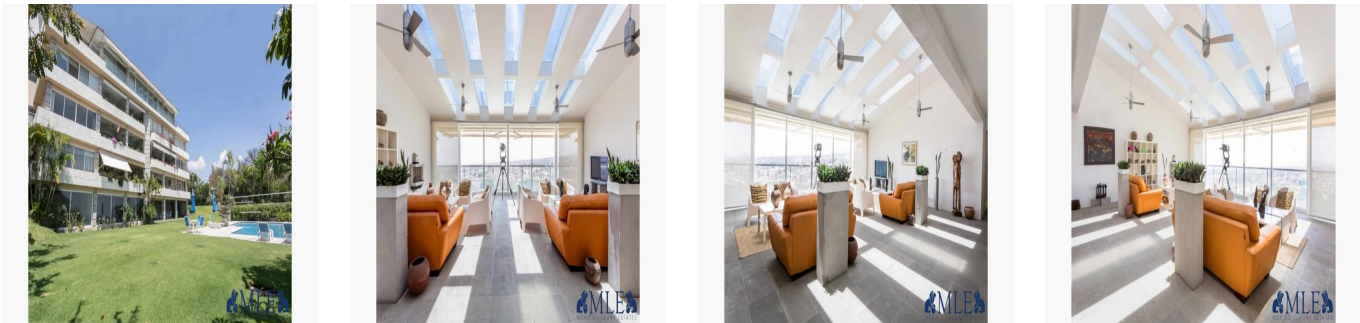

Penthouse

Penthouse Premium With Panorama View

Panama, Panamá, Panamá, , , ,

SALES PRICE

USD 852400.00

-  544 qm
-  6 rooms
-  3 bedrooms
-  3 bathrooms
-  3 floors
-  3 qm land area
-  3 car spaces

Mexico Luxury Estates
Mexico Luxury Estates
Cuernavaca, Mexico - Czas lokalny

 +52 (777)221-0421

Glorious light illuminates this spectacular modern Penthouse on a commanding height above the town. By day, its subtle skylights reflect a spectrum of color on high white ceilings and walls. Evening shadows carve dramatic sunsets on the mountains and the night views mesmerize. Formal lines and sleek natural stone floors complement the Penthouse which is extensive yet comfortable and above all, endowed with a warm friendly ambience enhanced by the owners' personal treasures from world travels, some of them displayed in gallery settings. Open dining and living areas magnify the overall sense of sculptured space. There are three generous sized bedrooms, and three and a half baths with the Master suite boasting a sitting area, private terrace and an ample walk-in closet. Finished to their tasteful specifications, the owners incorporated various practical ideas and amenities including an open bar, a stainless steel galley-style kitchen, a private office, and three outdoor terraces. A large service area has a laundry room, bedroom and bath. Additional storage is in the independent parking area which holds 7 plus cars. The completely separate, non public entrance gives the impression of a private home yet maintains the amenities and conveniences of a turn key penthouse. Premium Panorama Penthouse takes its name from the unsurpassable views, and having a sense of over seeing it all.

Available From: 27.08.2019

Floor: 4 Floors: 4 Rok Zbudowany: 2017 Car Spaces: 4 Year Of Construction: 2017 Type: Office

Udogodnienia

ID Identyfikator nieruchomości

Outdoor Amenities