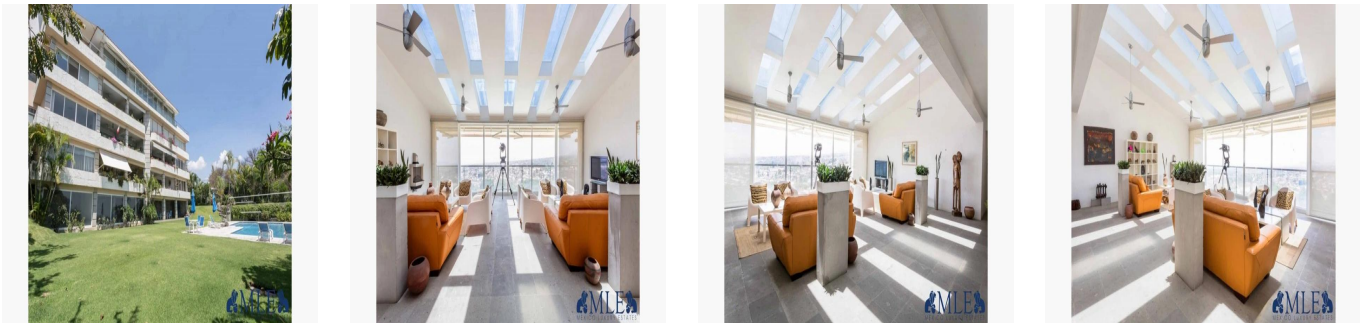

Penthouse

Penthouse Premium With Panorama View

Panama, Panamá, Panamá, , , ,

SALES PRICE

\$ 852400.00

- 544 qm
- 6 rooms
- 3 bedrooms
- 3 bathrooms
- 3 floors
- 3 qm land area
- 3 car spaces

Mexico Luxury Estates
Mexico Luxury Estates
Cuernavaca, Mexico - Czas lokalny

+52 (777)221-0421

Glorious light illuminates this spectacular modern Penthouse on a commanding height above the town. By day, its subtle skylights reflect a spectrum of color on high white ceilings and walls. Evening shadows carve dramatic sunsets on the mountains and the night views mesmerize. Formal lines and sleek natural stone floors complement the Penthouse which is extensive yet comfortable and above all, endowed with a warm friendly ambience enhanced by the owners' personal treasures from world travels, some of them displayed in gallery settings. Open dining and living areas magnify the overall sense of sculptured space. There are three generous sized bedrooms, and three and a half baths with the Master suite boasting a sitting area, private terrace and an ample walk-in closet. Finished to their tasteful specifications, the owners incorporated various practical ideas and amenities including an open bar, a stainless steel galley-style kitchen, a private office, and three outdoor terraces. A large service area has a laundry room, bedroom and bath. Additional storage is in the independent parking area which holds 7 plus cars. The completely separate, non public entrance gives the impression of a private home yet maintains the amenities and conveniences of a turn key penthouse. Premium Panorama Penthouse takes its name from the unsurpassable views, and having a sense of over seeing it all.