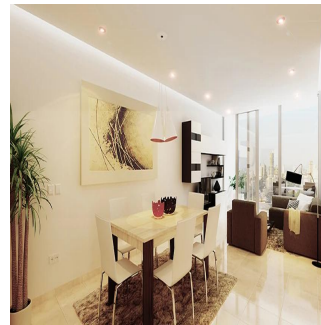

Available From: 20.08.2019

Floor: 4   Floors: 4   Rok Zbudowany: 2017   Car Spaces: 4   Year Of Construction: 2017   Type: Office