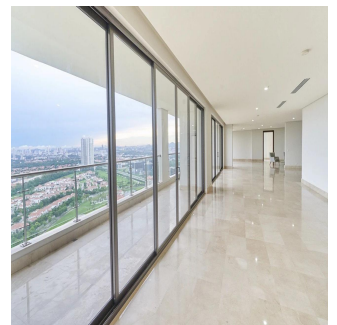

Javier Sierra

Ivan Sierra Inversiones

Panamá, Panama - Czas lokalny

+507 236-8353

A luxurious tower of 30 floors of residential apartments located in Santa María Golf & Country Club, one of the most exclusive projects in Panama, minutes from Costa del Este. La Vista on the Green is a luxury building with family apartments of impeccable finishes. With a privileged location and beautiful views of the golf course designed by Nicklaus Design, residents of Santa María Golf & Country Club can enjoy quick and easy access to Costa del Este, the city center, the best banking area, exclusive areas of shops and direct access to Tocumen International airport. Santa María is a luxury residential complex where modernity is combined with greenery, creating an incomparable lifestyle. The Santa María, a Luxury Collection Hotel & Golf Resort is a five-star urban resort that offers exceptional experiences to the most knowledgeable travelers who are looking for a true connection with the destination. The hotel has 182 luxury rooms and suites with Panamanian design elements. Surrounded by the extraordinary view of the professional golf course, designed by Nicklaus Design, the resort has three restaurants, an avant-garde spa, a gym with rejuvenating natural light, an outdoor pool overlooking the golf course and exceptional spaces for Events and meetings Our exclusive apartment is different from everyone in the building as it is a full 600 m2 flat with a large balcony that encourages you to relax with the beautiful views of the city's skyscrapers, the Pacific Ocean and the greenery of the golf course . Of course the best finishes that can be offered in marble floors, kitchen with island, marble envelopes in kitchen and bathrooms, excellent imported faucets and solid doors throughout the apartment. The building has all the amenities for the enjoyment of your family and loved ones.