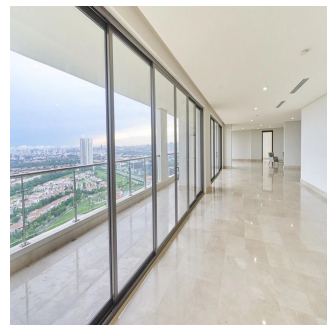

Javier Sierra

Ivan Sierra Inversiones

Panamá, Panama - Czas lokalny

+507 236-8353

A luxurious tower of 30 floors of residential apartments located in Santa María Golf & Country Club, one of the most exclusive projects in Panama, minutes from Costa del Este. La Vista on the Green is a luxury building with family apartments of impeccable finishes. With a privileged location and beautiful views of the golf course designed by Nicklaus Design, residents of Santa María Golf & Country Club can enjoy quick and easy access to Costa del Este, the city center, the best banking area, exclusive areas of shops and direct access to Tocumen International airport. Santa María is a luxury residential complex where modernity is combined with greenery, creating an incomparable lifestyle. The Santa María, a Luxury Collection Hotel & Golf Resort is a five-star urban resort that offers exceptional experiences to the most knowledgeable travelers who are looking for a true connection with the destination. The hotel has 182 luxury rooms and suites with Panamanian design elements. Surrounded by the extraordinary view of the professional golf course, designed by Nicklaus Design, the resort has three restaurants, an avant-garde spa, a gym with rejuvenating natural light, an outdoor pool overlooking the golf course and exceptional spaces for Events and meetings Our exclusive apartment is different from everyone in the building as it is a full 600 m2 flat with a large balcony that encourages you to relax with the beautiful views of the city's skyscrapers, the Pacific Ocean and the greenery of the golf course . Of course the best finishes that can be offered in marble floors, kitchen with island, marble envelopes in kitchen and bathrooms, excellent imported faucets and solid doors throughout the apartment. The building has all the amenities for the enjoyment of your family and loved ones.