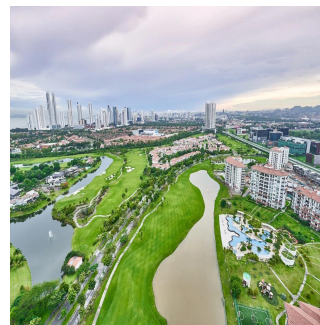

Javier Sierra

Ivan Sierra Inversiones

Panamá, Panama - Czas lokalny

+507 236-8353

A luxurious tower of 30 floors of residential apartments located in Santa María Golf & Country Club, one of the most exclusive projects in Panama, minutes from Costa del Este. La Vista on the Green is a luxury building with family apartments of impeccable finishes. With a privileged location and beautiful views of the golf course designed by Nicklaus Design, residents of Santa María Golf & Country Club can enjoy quick and easy access to Costa del Este, the city center, the best banking area, exclusive areas of shops and direct access to Tocumen International airport. Santa María is a luxury residential complex where modernity is combined with greenery, creating an incomparable lifestyle. The Santa María, a Luxury Collection Hotel & Golf Resort is a five-star urban resort that offers exceptional experiences to the most knowledgeable travelers who are looking for a true connection with the destination. The hotel has 182 luxury rooms and suites with Panamanian design elements. Surrounded by the extraordinary view of the professional golf course, designed by Nicklaus Design, the resort has three restaurants, an avant-garde spa, a gym with rejuvenating natural light, an outdoor pool overlooking the golf course and exceptional spaces for Events and meetings Our exclusive apartment is different from everyone in the building as it is a full 600 m2 flat with a large balcony that encourages you to relax with the beautiful views of the city's skyscrapers, the Pacific Ocean and the greenery of the golf course . Of course the best finishes that can be offered in marble floors, kitchen with island, marble envelopes in kitchen and bathrooms, excellent imported faucets and solid doors throughout the apartment. The building has all the amenities for the enjoyment of your family and loved ones.