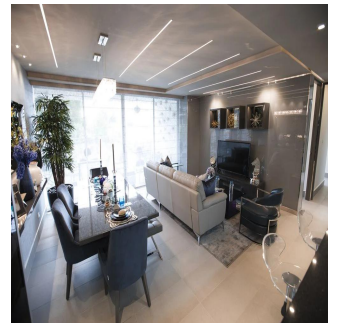

**Javier Sierra**

Ivan Sierra Inversiones

Panamá, Panama - Czas lokalny

+507 236-8353

With its privileged and elevated location in the Barrio de La Loma, one of the most exclusive residential areas of the city known for its tranquility and its spectacular panoramic views, Loma Vista Tower will rise with 31 floors in two towers under the same facade, divided with an independent lobby for each of the towers, providing greater privacy to its residents. Loma Vista Tower was designed by the internationally renowned architect firm Mallol & Mallol, with a modern and imposing facade, as well as its fine finishes and luxury details, its excellent distributions in each of its apartments, with wide areas and variety of footage. Among the spectacular facilities it will offer: - Apartments with 1 Parking - 5 high-speed elevators - Lobby for each of the towers - Balcony with panoramic views of the city - Imported kitchen furniture and granite countertops - Fine high-format coverings - It will have the most complete Social Area of Panama - 2 swimming pools for adults and 1 swimming pool for children - Gym area - Squash court - Playroom for children - Cinema Room - Party room - Lounge - Spa with sauna and bathroom Turkish - Jacuzzi