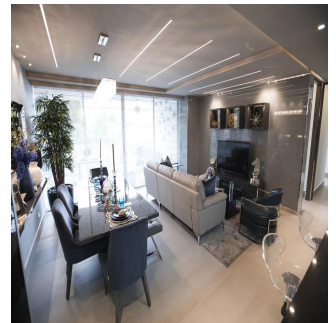

Penthouse

Apartment In La Loma Hato Pintado

Singapore, Singapore, Singapore, , , ,

SALES PRICE

USD 255400.00

- 🏠 112 qm
- 🛏️ 4 rooms
- 🛏️ 2 bedrooms
- 🚿 2 bathrooms
- 🏗️ 2 floors
- 📏 2 qm land area
- 🚗 2 car spaces

Javier Sierra

Ivan Sierra Inversiones

Panamá, Panama - Czas lokalny

+507 236-8353

With its privileged and elevated location in the Barrio de La Loma, one of the most exclusive residential areas of the city known for its tranquility and its spectacular panoramic views, Loma Vista Tower will rise with 31 floors in two towers under the same facade, divided with an independent lobby for each of the towers, providing greater privacy to its residents. Loma Vista Tower was designed by the internationally renowned architect firm Mallol & Mallol, with a modern and imposing facade, as well as its fine finishes and luxury details, its excellent distributions in each of its apartments, with wide areas and variety of footage. Among the spectacular facilities it will offer: - Apartments with 1 Parking - 5 high-speed elevators - Lobby for each of the towers - Balcony with panoramic views of the city - Imported kitchen furniture and granite countertops - Fine high-format coverings - It will have the most complete Social Area of Panama - 2 swimming pools for adults and 1 swimming pool for children - Gym area - Squash court - Playroom for children - Cinema Room - Party room - Lounge - Spa with sauna and bathroom Turkish - Jacuzzi