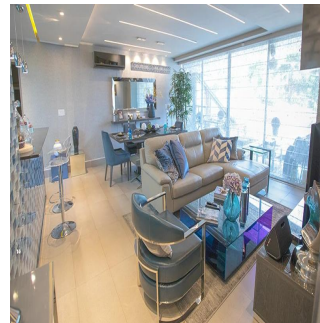

# Apartment In La Loma Hato Pintado

Singapore, Singapore, Singapore, , , ,

SALES PRICE

**\$ 255400.00**

- 🏠 112 qm
- 🛏️ 4 rooms
- 🛏️ 2 bedrooms
- 🚿 2 bathrooms
- 🏗️ 2 floors
- 📏 2 qm land area
- 🚗 2 car spaces

**Javier Sierra**

Ivan Sierra Inversiones

Panamá, Panama - Czas lokalny

+507 236-8353

With its privileged and elevated location in the Barrio de La Loma, one of the most exclusive residential areas of the city known for its tranquility and its spectacular panoramic views, Loma Vista Tower will rise with 31 floors in two towers under the same facade, divided with an independent lobby for each of the towers, providing greater privacy to its residents. Loma Vista Tower was designed by the internationally renowned architect firm Mallol & Mallol, with a modern and imposing facade, as well as its fine finishes and luxury details, its excellent distributions in each of its apartments, with wide areas and variety of footage. Among the spectacular facilities it will offer: - Apartments with 1 Parking - 5 high-speed elevators - Lobby for each of the towers - Balcony with panoramic views of the city - Imported kitchen furniture and granite countertops - Fine high-format coverings - It will have the most complete Social Area of Panama - 2 swimming pools for adults and 1 swimming pool for children - Gym area - Squash court - Playroom for children - Cinema Room - Party room - Lounge - Spa with sauna and bathroom Turkish - Jacuzzi