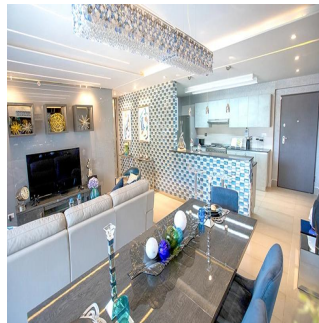

Penthouse

Apartment In La Loma Hato Pintado

Singapore, Singapore, Singapore, , , ,

SALES PRICE

USD 255400.00

- 🏠 112 qm
- 🛏️ 4 rooms
- 🛏️ 2 bedrooms
- 🚿 2 bathrooms
- 🏗️ 2 floors
- 📏 2 qm land area
- 🚗 2 car spaces

Javier Sierra

Ivan Sierra Inversiones

Panamá, Panama - Czas lokalny

+507 236-8353

With its privileged and elevated location in the Barrio de La Loma, one of the most exclusive residential areas of the city known for its tranquility and its spectacular panoramic views, Loma Vista Tower will rise with 31 floors in two towers under the same facade, divided with an independent lobby for each of the towers, providing greater privacy to its residents. Loma Vista Tower was designed by the internationally renowned architect firm Mallol & Mallol, with a modern and imposing facade, as well as its fine finishes and luxury details, its excellent distributions in each of its apartments, with wide areas and variety of footage. Among the spectacular facilities it will offer: - Apartments with 1 Parking - 5 high-speed elevators - Lobby for each of the towers - Balcony with panoramic views of the city - Imported kitchen furniture and granite countertops - Fine high-format coverings - It will have the most complete Social Area of Panama - 2 swimming pools for adults and 1 swimming pool for children - Gym area - Squash court - Playroom for children - Cinema Room - Party room - Lounge - Spa with sauna and bathroom Turkish - Jacuzzi