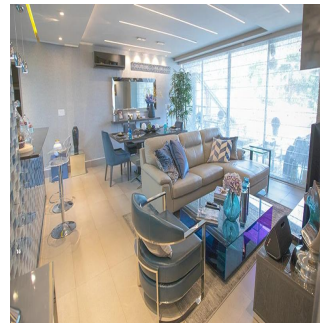

Penthouse

Apartment In La Loma Hato Pintado

Singapore, Singapore, Singapore, , , ,

SALES PRICE

USD 255400.00

- 🏠 112 qm
- 🛏️ 4 rooms
- 🛏️ 2 bedrooms
- 🚿 2 bathrooms
- 🏗️ 2 floors
- 📏 2 qm land area
- 🚗 2 car spaces

Javier Sierra

Ivan Sierra Inversiones

Panamá, Panama - Czas lokalny

+507 236-8353

With its privileged and elevated location in the Barrio de La Loma, one of the most exclusive residential areas of the city known for its tranquility and its spectacular panoramic views, Loma Vista Tower will rise with 31 floors in two towers under the same facade, divided with an independent lobby for each of the towers, providing greater privacy to its residents. Loma Vista Tower was designed by the internationally renowned architect firm Mallol & Mallol, with a modern and imposing facade, as well as its fine finishes and luxury details, its excellent distributions in each of its apartments, with wide areas and variety of footage. Among the spectacular facilities it will offer: - Apartments with 1 Parking - 5 high-speed elevators - Lobby for each of the towers - Balcony with panoramic views of the city - Imported kitchen furniture and granite countertops - Fine high-format coverings - It will have the most complete Social Area of Panama - 2 swimming pools for adults and 1 swimming pool for children - Gym area - Squash court - Playroom for children - Cinema Room - Party room - Lounge - Spa with sauna and bathroom Turkish - Jacuzzi