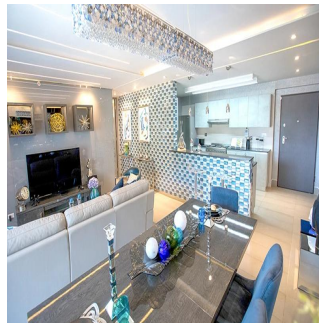

# Apartment In La Loma Hato Pintado

Singapore, Singapore, Singapore, , , ,

SALES PRICE

**\$ 255400.00**

- 🏠 112 qm
- 🛏️ 4 rooms
- 🛏️ 2 bedrooms
- 🚿 2 bathrooms
- 🏗️ 2 floors
- 📏 2 qm land area
- 🚗 2 car spaces

**Javier Sierra**

Ivan Sierra Inversiones

Panamá, Panama - Czas lokalny

+507 236-8353

With its privileged and elevated location in the Barrio de La Loma, one of the most exclusive residential areas of the city known for its tranquility and its spectacular panoramic views, Loma Vista Tower will rise with 31 floors in two towers under the same facade, divided with an independent lobby for each of the towers, providing greater privacy to its residents. Loma Vista Tower was designed by the internationally renowned architect firm Mallol & Mallol, with a modern and imposing facade, as well as its fine finishes and luxury details, its excellent distributions in each of its apartments, with wide areas and variety of footage. Among the spectacular facilities it will offer: - Apartments with 1 Parking - 5 high-speed elevators - Lobby for each of the towers - Balcony with panoramic views of the city - Imported kitchen furniture and granite countertops - Fine high-format coverings - It will have the most complete Social Area of Panama - 2 swimming pools for adults and 1 swimming pool for children - Gym area - Squash court - Playroom for children - Cinema Room - Party room - Lounge - Spa with sauna and bathroom Turkish - Jacuzzi