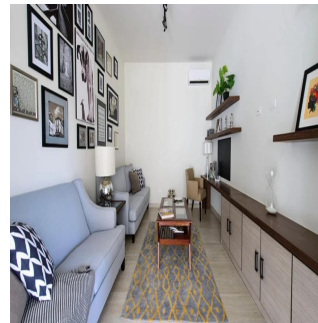

Penthouse

Nativa Casa En Panam?

Spain, Valencian Community, Moraira, , , ,

SALES PRICE

USD 644000.00

- 🏠 285 qm
- 🛏 8 rooms
- 🛏 4 bedrooms
- 🚿 4 bathrooms
- 🏗 4 floors
- 📏 4 qm land area
- 🚗 4 car spaces

Teresa Castillo

Morelli And Family Realty

Panama City, Panama - Czas lokalny

📞 +507 6219-8406

Available From: 19.08.2019

Floor: 4   Floors: 4   Rok Zbudowany: 2017   Car Spaces: 4   Year Of Construction: 2017   Type: Office