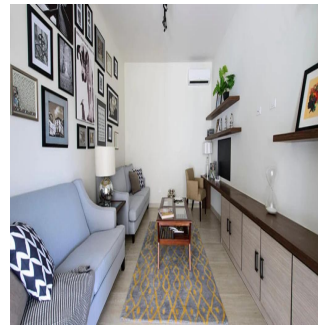

Available From: 19.08.2019

Floor: 4   Floors: 4   Rok Zbudowany: 2017   Car Spaces: 4   Year Of Construction: 2017   Type: Office