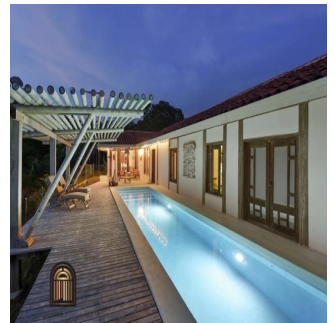

Penthouse

Kanyini Retreat Cabins

Singapore, Singapore, Singapore, , , ,

SALES PRICE

USD 895000.00

-  680 qm
-  12 rooms
-  5 bedrooms
-  7 bathrooms
-  7 floors
-  7 qm land area
-  7 car spaces

Karla Adams

Open Doors Panama Estates

Panamá, Panama - Czas lokalny

 +507 6390-5229

The Kanyini Retreat is just that. It's an escape, a luxury of nature, views and sounds that are good for the soul. Set in the gorgeous hillside of the southern tip of The Azuero Peninsula, the property provides privacy to each of its quality built and artistically designed structures. A private owner's residence features hand-etched ceilings, custom woodwork, ocean-view pool and sundeck, and fenced yard for pets. Five guest suites are perfect for family reunions, nightly rentals, or corporate retreats. All guests come together and share the community kitchen. The sunsets are lovely with the backdrop of the Pacific Ocean. Nothing but the sounds of nature will demand your attention! The property is fully remodeled for structural integrity, functionality, quality, durability and water flow. Remodel includes 435 meters of concrete road, and 87 meters of concrete path. Truly, it is turn-key with all appliances and guest furniture included. Please see the full list of features and inclusions in the tab area below the photos.