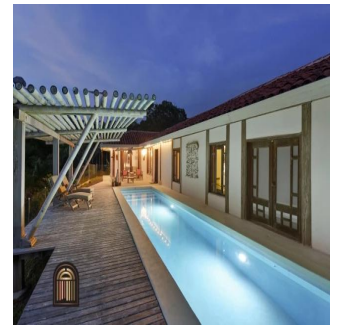

Panamá, Panama - Czas lokalny

+507 6390-5229

The Kanyini Retreat is just that. It's an escape, a luxury of nature, views and sounds that are good for the soul. Set in the gorgeous hillside of the southern tip of The Azuero Peninsula, the property provides privacy to each of its quality built and artistically designed structures. A private owner's residence features hand-etched ceilings, custom woodwork, ocean-view pool and sundeck, and fenced yard for pets. Five guest suites are perfect for family reunions, nightly rentals, or corporate retreats. All guests come together and share the community kitchen. The sunsets are lovely with the backdrop of the Pacific Ocean. Nothing but the sounds of nature will demand your attention! The property is fully remodeled for structural integrity, functionality, quality, durability and water flow. Remodel includes 435 meters of concrete road, and 87 meters of concrete path. Truly, it is turn-key with all appliances and guest furniture included. Please see the full list of features and inclusions in the tab area below the photos.

Available From: 16.08.2019

Floor: 4 Floors: 4 Rok Zbudowany: 2017 Car Spaces: 4 Year Of Construction: 2017 Type: Office

If you decide to leave the retreat, nearby you can enjoy the tourist amenities of Playa Venao and Cañas such as zip lining, surfing, horseback riding, skateboarding, kyaking, SUP boarding, fishing, eco-tours, hiking, dining and amazing coffee. Internationally renowned Panga’s restaurant at Eco Venao offers a gastronomic experience of farm-to-table Panamanian style and international cuisine. Twice daily commercial flights to Chitre are possible where you can rent a vehicle and stock up on organic groceries at Riba Smith before heading down to the retreat. Or, arrive by helicopter direct to your property. At Kanyini Retreat you can give your guests the experience they will not soon forget