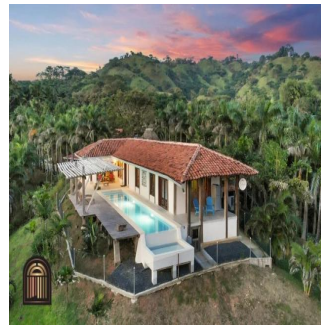

Panamá, Panama - Czas lokalny

+507 6390-5229

The Kanyini Retreat is just that. It's an escape, a luxury of nature, views and sounds that are good for the soul. Set in the gorgeous hillside of the southern tip of The Azuero Peninsula, the property provides privacy to each of its quality built and artistically designed structures. A private owner's residence features hand-etched ceilings, custom woodwork, ocean-view pool and sundeck, and fenced yard for pets. Five guest suites are perfect for family reunions, nightly rentals, or corporate retreats. All guests come together and share the community kitchen. The sunsets are lovely with the backdrop of the Pacific Ocean. Nothing but the sounds of nature will demand your attention! The property is fully remodeled for structural integrity, functionality, quality, durability and water flow. Remodel includes 435 meters of concrete road, and 87 meters of concrete path. Truly, it is turn-key with all appliances and guest furniture included. Please see the full list of features and inclusions in the tab area below the photos.

Available From: 16.08.2019

Floor: 4 Floors: 4 Rok Zbudowany: 2017 Car Spaces: 4 Year Of Construction: 2017 Type: Office

If you decide to leave the retreat, nearby you can enjoy the tourist amenities of Playa Venao and Cañas such as zip lining, surfing, horseback riding, skateboarding, kyaking, SUP boarding, fishing, eco-tours, hiking, dining and amazing coffee. Internationally renowned Panga’s restaurant at Eco Venao offers a gastronomic experience of farm-to-table Panamanian style and international cuisine. Twice daily commercial flights to Chitre are possible where you can rent a vehicle and stock up on organic groceries at Riba Smith before heading down to the retreat. Or, arrive by helicopter direct to your property. At Kanyini Retreat you can give your guests the experience they will not soon forget