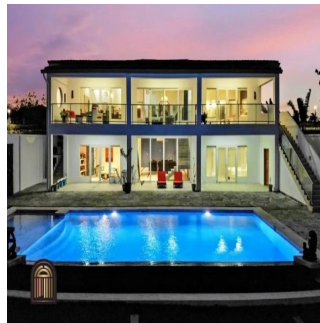

Penthouse

Expansive Beachfront Estate

Singapore, Singapore, Singapore, , , ,

SALES PRICE

USD 2250000.00

- 🏠 1018 qm
- 🏠 11 rooms
- 🛏 6 bedrooms
- 🚿 5 bathrooms
- 🏠 5 floors
- 📏 5 qm land area
- 🚗 5 car spaces

Karla Adams

Open Doors Panama Estates

Panamá, Panama - Czas lokalny

📞 +507 6390-5229