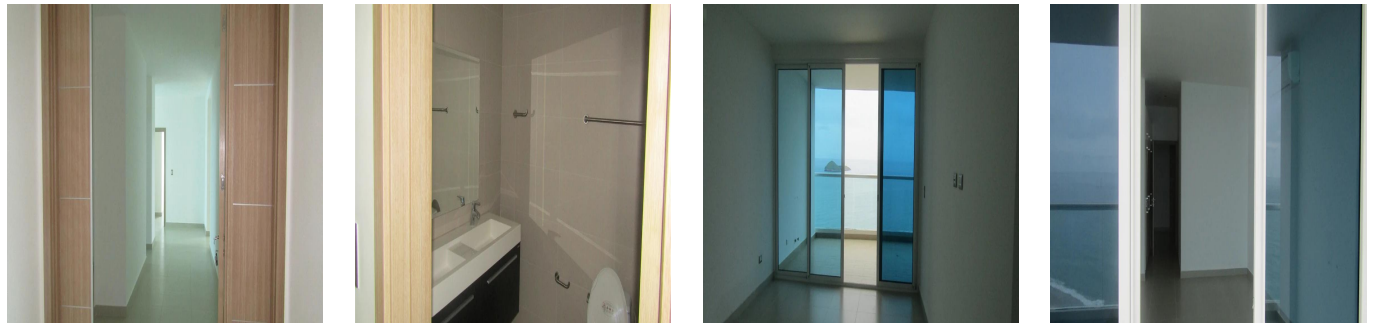

# Santa Clara Four Bedroom Condominium

Singapore, Wallich Street, Singapore, , , ,

SALES PRICE

**USD 570000.00**

-  qm
-  7 rooms
-  4 bedrooms
-  3 bathrooms
-  3 floors
-  3 qm land area
-  3 car spaces

**Pierre Marleau**

Uncover Panama

Panama, Panama - Czas lokalny

 +507 6487-4686

Enjoy the most spectacular beach on the Pacific Coastline in this four bedrooms and four half bathrooms, Luxury condo completely furnished with top-of-the-line gourmet kitchen, Elegantly designed, Maid room, Samsung inverter air conditioners of 18,000 btu. The covered private terrace displays and is breath taking panoramic views of the Pacific ocean and white sandy beach know as Costa Blanca.