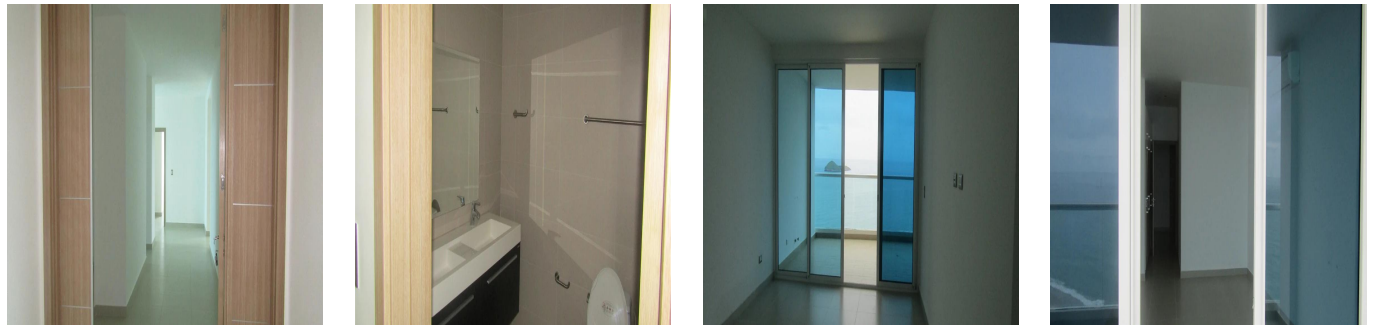

# Santa Clara Four Bedroom Condominium

Singapore, Wallich Street, Singapore, , , ,

SALES PRICE

**USD 570000.00**

-  qm
-  7 rooms
-  4 bedrooms
-  3 bathrooms
-  3 floors
-  3 qm land area
-  3 car spaces

**Pierre Marleau**

Uncover Panama

Panama, Panama - Czas lokalny

 +507 6487-4686

Enjoy the most spectacular beach on the Pacific Coastline in this four bedrooms and four half bathrooms, Luxury condo completely furnished with top-of-the-line gourmet kitchen, Elegantly designed, Maid room, Samsung inverter air conditioners of 18,000 btu. The covered private terrace displays and is breath taking panoramic views of the Pacific ocean and white sandy beach know as Costa Blanca.