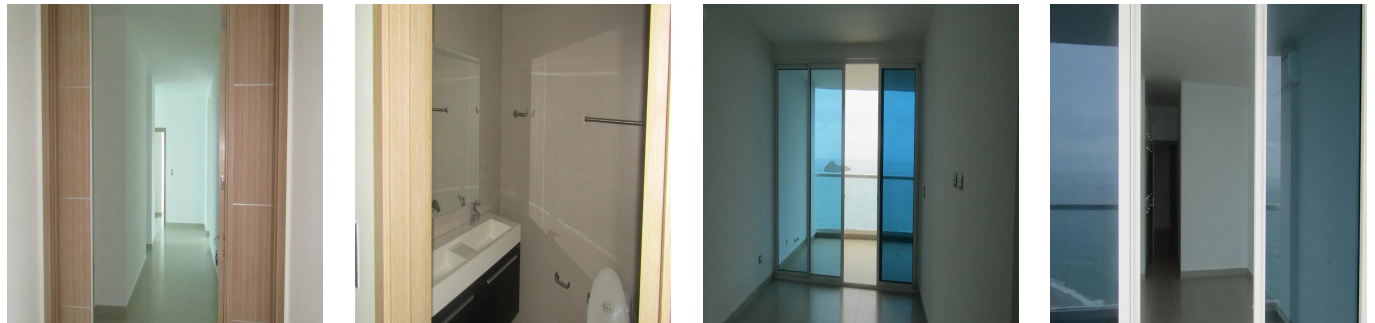

Penthouse

Santa Clara Four Bedroom Condominium

Singapore, Wallich Street, Singapore, , , ,

SALES PRICE

\$ 570000.00

-  qm
-  7 rooms
-  4 bedrooms
-  3 bathrooms
-  3 floors
-  3 qm land area
-  3 car spaces

Pierre Marleau

Uncover Panama

Panama, Panama - Czas lokalny

 +507 6487-4686

Enjoy the most spectacular beach on the Pacific Coastline in this four bedrooms and four half bathrooms, Luxury condo completely furnished with top-of-the-line gourmet kitchen, Elegantly designed, Maid room, Samsung inverter air conditioners of 18,000 btu. The covered private terrace displays and is breath taking panoramic views of the Pacific ocean and white sandy beach know as Costa Blanca.