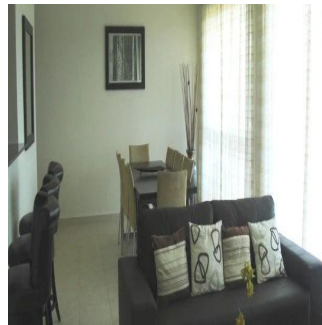

Penthouse

Bijao Two Bedroom Condominium

'''

SALES PRICE

USD 240000.00

- qm
- 4 rooms
- 2 bedrooms
- 2 bathrooms
- 2 floors
- 2 qm land area
- 2 car spaces

Pierre Marleau
Uncover Panama
Panama, Panama - Czas lokalny

+507 6487-4686

Make your next property investment this luxurious two bedroom condominium. Located in the premier Bijao Resort you will enjoy the world-class beach club, infinity pools, sauna, fitness center, wellness spa with Turkish bath, nine holes of golf, tennis, volleyball, ping pong tables, billiards, and much more!