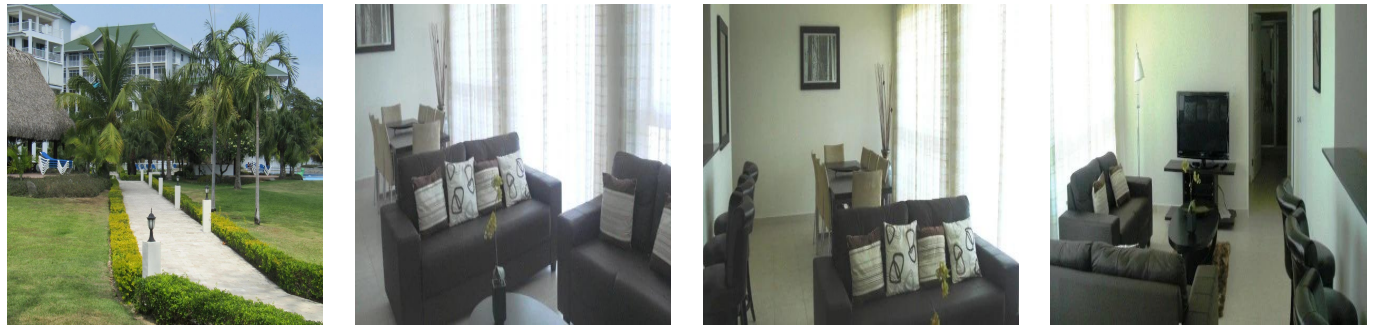

Penthouse

Bijao Two Bedroom Condominium

'''

SALES PRICE

\$ 240000.00

- qm
- 4 rooms
- 2 bedrooms
- 2 bathrooms
- 2 floors
- 2 qm land area
- 2 car spaces

Pierre Marleau
Uncover Panama
Panama, Panama - Czas lokalny

+507 6487-4686

Make your next property investment this luxurious two bedroom condominium. Located in the premier Bijao Resort you will enjoy the world-class beach club, infinity pools, sauna, fitness center, wellness spa with Turkish bath, nine holes of golf, tennis, volleyball, ping pong tables, billiards, and much more!

Available From: 16.08.2019

Floor: 4 Floors: 4 Rok Zbudowany: 2017 Car Spaces: 4 Year Of Construction: 2017 Type: Office

Udogodnienia

ID	Identyfikator nieruchomości
----	-----------------------------

Outdoor Amenities