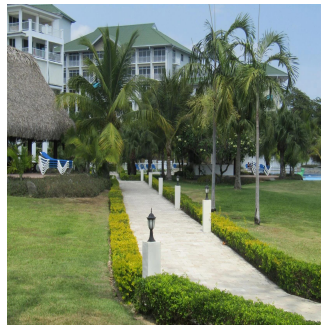

Penthouse

Bijao Two Bedroom Condominium

'''

SALES PRICE

USD 240000.00

- qm
- 4 rooms
- 2 bedrooms
- 2 bathrooms
- 2 floors
- 2 qm land area
- 2 car spaces

Pierre Marleau
Uncover Panama
Panama, Panama - Czas lokalny

+507 6487-4686

Make your next property investment this luxurious two bedroom condominium. Located in the premier Bijao Resort you will enjoy the world-class beach club, infinity pools, sauna, fitness center, wellness spa with Turkish bath, nine holes of golf, tennis, volleyball, ping pong tables, billiards, and much more!