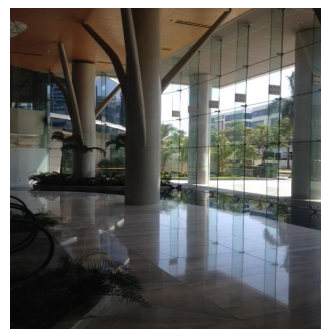

Penthouse

Brand New Luxury Offices In Costa Del Este In Panama City Panama

Singapore, Singapore, Singapore, , , ,

MIESIECZNA CENA WYNAJMU

\$ 5000.00

🏠 230 qm 🏠 0 rooms 🛏️ 0 bedrooms 🚿 0 bathrooms

🏠 0 floors 📏 0 qm land area 🚗 0 car spaces

Inside Panama Real Estate
 Inside Panama Real Estate
 Chame, Panama - Czas lokalny

+507 345-4655

Available From: 14.08.2019

Floor: 4 Floors: 4 Rok Zbudowany: 2017 Car Spaces: 4 Year Of Construction: 2017 Type: Office