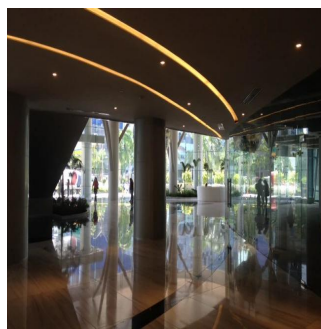

Penthouse

Brand New Luxury Offices In Costa Del Este In Panama City Panama

Singapore, Singapore, Singapore, , , ,

MIESIECZNA CENA WYNAJMU

\$ 5000.00

🏠 230 qm 🏠 0 rooms 🛏️ 0 bedrooms 🚿 0 bathrooms

🏠 0 floors 📏 0 qm land area 🚗 0 car spaces

Inside Panama Real Estate
 Inside Panama Real Estate
 Chame, Panama - Czas lokalny

+507 345-4655

Available From: 14.08.2019

Floor: 4 Floors: 4 Rok Zbudowany: 2017 Car Spaces: 4 Year Of Construction: 2017 Type: Office