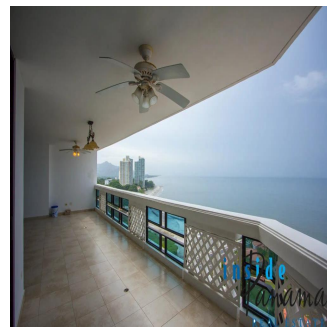

Penthouse

4 Bedroom Condo In Coronado Country Club Tower In Coronado Panama

Singapore, Orchard Boulevard, Orchard Boulevard, Calle Coronado, , ,

SALES PRICE

USD 486000.00

-  243 qm
-  8 rooms
-  4 bedrooms
-  4 bathrooms
-  4 floors
-  4 qm land area
-  4 car spaces

Inside Panama Real Estate

Inside Panama Real Estate
Chame, Panama - Czas lokalny

 +507 345-4655

This 4 bedroom condo is located on the Gold Coast of Panama in Coronado. It is situated on a beautiful beach front along Playa Coronado. You can step out of the building onto the beach and walk for miles. The beaches are lovely and the views even better! When you walk into this condo you look out through floor to ceiling windows at the Pacific Ocean. With the southern exposure, you watch both the sunrise and sunset from the terrace. This beautiful 243m2 unit has views of the Pacific Ocean and the Campana Mountains. Enjoy the breeze that cools you and the apartment. No need for the 5 separate air conditioning units the condo offers. This 4 bedroom, 4 bathroom condo is located on the 14th floor of Tower 300 in the exclusive PH Coronado Country Club. Each bedroom offers a full bathroom and ocean or mountain views. The building was completed in 2006 and still offers tax exemption. The condo is offered at \$486,000 and is yours to furnish and decorate to your taste. Coronado Country Club has a resort style pool with 5 Jacuzzis, 2 tennis courts and a gym. This building is located in the famous gated community of Coronado which offers many shopping centers, complete with banks, restaurants and other amenities.