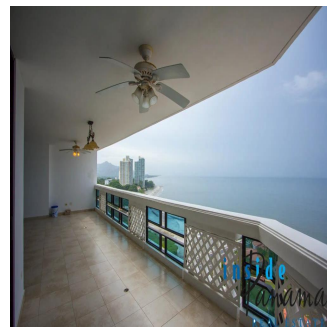

Penthouse

4 Bedroom Condo In Coronado Country Club Tower In Coronado Panama

Singapore, Orchard Boulevard, Orchard Boulevard, Calle Coronado, , ,

SALES PRICE

\$ 486000.00

-  243 qm
-  8 rooms
-  4 bedrooms
-  4 bathrooms
-  4 floors
-  4 qm land area
-  4 car spaces

Inside Panama Real Estate

Inside Panama Real Estate
Chame, Panama - Czas lokalny

 **+507 345-4655**

This 4 bedroom condo is located on the Gold Coast of Panama in Coronado. It is situated on a beautiful beach front along Playa Coronado. You can step out of the building onto the beach and walk for miles. The beaches are lovely and the views even better! When you walk into this condo you look out through floor to ceiling windows at the Pacific Ocean. With the southern exposure, you watch both the sunrise and sunset from the terrace. This beautiful 243m2 unit has views of the Pacific Ocean and the Campana Mountains. Enjoy the breeze that cools you and the apartment. No need for the 5 separate air conditioning units the condo offers. This 4 bedroom, 4 bathroom condo is located on the 14th floor of Tower 300 in the exclusive PH Coronado Country Club. Each bedroom offers a full bathroom and ocean or mountain views. The building was completed in 2006 and still offers tax exemption. The condo is offered at \$486,000 and is yours to furnish and decorate to your taste. Coronado Country Club has a resort style pool with 5 Jacuzzis, 2 tennis courts and a gym. This building is located in the famous gated community of Coronado which offers many shopping centers, complete with banks, restaurants and other amenities.