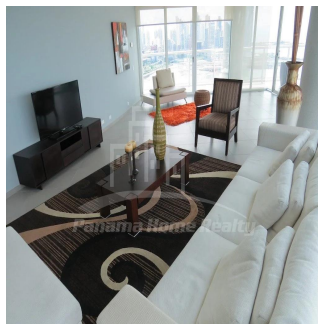

**Pavlina Srubarova**

Panama Home Realty

Panamá, Panama - Czas lokalny

📞 +507 66986850

Panama Home Realty offering luxury apartments in Club which is located in the heart of Panama's Business Center. This project extends along Avenida Balboa allowing for an amazing experience and panoramic views of the Pacific Ocean and the Panama City skyline. Panama Home Realty is offering luxury apartments in Club Tower spacious one, two or three bedrooms apartments for sale or for rent, A / B / C / D / E available in high or low levels. Each apartment comes with appliances, including washing center (washer and dryer), dishwasher, microwave, stove with grease extractor, fridge. All units have a fantastic sea view and 2 or 3 balconies. Club Tower is destined to be a premier address. The building stands 57 stories high with 210 lusciously designed residential units with top-of-the-line finishes and amenities. Entering the building, you are immediately greeted with an elegant porte-cochere, flanked with a magnificent waterfall, landscaping, and reflecting pools. Along with the beautiful surroundings, the Club Tower has 24-hour covered valet parking service, a welcoming concierge service and door attendant, and full security services with monitored cameras. The security service is also present in our high-speed, semi-private elevators. The units of the Club Tower Panama were designed with ease and comfort in mind. Balboa Avenue itself is surrounded by the Bay of Panama to the north and the most prestigious, flourishing regions in Panama, including Punta Pacifica and Punta Paitilla to the East, and the Casco Viejo Historic Center and Amador to the West. The Club Tower is also conveniently located 20 minutes from the Panama Tocumen International Airport. Two-story Grand Entrance Lobby with Porte Cochere, magnificent waterfall, elegantly landscaped entryway and reflecting pools. 24 hour covered valet parking service, concierge service, door attendant and full-security service with monitored cameras. Security controlled high speed semi private elevators. Two level glass walled high-tech fitness center overlooking the Island Oasis pool lounge and with amazing views of the bay. Lushly designed Island Oasis pool lounge with sunrise and sunset infinity edge pools, private cabanas and views overlooking the bay and the city. Private landscaped gardens of lush palm groves and tropical plants with play ground for children. Fully equipped fitness center and spa. Grand ballroom. Bussiness and conference center. The Club Tower Panama features a Private Nautical Club with boating and fishing vessels the Explorer and the Escapade to be used at your availability all year long, providing for all your boating needs such as rental, storage, repair and maintenance.