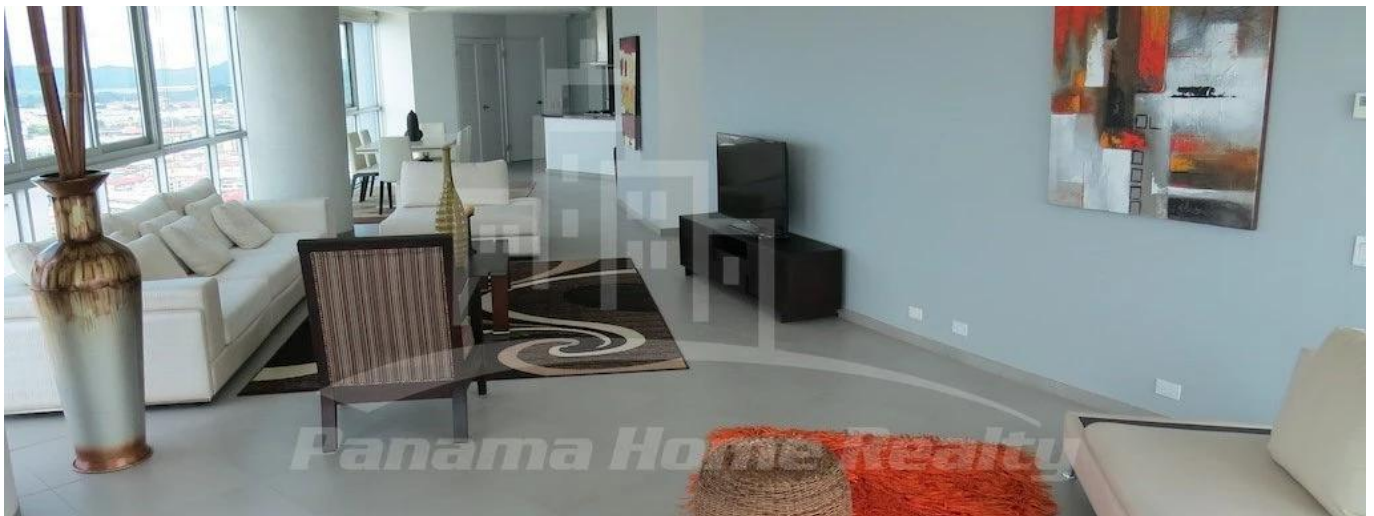

Pavlina Srubarova

Panama Home Realty

Panamá, Panama - Czas lokalny

+507 66986850

Panama Home Realty offering luxury apartments in Club which is located in the heart of Panama's Business Center. This project extends along Avenida Balboa allowing for an amazing experience and panoramic views of the Pacific Ocean and the Panama City skyline. Panama Home Realty is offering luxury apartments in Club Tower spacious one, two or three bedrooms apartments for sale or for rent, A / B / C / D / E available in high or low levels. Each apartment comes with appliances, including washing center (washer and dryer), dishwasher, microwave, stove with grease extractor, fridge. All units have a fantastic sea view and 2 or 3 balconies. Club Tower is destined to be a premier address. The building stands 57 stories high with 210 lusciously designed residential units with top-of-the-line finishes and amenities. Entering the building, you are immediately greeted with an elegant porte-cochere, flanked with a magnificent waterfall, landscaping, and reflecting pools. Along with the beautiful surroundings, the Club Tower has 24-hour covered valet parking service, a welcoming concierge service and door attendant, and full security services with monitored cameras. The security service is also present in our high-speed, semi-private elevators. The units of the Club Tower Panama were designed with ease and comfort in mind. Balboa Avenue itself is surrounded by the Bay of Panama to the north and the most prestigious, flourishing regions in Panama, including Punta Pacifica and Punta Paitilla to the East, and the Casco Viejo Historic Center and Amador to the West. The Club Tower is also conveniently located 20 minutes from the Panama Tocumen International Airport. Two-story Grand Entrance Lobby with Porte Cochere, magnificent waterfall, elegantly landscaped entryway and reflecting pools. 24 hour covered valet parking service, concierge service, door attendant and full-security service with monitored cameras. Security controlled high speed semi private elevators. Two level glass walled high-tech fitness center overlooking the Island Oasis pool lounge and with amazing views of the bay. Lushly designed Island Oasis pool lounge with sunrise and sunset infinity edge pools, private cabanas and views overlooking the bay and the city. Private landscaped gardens of lush palm groves and tropical plants with play ground for children. Fully equipped fitness center and spa. Grand ballroom. Bussiness and conference center. The Club Tower Panama features a Private Nautical Club with boating and fishing vessels the Explorer and the Escapade to be used at your availability all year long, providing for all your boating needs such as rental, storage, repair and maintenance.