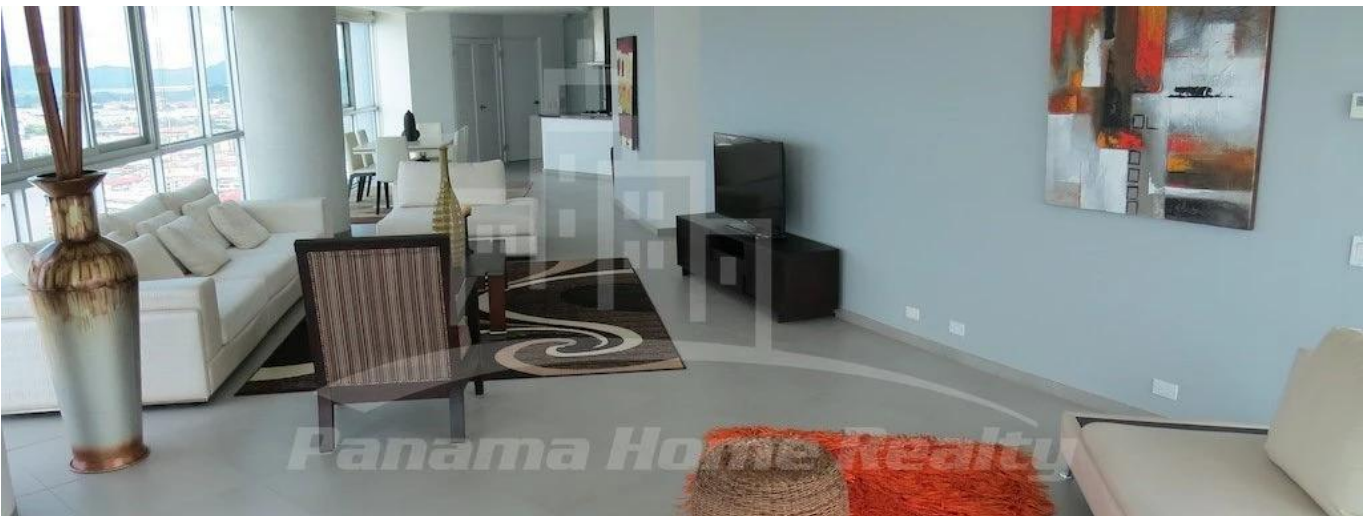

**Pavlina Srubarova**

Panama Home Realty

Panamá, Panama - Czas lokalny

📞 +507 66986850

Panama Home Realty offering luxury apartments in Club which is located in the heart of Panama's Business Center. This project extends along Avenida Balboa allowing for an amazing experience and panoramic views of the Pacific Ocean and the Panama City skyline. Panama Home Realty is offering luxury apartments in Club Tower spacious one, two or three bedrooms apartments for sale or for rent, A / B / C / D / E available in high or low levels. Each apartment comes with appliances, including washing center (washer and dryer), dishwasher, microwave, stove with grease extractor, fridge. All units have a fantastic sea view and 2 or 3 balconies. Club Tower is destined to be a premier address. The building stands 57 stories high with 210 lusciously designed residential units with top-of-the-line finishes and amenities. Entering the building, you are immediately greeted with an elegant porte-cochere, flanked with a magnificent waterfall, landscaping, and reflecting pools. Along with the beautiful surroundings, the Club Tower has 24-hour covered valet parking service, a welcoming concierge service and door attendant, and full security services with monitored cameras. The security service is also present in our high-speed, semi-private elevators. The units of the Club Tower Panama were designed with ease and comfort in mind. Balboa Avenue itself is surrounded by the Bay of Panama to the north and the most prestigious, flourishing regions in Panama, including Punta Pacifica and Punta Paitilla to the East, and the Casco Viejo Historic Center and Amador to the West. The Club Tower is also conveniently located 20 minutes from the Panama Tocumen International Airport. Two-story Grand Entrance Lobby with Porte Cochere, magnificent waterfall, elegantly landscaped entryway and reflecting pools. 24 hour covered valet parking service, concierge service, door attendant and full-security service with monitored cameras. Security controlled high speed semi private elevators. Two level glass walled high-tech fitness center overlooking the Island Oasis pool lounge and with amazing views of the bay. Lushly designed Island Oasis pool lounge with sunrise and sunset infinity edge pools, private cabanas and views overlooking the bay and the city. Private landscaped gardens of lush palm groves and tropical plants with play ground for children. Fully equipped fitness center and spa. Grand ballroom. Bussiness and conference center. The Club Tower Panama features a Private Nautical Club with boating and fishing vessels the Explorer and the Escapade to be used at your availability all year long, providing for all your boating needs such as rental, storage, repair and maintenance.