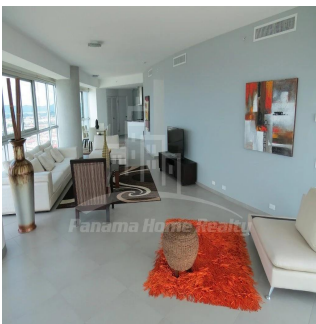

**Pavlina Srubarova**

Panama Home Realty

Panamá, Panama - Czas lokalny

📞 +507 66986850

Panama Home Realty offering luxury apartments in Club which is located in the heart of Panama's Business Center. This project extends along Avenida Balboa allowing for an amazing experience and panoramic views of the Pacific Ocean and the Panama City skyline. Panama Home Realty is offering luxury apartments in Club Tower spacious one, two or three bedrooms apartments for sale or for rent, A / B / C / D / E available in high or low levels. Each apartment comes with appliances, including washing center (washer and dryer), dishwasher, microwave, stove with grease extractor, fridge. All units have a fantastic sea view and 2 or 3 balconies. Club Tower is destined to be a premier address. The building stands 57 stories high with 210 lusciously designed residential units with top-of-the-line finishes and amenities. Entering the building, you are immediately greeted with an elegant porte-cochere, flanked with a magnificent waterfall, landscaping, and reflecting pools. Along with the beautiful surroundings, the Club Tower has 24-hour covered valet parking service, a welcoming concierge service and door attendant, and full security services with monitored cameras. The security service is also present in our high-speed, semi-private elevators. The units of the Club Tower Panama were designed with ease and comfort in mind. Balboa Avenue itself is surrounded by the Bay of Panama to the north and the most prestigious, flourishing regions in Panama, including Punta Pacifica and Punta Paitilla to the East, and the Casco Viejo Historic Center and Amador to the West. The Club Tower is also conveniently located 20 minutes from the Panama Tocumen International Airport. Two-story Grand Entrance Lobby with Porte Cochere, magnificent waterfall, elegantly landscaped entryway and reflecting pools. 24 hour covered valet parking service, concierge service, door attendant and full-security service with monitored cameras. Security controlled high speed semi private elevators. Two level glass walled high-tech fitness center overlooking the Island Oasis pool lounge and with amazing views of the bay. Lushly designed Island Oasis pool lounge with sunrise and sunset infinity edge pools, private cabanas and views overlooking the bay and the city. Private landscaped gardens of lush palm groves and tropical plants with play ground for children. Fully equipped fitness center and spa. Grand ballroom. Bussiness and conference center. The Club Tower Panama features a Private Nautical Club with boating and fishing vessels the Explorer and the Escapade to be used at your availability all year long, providing for all your boating needs such as rental, storage, repair and maintenance.