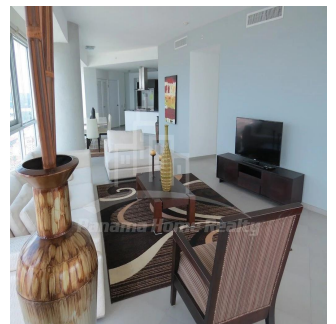

Pavlina Srubarova

Panama Home Realty

Panamá, Panama - Czas lokalny

+507 66986850

Panama Home Realty offering luxury apartments in Club which is located in the heart of Panama's Business Center. This project extends along Avenida Balboa allowing for an amazing experience and panoramic views of the Pacific Ocean and the Panama City skyline. Panama Home Realty is offering luxury apartments in Club Tower spacious one, two or three bedrooms apartments for sale or for rent, A / B / C / D / E available in high or low levels. Each apartment comes with appliances, including washing center (washer and dryer), dishwasher, microwave, stove with grease extractor, fridge. All units have a fantastic sea view and 2 or 3 balconies. Club Tower is destined to be a premier address. The building stands 57 stories high with 210 lusciously designed residential units with top-of-the-line finishes and amenities. Entering the building, you are immediately greeted with an elegant porte-cochere, flanked with a magnificent waterfall, landscaping, and reflecting pools. Along with the beautiful surroundings, the Club Tower has 24-hour covered valet parking service, a welcoming concierge service and door attendant, and full security services with monitored cameras. The security service is also present in our high-speed, semi-private elevators. The units of the Club Tower Panama were designed with ease and comfort in mind. Balboa Avenue itself is surrounded by the Bay of Panama to the north and the most prestigious, flourishing regions in Panama, including Punta Pacifica and Punta Paitilla to the East, and the Casco Viejo Historic Center and Amador to the West. The Club Tower is also conveniently located 20 minutes from the Panama Tocumen International Airport. Two-story Grand Entrance Lobby with Porte Cochere, magnificent waterfall, elegantly landscaped entryway and reflecting pools. 24 hour covered valet parking service, concierge service, door attendant and full-security service with monitored cameras. Security controlled high speed semi private elevators. Two level glass walled high-tech fitness center overlooking the Island Oasis pool lounge and with amazing views of the bay. Lushly designed Island Oasis pool lounge with sunrise and sunset infinity edge pools, private cabanas and views overlooking the bay and the city. Private landscaped gardens of lush palm groves and tropical plants with play ground for children. Fully equipped fitness center and spa. Grand ballroom. Bussiness and conference center. The Club Tower Panama features a Private Nautical Club with boating and fishing vessels the Explorer and the Escapade to be used at your availability all year long, providing for all your boating needs such as rental, storage, repair and maintenance.