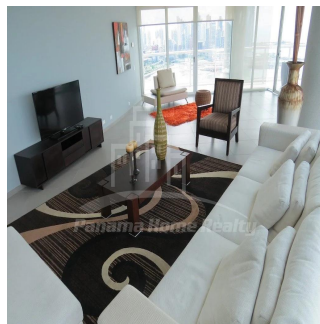

Pavlina Srubarova

Panama Home Realty

Panamá, Panama - Czas lokalny

+507 66986850

Panama Home Realty offering luxury apartments in Club which is located in the heart of Panama's Business Center. This project extends along Avenida Balboa allowing for an amazing experience and panoramic views of the Pacific Ocean and the Panama City skyline. Panama Home Realty is offering luxury apartments in Club Tower spacious one, two or three bedrooms apartments for sale or for rent, A / B / C / D / E available in high or low levels. Each apartment comes with appliances, including washing center (washer and dryer), dishwasher, microwave, stove with grease extractor, fridge. All units have a fantastic sea view and 2 or 3 balconies. Club Tower is destined to be a premier address. The building stands 57 stories high with 210 lusciously designed residential units with top-of-the-line finishes and amenities. Entering the building, you are immediately greeted with an elegant porte-cochere, flanked with a magnificent waterfall, landscaping, and reflecting pools. Along with the beautiful surroundings, the Club Tower has 24-hour covered valet parking service, a welcoming concierge service and door attendant, and full security services with monitored cameras. The security service is also present in our high-speed, semi-private elevators. The units of the Club Tower Panama were designed with ease and comfort in mind. Balboa Avenue itself is surrounded by the Bay of Panama to the north and the most prestigious, flourishing regions in Panama, including Punta Pacifica and Punta Paitilla to the East, and the Casco Viejo Historic Center and Amador to the West. The Club Tower is also conveniently located 20 minutes from the Panama Tocumen International Airport. Two-story Grand Entrance Lobby with Porte Cochere, magnificent waterfall, elegantly landscaped entryway and reflecting pools. 24 hour covered valet parking service, concierge service, door attendant and full-security service with monitored cameras. Security controlled high speed semi private elevators. Two level glass walled high-tech fitness center overlooking the Island Oasis pool lounge and with amazing views of the bay. Lushly designed Island Oasis pool lounge with sunrise and sunset infinity edge pools, private cabanas and views overlooking the bay and the city. Private landscaped gardens of lush palm groves and tropical plants with play ground for children. Fully equipped fitness center and spa. Grand ballroom. Bussiness and conference center. The Club Tower Panama features a Private Nautical Club with boating and fishing vessels the Explorer and the Escapade to be used at your availability all year long, providing for all your boating needs such as rental, storage, repair and maintenance.