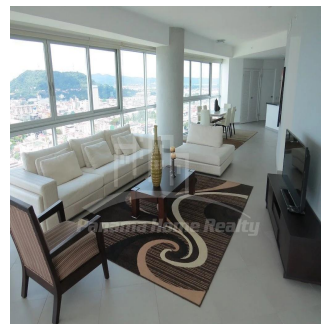

Pavlina Srubarova

Panama Home Realty

Panamá, Panama - Czas lokalny

+507 66986850

Panama Home Realty offering luxury apartments in Club which is located in the heart of Panama's Business Center. This project extends along Avenida Balboa allowing for an amazing experience and panoramic views of the Pacific Ocean and the Panama City skyline. Panama Home Realty is offering luxury apartments in Club Tower spacious one, two or three bedrooms apartments for sale or for rent, A / B / C / D / E available in high or low levels. Each apartment comes with appliances, including washing center (washer and dryer), dishwasher, microwave, stove with grease extractor, fridge. All units have a fantastic sea view and 2 or 3 balconies. Club Tower is destined to be a premier address. The building stands 57 stories high with 210 lusciously designed residential units with top-of-the-line finishes and amenities. Entering the building, you are immediately greeted with an elegant porte-cochere, flanked with a magnificent waterfall, landscaping, and reflecting pools. Along with the beautiful surroundings, the Club Tower has 24-hour covered valet parking service, a welcoming concierge service and door attendant, and full security services with monitored cameras. The security service is also present in our high-speed, semi-private elevators. The units of the Club Tower Panama were designed with ease and comfort in mind. Balboa Avenue itself is surrounded by the Bay of Panama to the north and the most prestigious, flourishing regions in Panama, including Punta Pacifica and Punta Paitilla to the East, and the Casco Viejo Historic Center and Amador to the West. The Club Tower is also conveniently located 20 minutes from the Panama Tocumen International Airport. Two-story Grand Entrance Lobby with Porte Cochere, magnificent waterfall, elegantly landscaped entryway and reflecting pools. 24 hour covered valet parking service, concierge service, door attendant and full-security service with monitored cameras. Security controlled high speed semi private elevators. Two level glass walled high-tech fitness center overlooking the Island Oasis pool lounge and with amazing views of the bay. Lushly designed Island Oasis pool lounge with sunrise and sunset infinity edge pools, private cabanas and views overlooking the bay and the city. Private landscaped gardens of lush palm groves and tropical plants with play ground for children. Fully equipped fitness center and spa. Grand ballroom. Bussiness and conference center. The Club Tower Panama features a Private Nautical Club with boating and fishing vessels the Explorer and the Escapade to be used at your availability all year long, providing for all your boating needs such as rental, storage, repair and maintenance.