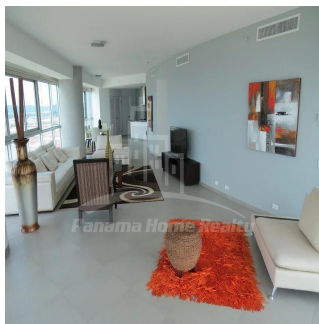

Pavlina Srubarova

Panama Home Realty

Panamá, Panama - Czas lokalny

+507 66986850

Panama Home Realty offering luxury apartments in Club which is located in the heart of Panama's Business Center. This project extends along Avenida Balboa allowing for an amazing experience and panoramic views of the Pacific Ocean and the Panama City skyline. Panama Home Realty is offering luxury apartments in Club Tower spacious one, two or three bedrooms apartments for sale or for rent, A / B / C / D / E available in high or low levels. Each apartment comes with appliances, including washing center (washer and dryer), dishwasher, microwave, stove with grease extractor, fridge. All units have a fantastic sea view and 2 or 3 balconies. Club Tower is destined to be a premier address. The building stands 57 stories high with 210 lusciously designed residential units with top-of-the-line finishes and amenities. Entering the building, you are immediately greeted with an elegant porte-cochere, flanked with a magnificent waterfall, landscaping, and reflecting pools. Along with the beautiful surroundings, the Club Tower has 24-hour covered valet parking service, a welcoming concierge service and door attendant, and full security services with monitored cameras. The security service is also present in our high-speed, semi-private elevators. The units of the Club Tower Panama were designed with ease and comfort in mind. Balboa Avenue itself is surrounded by the Bay of Panama to the north and the most prestigious, flourishing regions in Panama, including Punta Pacifica and Punta Paitilla to the East, and the Casco Viejo Historic Center and Amador to the West. The Club Tower is also conveniently located 20 minutes from the Panama Tocumen International Airport. Two-story Grand Entrance Lobby with Porte Cochere, magnificent waterfall, elegantly landscaped entryway and reflecting pools. 24 hour covered valet parking service, concierge service, door attendant and full-security service with monitored cameras. Security controlled high speed semi private elevators. Two level glass walled high-tech fitness center overlooking the Island Oasis pool lounge and with amazing views of the bay. Lushly designed Island Oasis pool lounge with sunrise and sunset infinity edge pools, private cabanas and views overlooking the bay and the city. Private landscaped gardens of lush palm groves and tropical plants with play ground for children. Fully equipped fitness center and spa. Grand ballroom. Bussiness and conference center. The Club Tower Panama features a Private Nautical Club with boating and fishing vessels the Explorer and the Escapade to be used at your availability all year long, providing for all your boating needs such as rental, storage, repair and maintenance.