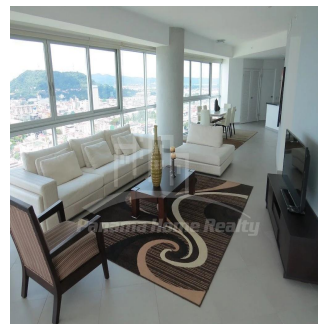

**Pavlina Srubarova**

Panama Home Realty

Panamá, Panama - Czas lokalny

📞 +507 66986850

Panama Home Realty offering luxury apartments in Club which is located in the heart of Panama's Business Center. This project extends along Avenida Balboa allowing for an amazing experience and panoramic views of the Pacific Ocean and the Panama City skyline. Panama Home Realty is offering luxury apartments in Club Tower spacious one, two or three bedrooms apartments for sale or for rent, A / B / C / D / E available in high or low levels. Each apartment comes with appliances, including washing center (washer and dryer), dishwasher, microwave, stove with grease extractor, fridge. All units have a fantastic sea view and 2 or 3 balconies. Club Tower is destined to be a premier address. The building stands 57 stories high with 210 lusciously designed residential units with top-of-the-line finishes and amenities. Entering the building, you are immediately greeted with an elegant porte-cochere, flanked with a magnificent waterfall, landscaping, and reflecting pools. Along with the beautiful surroundings, the Club Tower has 24-hour covered valet parking service, a welcoming concierge service and door attendant, and full security services with monitored cameras. The security service is also present in our high-speed, semi-private elevators. The units of the Club Tower Panama were designed with ease and comfort in mind. Balboa Avenue itself is surrounded by the Bay of Panama to the north and the most prestigious, flourishing regions in Panama, including Punta Pacifica and Punta Paitilla to the East, and the Casco Viejo Historic Center and Amador to the West. The Club Tower is also conveniently located 20 minutes from the Panama Tocumen International Airport. Two-story Grand Entrance Lobby with Porte Cochere, magnificent waterfall, elegantly landscaped entryway and reflecting pools. 24 hour covered valet parking service, concierge service, door attendant and full-security service with monitored cameras. Security controlled high speed semi private elevators. Two level glass walled high-tech fitness center overlooking the Island Oasis pool lounge and with amazing views of the bay. Lushly designed Island Oasis pool lounge with sunrise and sunset infinity edge pools, private cabanas and views overlooking the bay and the city. Private landscaped gardens of lush palm groves and tropical plants with play ground for children. Fully equipped fitness center and spa. Grand ballroom. Bussiness and conference center. The Club Tower Panama features a Private Nautical Club with boating and fishing vessels the Explorer and the Escapade to be used at your availability all year long, providing for all your boating needs such as rental, storage, repair and maintenance.