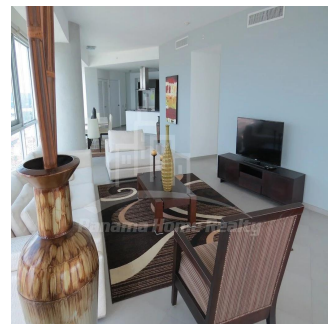

**Pavlina Srubarova**

Panama Home Realty

Panamá, Panama - Czas lokalny

📞 +507 66986850

Panama Home Realty offering luxury apartments in Club which is located in the heart of Panama's Business Center. This project extends along Avenida Balboa allowing for an amazing experience and panoramic views of the Pacific Ocean and the Panama City skyline. Panama Home Realty is offering luxury apartments in Club Tower spacious one, two or three bedrooms apartments for sale or for rent, A / B / C / D / E available in high or low levels. Each apartment comes with appliances, including washing center (washer and dryer), dishwasher, microwave, stove with grease extractor, fridge. All units have a fantastic sea view and 2 or 3 balconies. Club Tower is destined to be a premier address. The building stands 57 stories high with 210 lusciously designed residential units with top-of-the-line finishes and amenities. Entering the building, you are immediately greeted with an elegant porte-cochere, flanked with a magnificent waterfall, landscaping, and reflecting pools. Along with the beautiful surroundings, the Club Tower has 24-hour covered valet parking service, a welcoming concierge service and door attendant, and full security services with monitored cameras. The security service is also present in our high-speed, semi-private elevators. The units of the Club Tower Panama were designed with ease and comfort in mind. Balboa Avenue itself is surrounded by the Bay of Panama to the north and the most prestigious, flourishing regions in Panama, including Punta Pacifica and Punta Paitilla to the East, and the Casco Viejo Historic Center and Amador to the West. The Club Tower is also conveniently located 20 minutes from the Panama Tocumen International Airport. Two-story Grand Entrance Lobby with Porte Cochere, magnificent waterfall, elegantly landscaped entryway and reflecting pools. 24 hour covered valet parking service, concierge service, door attendant and full-security service with monitored cameras. Security controlled high speed semi private elevators. Two level glass walled high-tech fitness center overlooking the Island Oasis pool lounge and with amazing views of the bay. Lushly designed Island Oasis pool lounge with sunrise and sunset infinity edge pools, private cabanas and views overlooking the bay and the city. Private landscaped gardens of lush palm groves and tropical plants with play ground for children. Fully equipped fitness center and spa. Grand ballroom. Bussiness and conference center. The Club Tower Panama features a Private Nautical Club with boating and fishing vessels the Explorer and the Escapade to be used at your availability all year long, providing for all your boating needs such as rental, storage, repair and maintenance.