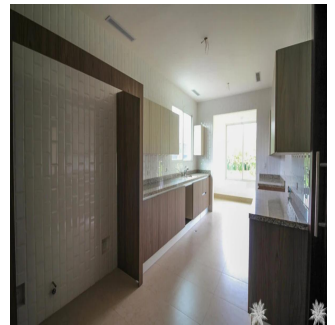

Kent Davis

Panama Equity Real Estate

Panamá, Panama - Czas lokalny

+507 6030-6782

Custom built home using the best materials and finishes available, this property features the latest in modern design and construction to incorporate a large, spacious floor plan with high ceilings and plenty of windows. The new buyer will also appreciate the smart layout in the kitchen with adjoining service area and access to the closed garage. From the living room, enjoy a nice walk-out to the yard backing onto the 15th fairway which is green and very lush with hedges and trees acting as a backdrop. All of this in one of Panama's premier golf communities, a neighbourhood for those that want the best available!