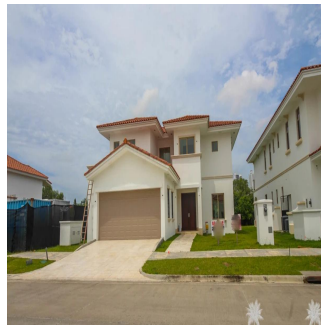

Penthouse

Santa Maria Luxury Gated Community Home

Philippines, Metro Manila, Makati, , , ,

SALES PRICE

\$ 1680000.00

- 465 qm
- 8 rooms
- 4 bedrooms
- 4 bathrooms
- 4 floors
- 4 qm land area
- 4 car spaces

Kent Davis

Panama Equity Real Estate

Panamá, Panama - Czas lokalny

+507 6030-6782

Custom built home using the best materials and finishes available, this property features the latest in modern design and construction to incorporate a large, spacious floor plan with high ceilings and plenty of windows. The new buyer will also appreciate the smart layout in the kitchen with adjoining service area and access to the closed garage. From the living room, enjoy a nice walk-out to the yard backing onto the 15th fairway which is green and very lush with hedges and trees acting as a backdrop. All of this in one of Panama's premier golf communities, a neighbourhood for those that want the best available!