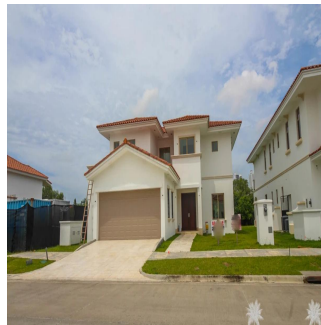

Penthouse

Santa Maria Luxury Gated Community Home

Philippines, Metro Manila, Makati, , , ,

SALES PRICE

USD 1680000.00

- 465 qm
- 8 rooms
- 4 bedrooms
- 4 bathrooms
- 4 floors
- 4 qm land area
- 4 car spaces

Kent Davis

Panama Equity Real Estate

Panamá, Panama - Czas lokalny

+507 6030-6782

Custom built home using the best materials and finishes available, this property features the latest in modern design and construction to incorporate a large, spacious floor plan with high ceilings and plenty of windows. The new buyer will also appreciate the smart layout in the kitchen with adjoining service area and access to the closed garage. From the living room, enjoy a nice walk-out to the yard backing onto the 15th fairway which is green and very lush with hedges and trees acting as a backdrop. All of this in one of Panama's premier golf communities, a neighbourhood for those that want the best available!