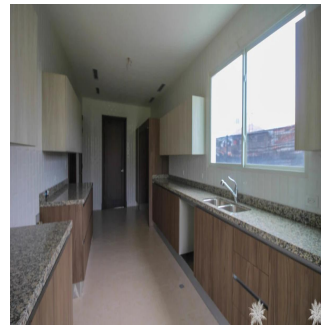

Penthouse

Santa Maria Luxury Gated Community Home

Philippines, Metro Manila, Makati, , , ,

SALES PRICE

\$ 1680000.00

- 465 qm
- 8 rooms
- 4 bedrooms
- 4 bathrooms
- 4 floors
- 4 qm land area
- 4 car spaces

Kent Davis

Panama Equity Real Estate

Panamá, Panama - Czas lokalny

+507 6030-6782

Custom built home using the best materials and finishes available, this property features the latest in modern design and construction to incorporate a large, spacious floor plan with high ceilings and plenty of windows. The new buyer will also appreciate the smart layout in the kitchen with adjoining service area and access to the closed garage. From the living room, enjoy a nice walk-out to the yard backing onto the 15th fairway which is green and very lush with hedges and trees acting as a backdrop. All of this in one of Panama's premier golf communities, a neighbourhood for those that want the best available!