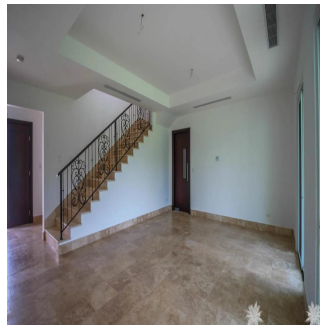

Kent Davis

Panama Equity Real Estate

Panamá, Panama - Czas lokalny

+507 6030-6782

Custom built home using the best materials and finishes available, this property features the latest in modern design and construction to incorporate a large, spacious floor plan with high ceilings and plenty of windows. The new buyer will also appreciate the smart layout in the kitchen with adjoining service area and access to the closed garage. From the living room, enjoy a nice walk-out to the yard backing onto the 15th fairway which is green and very lush with hedges and trees acting as a backdrop. All of this in one of Panama's premier golf communities, a neighbourhood for those that want the best available!