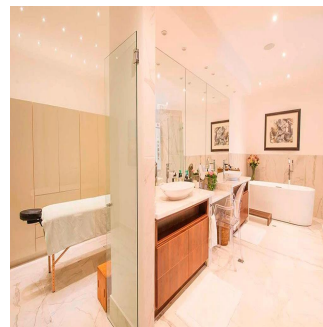

Tara Goldberg

Panama Luxury Living

Panamá, Panama - Czas lokalny

☎ +507 6459-4848

For sale or rent this prestigious 920m2 Penthouse located in the prestigious Belvedere Park Building in the heart of Coco del Mar, considered one of the most outstanding areas in Panama City becoming the best place to live. In addition to having amenities for the enjoyment of their daily lives. The main entrance has a height of 12 meters, Double height foyer, Double height room, 360° view of the sea and the city, 50 m in front of the sea, Family Room, Recreation room with bar, billiards, home cinema, Linn Surround System, 2 elevators with private access card, 225m2 of open terrace, Full body double glazed windows made in Germany