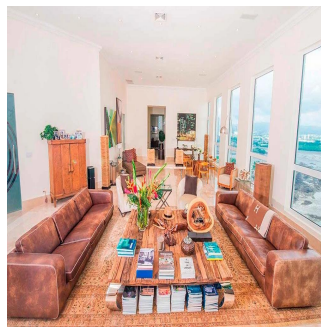

Penthouse

Prestigious Penthouse Located In The Prestigious Belvedere Park Building

'''

SALES PRICE

\$ 2200000.00

- 🏠 920 qm
- 🏠 6 rooms
- 🛏 3 bedrooms
- 🚿 3 bathrooms
- 🏠 3 floors
- 📏 3 qm land area
- 🚗 3 car spaces

Tara Goldberg

Panama Luxury Living

Panamá, Panama - Czas lokalny

☎ +507 6459-4848

For sale or rent this prestigious 920m2 Penthouse located in the prestigious Belvedere Park Building in the heart of Coco del Mar, considered one of the most outstanding areas in Panama City becoming the best place to live. In addition to having amenities for the enjoyment of their daily lives. The main entrance has a height of 12 meters, Double height foyer, Double height room, 360° view of the sea and the city, 50 m in front of the sea, Family Room, Recreation room with bar, billiards, home cinema, Linn Surround System, 2 elevators with private access card, 225m2 of open terrace, Full body double glazed windows made in Germany