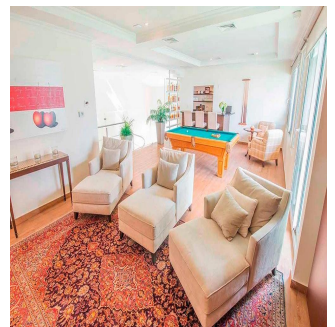

Tara Goldberg

Panama Luxury Living

Panamá, Panama - Czas lokalny

☎ +507 6459-4848

For sale or rent this prestigious 920m2 Penthouse located in the prestigious Belvedere Park Building in the heart of Coco del Mar, considered one of the most outstanding areas in Panama City becoming the best place to live. In addition to having amenities for the enjoyment of their daily lives. The main entrance has a height of 12 meters, Double height foyer, Double height room, 360° view of the sea and the city, 50 m in front of the sea, Family Room, Recreation room with bar, billiards, home cinema, Linn Surround System, 2 elevators with private access card, 225m2 of open terrace, Full body double glazed windows made in Germany