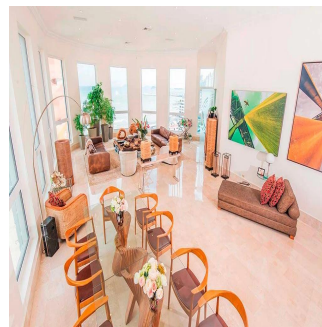

Tara Goldberg

Panama Luxury Living

Panamá, Panama - Czas lokalny

☎ +507 6459-4848

For sale or rent this prestigious 920m2 Penthouse located in the prestigious Belvedere Park Building in the heart of Coco del Mar, considered one of the most outstanding areas in Panama City becoming the best place to live. In addition to having amenities for the enjoyment of their daily lives. The main entrance has a height of 12 meters, Double height foyer, Double height room, 360° view of the sea and the city, 50 m in front of the sea, Family Room, Recreation room with bar, billiards, home cinema, Linn Surround System, 2 elevators with private access card, 225m2 of open terrace, Full body double glazed windows made in Germany